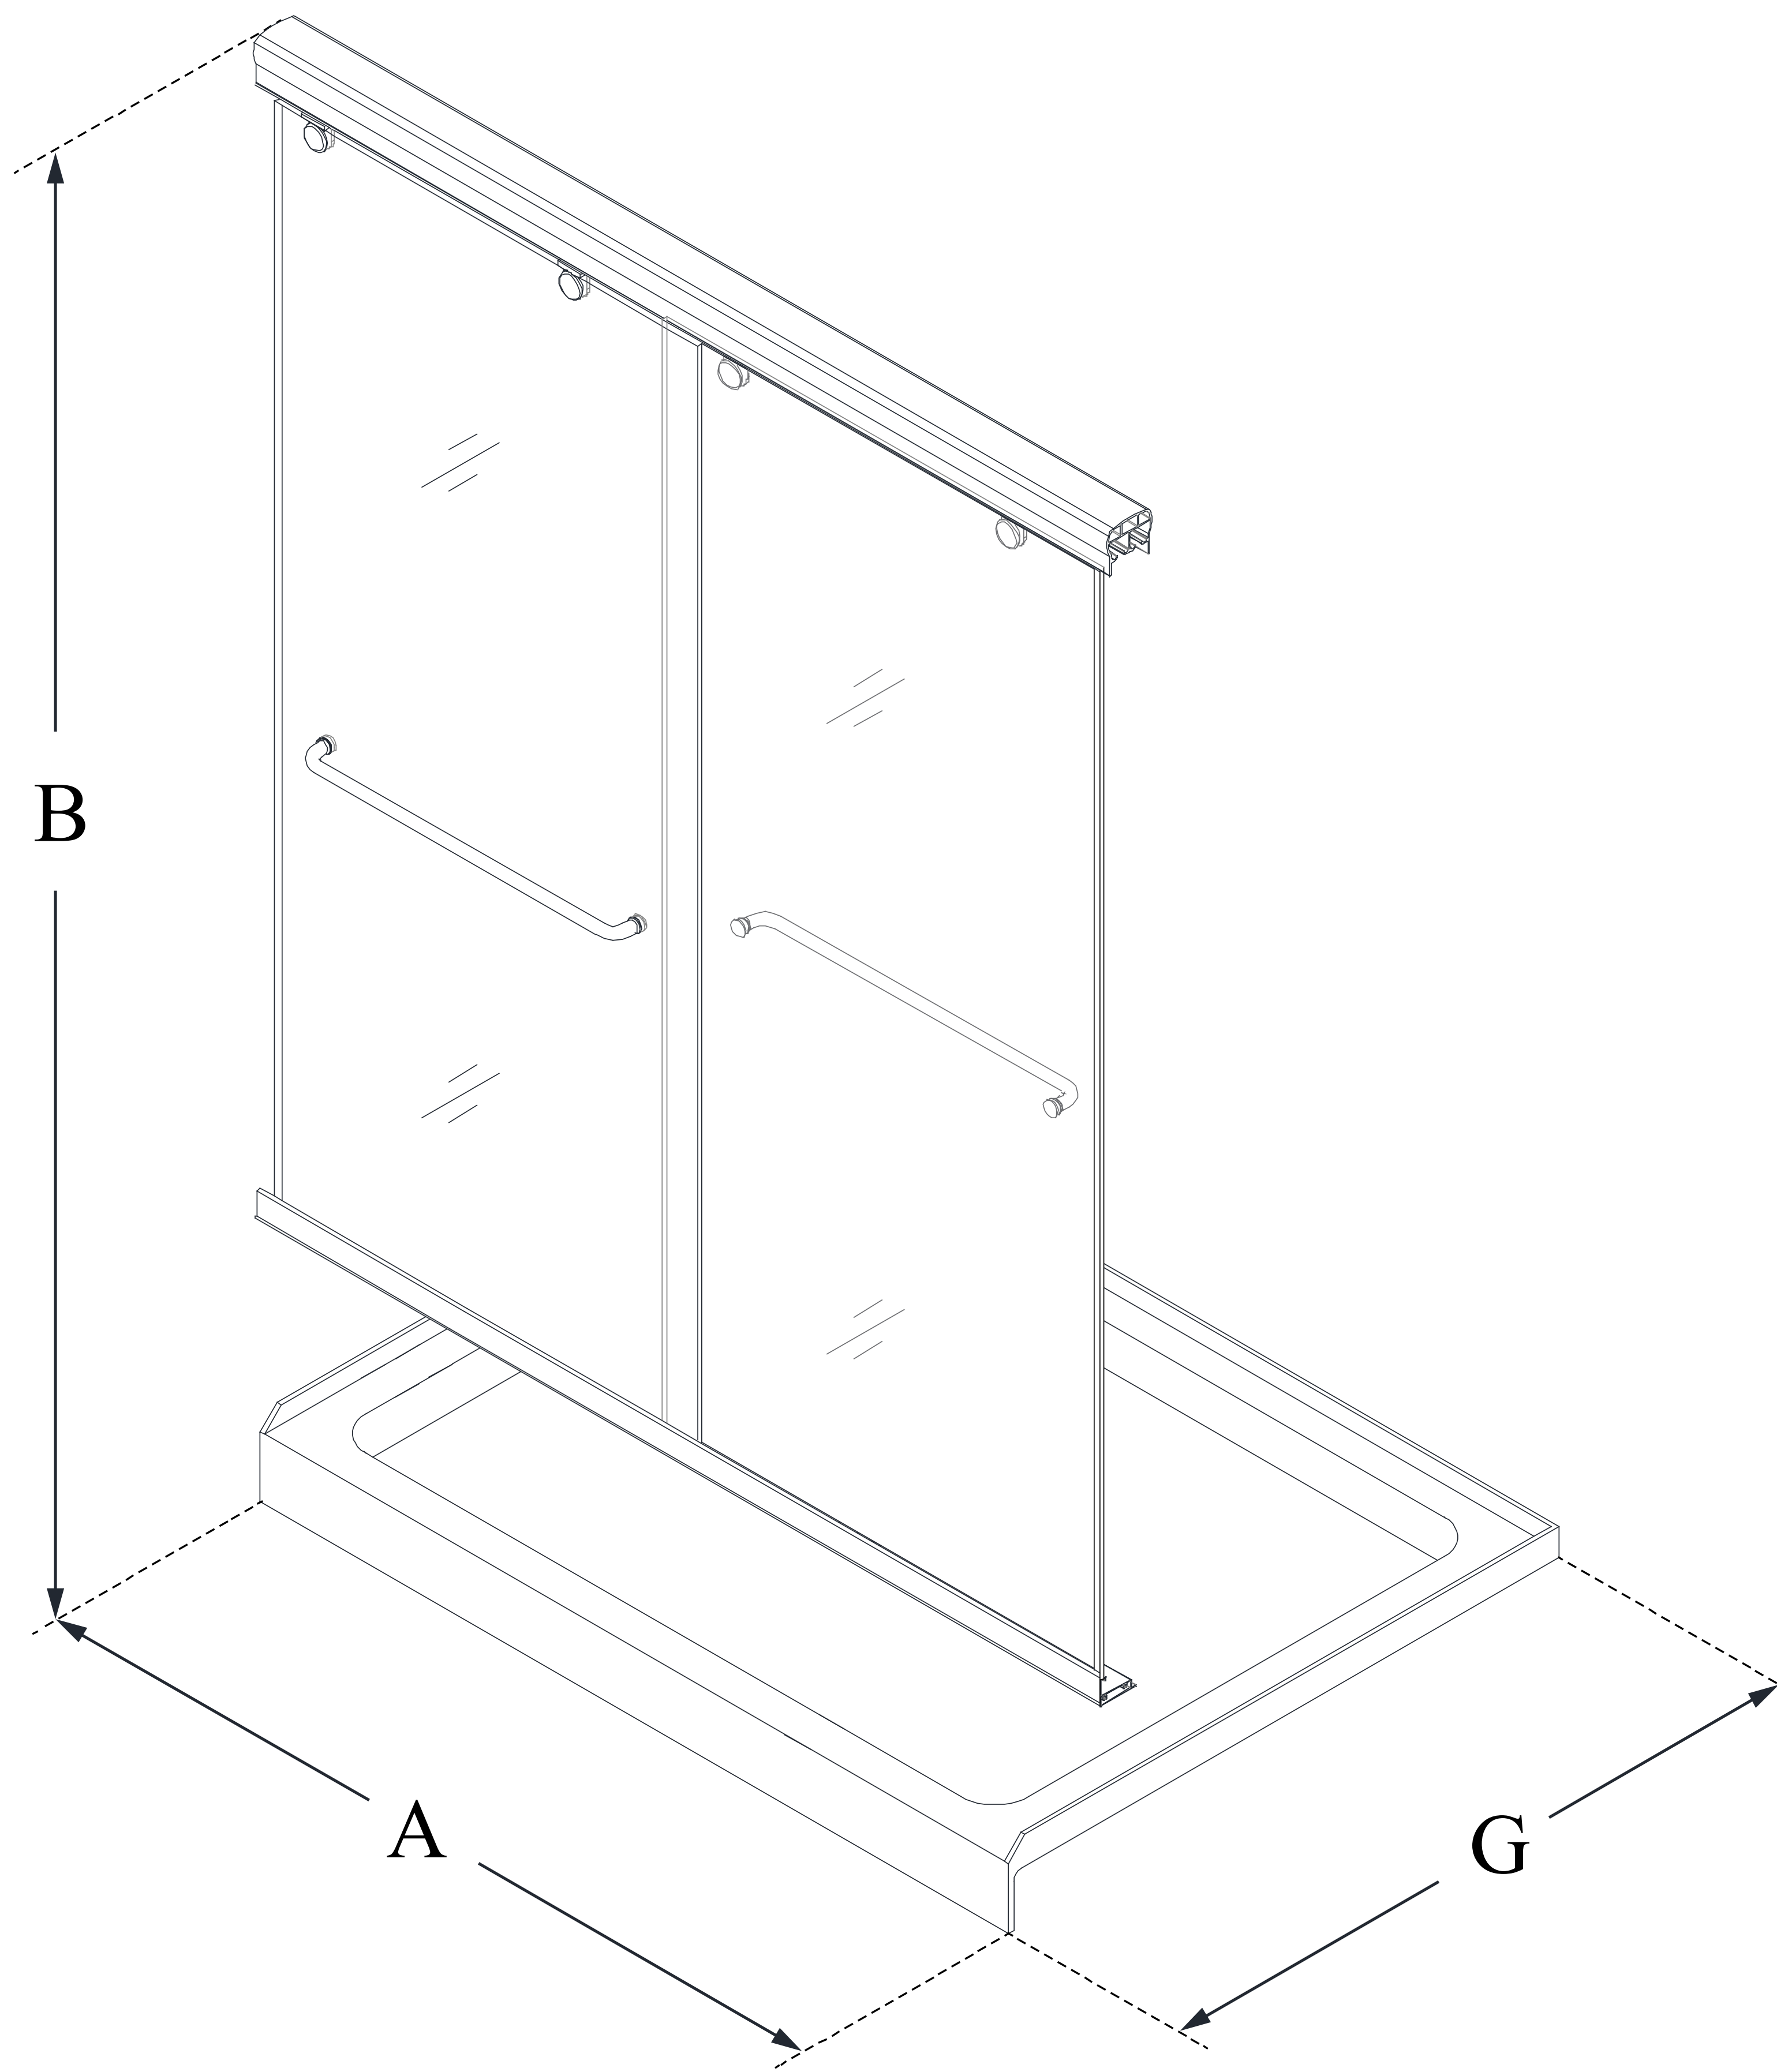

DL-6940

CHARISMA

DreamLine Charisma 30 in. D x
60 in. W x 78 3/4 in. H Frameless
Bypass Sliding Shower Door and
SlimLine Shower Base Kit

KIT CONTENTS:

- SHOWER DOOR
- SHOWER BASE

CONFIGURATION DIMENSIONS:

A: 60 in.
KIT WIDTH

B: 78 3/4 in.
KIT HEIGHT

G: 30 in.
KIT DEPTH

AVAILABLE DRAIN LOCATIONS:

- CENTER
- LEFT
- RIGHT

For precise drain location, please refer to the
included base technical drawing

DreamLine reserves the right to update or modify the hardware or materials pictured
without prior notice for the purpose of product improvement and customer satisfaction.