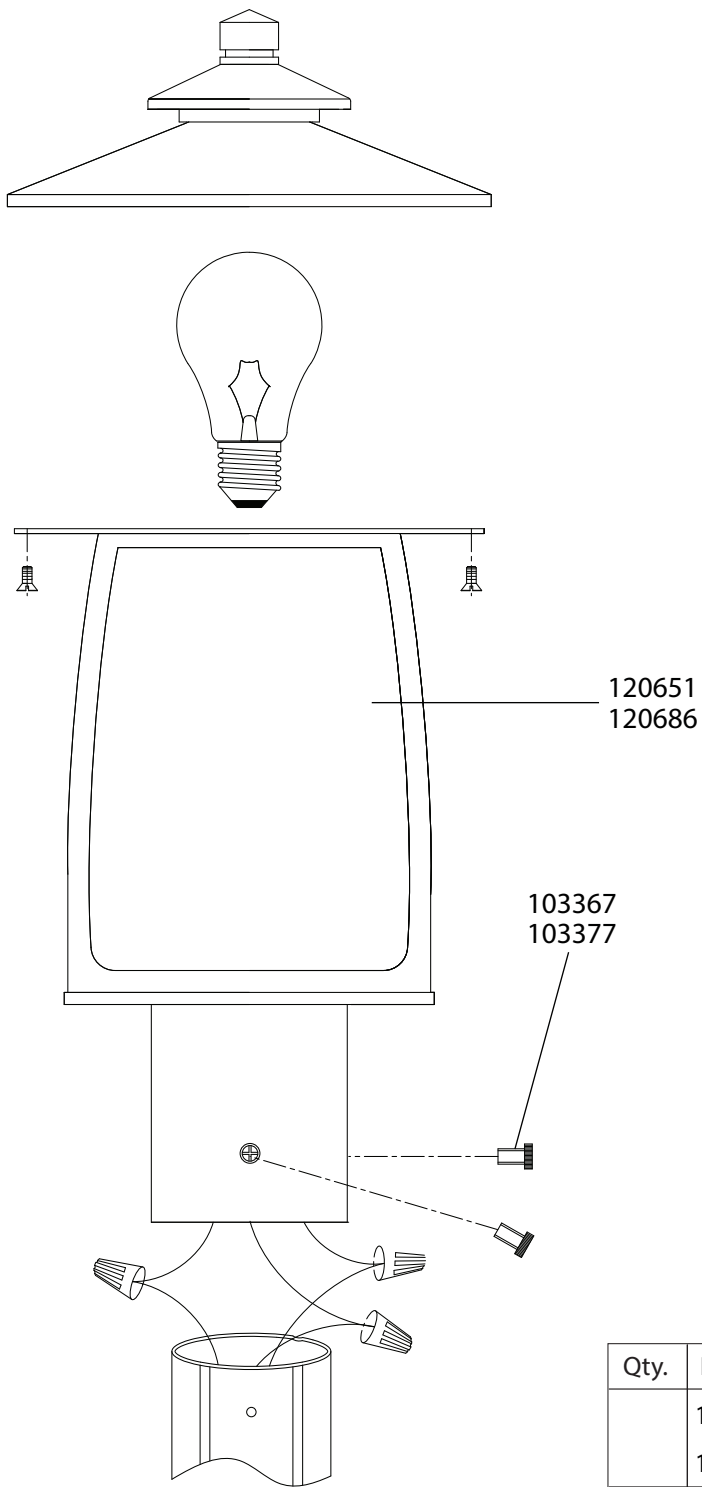

Replacement Parts For **OL8508**

Qty.	Part #	Description
	120651	Glass SBR
	120686	Glass ORB
	103367	Post Cup Screws SBR
	103377	Post Cup Screws ORB