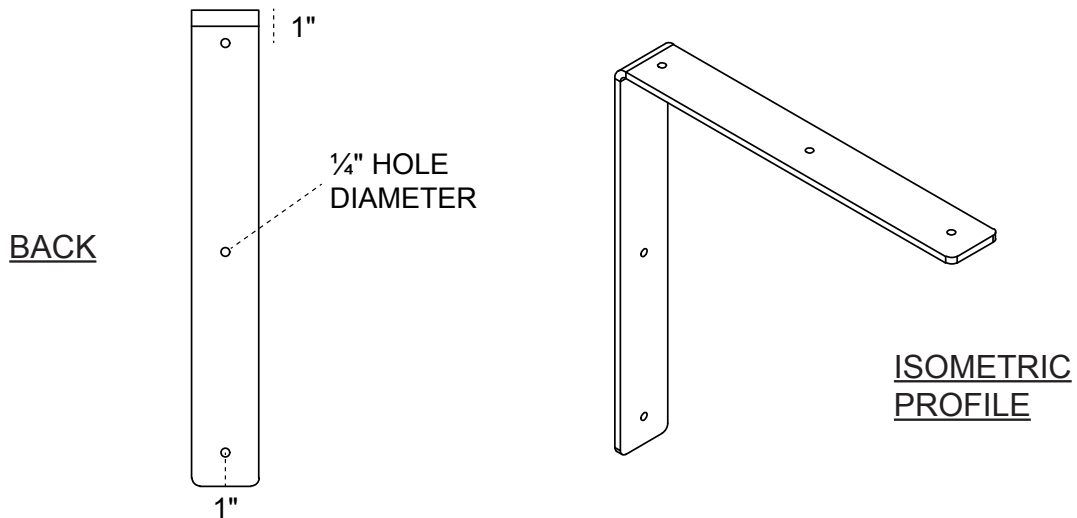

# 2-INCH W X 14-INCH D X 14-INCH H HAMILTON BRACKET

**HEAVY-DUTY 1/4" THICK**

**AVAILABLE IN:**  
STAINLESS STEEL  
ZINC PLATED STEEL  
POWDER COATED BLACK

**BKTM02X14X14HASS**  
**BKTM02X14X14HACRS**  
**BKTM02X14X14HAPBL**