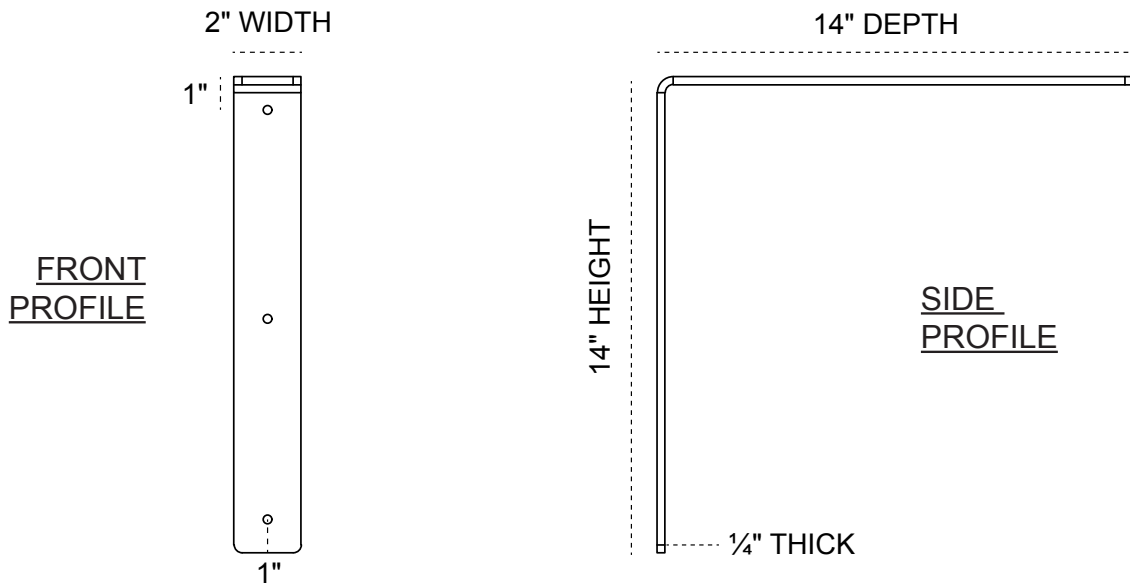

# 2-INCH W X 14-INCH D X 14-INCH H HAMILTON BRACKET

**HEAVY-DUTY 1/4" THICK**

**AVAILABLE IN:**  
STAINLESS STEEL  
ZINC PLATED STEEL  
POWDER COATED BLACK

**BKTM02X14X14HASS**  
**BKTM02X14X14HACRS**  
**BKTM02X14X14HAPBL**