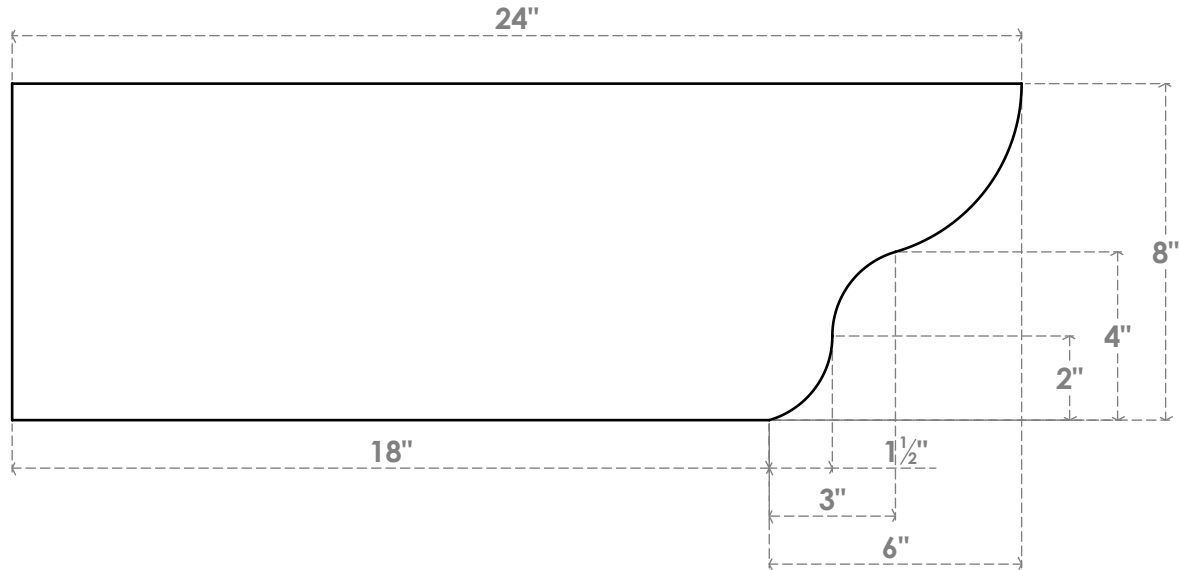

RFTP05X08X24GRN

5"W X 8"H X 24"L GREENSBORO ARCHITECTURAL GRADE PVC RAFTER TAIL

SIDE PROFILE

FRONT PROFILE

ISOMETRIC

EKENA MILLWORK
2300 WEST MAIN ST.
CLARKSVILLE, TX 75426
TOLL FREE: 866-607-0453
WWW.EKENAMILLWORK.COM