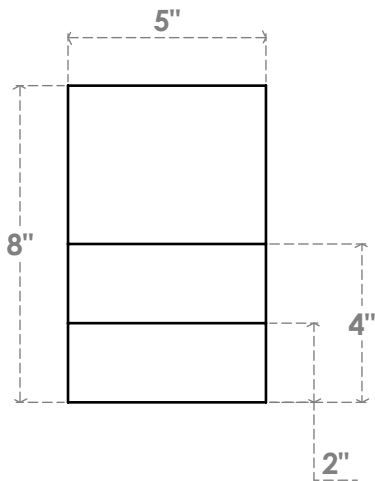

RFTP05X08X24GRN

5"W X 8"H X 24"L GREENSBORO ARCHITECTURAL GRADE PVC RAFTER TAIL

SIDE PROFILE

FRONT PROFILE

ISOMETRIC

EKENA MILLWORK
2300 WEST MAIN ST.
CLARKSVILLE, TX 75426
TOLL FREE: 866-607-0453
WWW.EKENAMILLWORK.COM