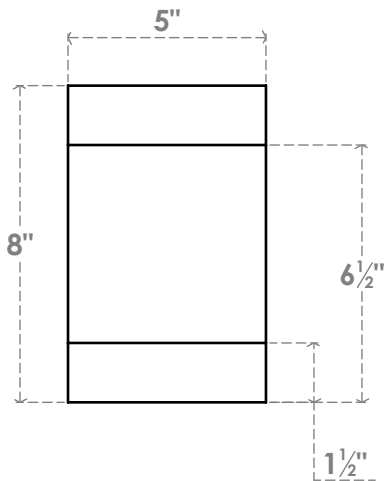

RFTP05X08X30NEW

5"W X 8"H X 30"L NEWPORT ARCHITECTURAL GRADE PVC RAFTER TAIL

SIDE PROFILE

FRONT PROFILE

ISOMETRIC

EKENA MILLWORK
 2300 WEST MAIN ST.
 CLARKSVILLE, TX 75426
 TOLL FREE: 866-607-0453
 WWW.EKENAMILLWORK.COM

NOTES

1. INSTALLATION TO BE COMPLETED IN ACCORDANCE WITH MANUFACTURER'S SPECIFICATIONS.
2. DRAWING MAY NOT BE TO SCALE
3. THIS DRAWING IS INTENDED FOR DESIGN AND PLANNING PURPOSES ONLY.
4. ALL INFORMATION CONTAINED HEREIN WAS CURRENT AT THE TIME OF DEVELOPMENT BUT MUST BE REVIEWED AND APPROVED BY THE PRODUCT MANUFACTURER TO BE CONSIDERED ACCURATE.
5. ARCHITECTURAL GRADE PVC PRODUCTS ARE MADE FROM EXPANDED CELLULAR PVC AND COME NATURALLY WHITE BUT MAY BE PAINTED