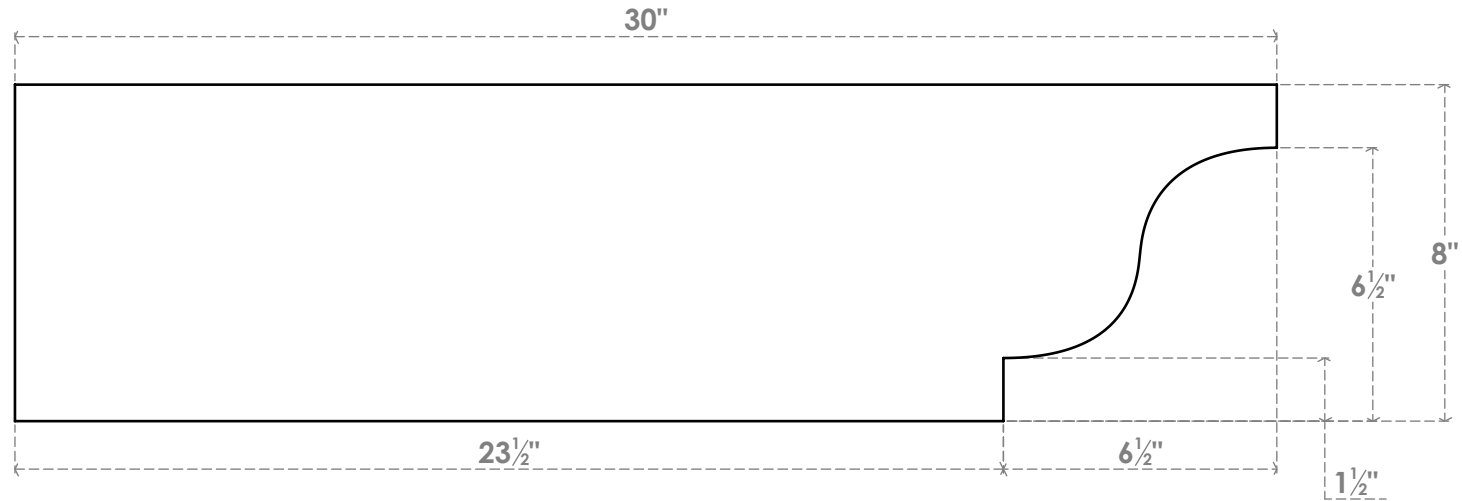

RFTP05X08X30NEW

5"W X 8"H X 30"L NEWPORT ARCHITECTURAL GRADE PVC RAFTER TAIL

SIDE PROFILE

FRONT PROFILE

ISOMETRIC

EKENA MILLWORK
 2300 WEST MAIN ST.
 CLARKSVILLE, TX 75426
 TOLL FREE: 866-607-0453
 WWW.EKENAMILLWORK.COM