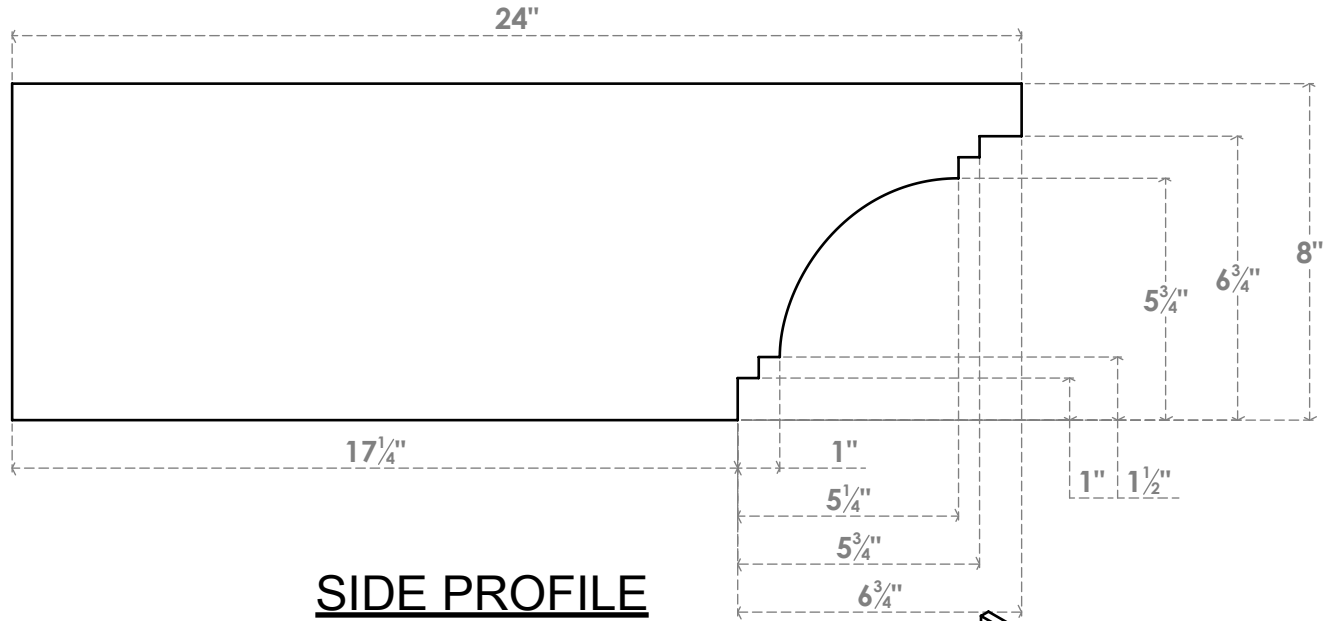

RFTP06X08X24PEC

6"W X 8"H X 24"L PESCADERO ARCHITECTURAL GRADE PVC RAFTER TAIL

EKENA MILLWORK
 2300 WEST MAIN ST.
 CLARKSVILLE, TX 75426
 TOLL FREE: 866-607-0453
 WWW.EKENAMILLWORK.COM

NOTES

1. INSTALLATION TO BE COMPLETED IN ACCORDANCE WITH MANUFACTURER'S SPECIFICATIONS.
2. DRAWING MAY NOT BE TO SCALE
3. THIS DRAWING IS INTENDED FOR DESIGN AND PLANNING PURPOSES ONLY.
4. ALL INFORMATION CONTAINED HEREIN WAS CURRENT AT THE TIME OF DEVELOPMENT BUT MUST BE REVIEWED AND APPROVED BY THE PRODUCT MANUFACTURER TO BE CONSIDERED ACCURATE.
5. ARCHITECTURAL GRADE PVC PRODUCTS ARE MADE FROM EXPANDED CELLULAR PVC AND COME NATURALLY WHITE BUT MAY BE PAINTED