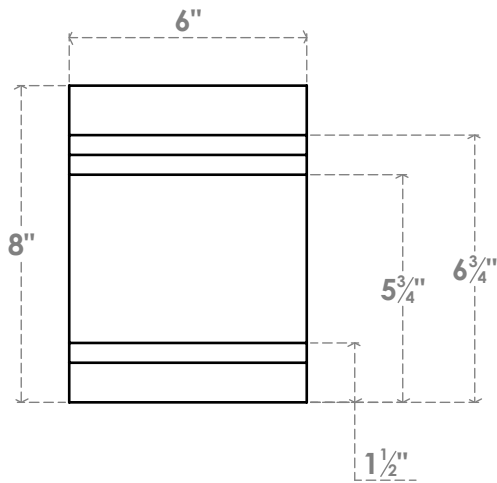

RFTP06X08X24PEC

6"W X 8"H X 24"L PESCADERO ARCHITECTURAL GRADE PVC RAFTER TAIL

EKENA MILLWORK
 2300 WEST MAIN ST.
 CLARKSVILLE, TX 75426
 TOLL FREE: 866-607-0453
 WWW.EKENAMILLWORK.COM

NOTES

1. INSTALLATION TO BE COMPLETED IN ACCORDANCE WITH MANUFACTURER'S SPECIFICATIONS.
2. DRAWING MAY NOT BE TO SCALE
3. THIS DRAWING IS INTENDED FOR DESIGN AND PLANNING PURPOSES ONLY.
4. ALL INFORMATION CONTAINED HEREIN WAS CURRENT AT THE TIME OF DEVELOPMENT BUT MUST BE REVIEWED AND APPROVED BY THE PRODUCT MANUFACTURER TO BE CONSIDERED ACCURATE.
5. ARCHITECTURAL GRADE PVC PRODUCTS ARE MADE FROM EXPANDED CELLULAR PVC AND COME NATURALLY WHITE BUT MAY BE PAINTED