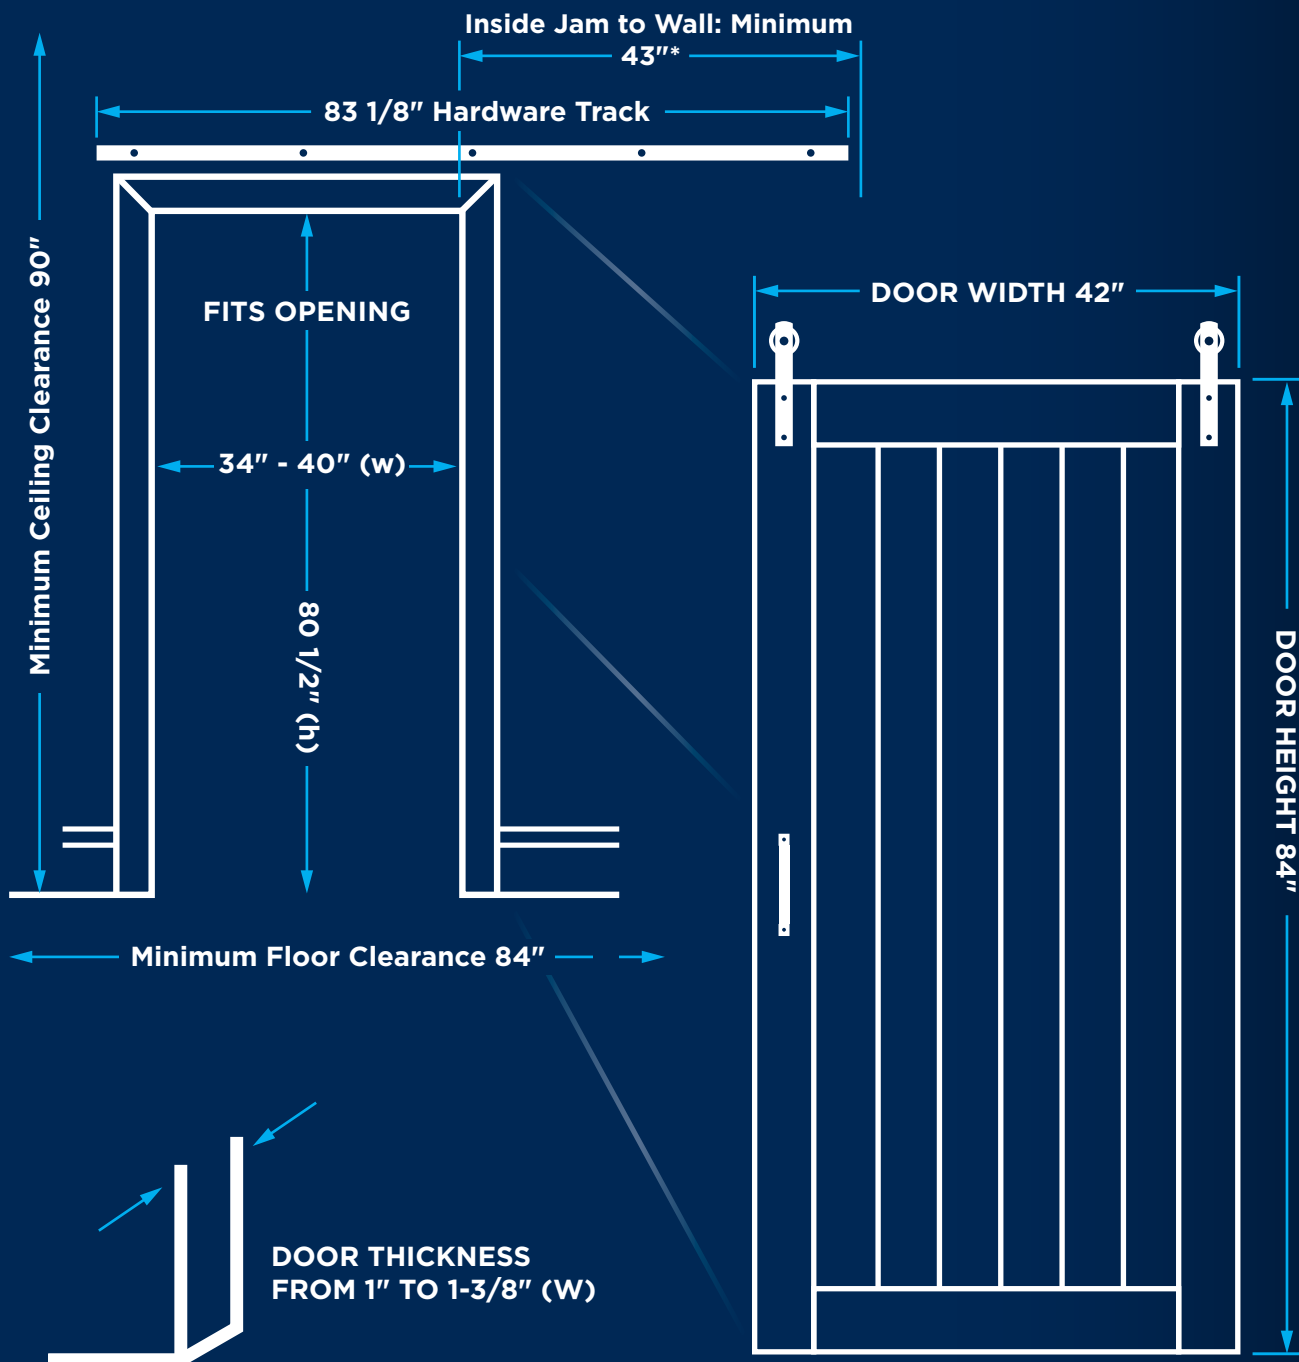

42"

BARN DOOR

42" BARN DOOR KIT DIMENSIONS

Minimum Wall Space Required 84" (w) and 90" (h)

* Space requirements could vary if the track length is shortened or track position changes from the recommended instructions