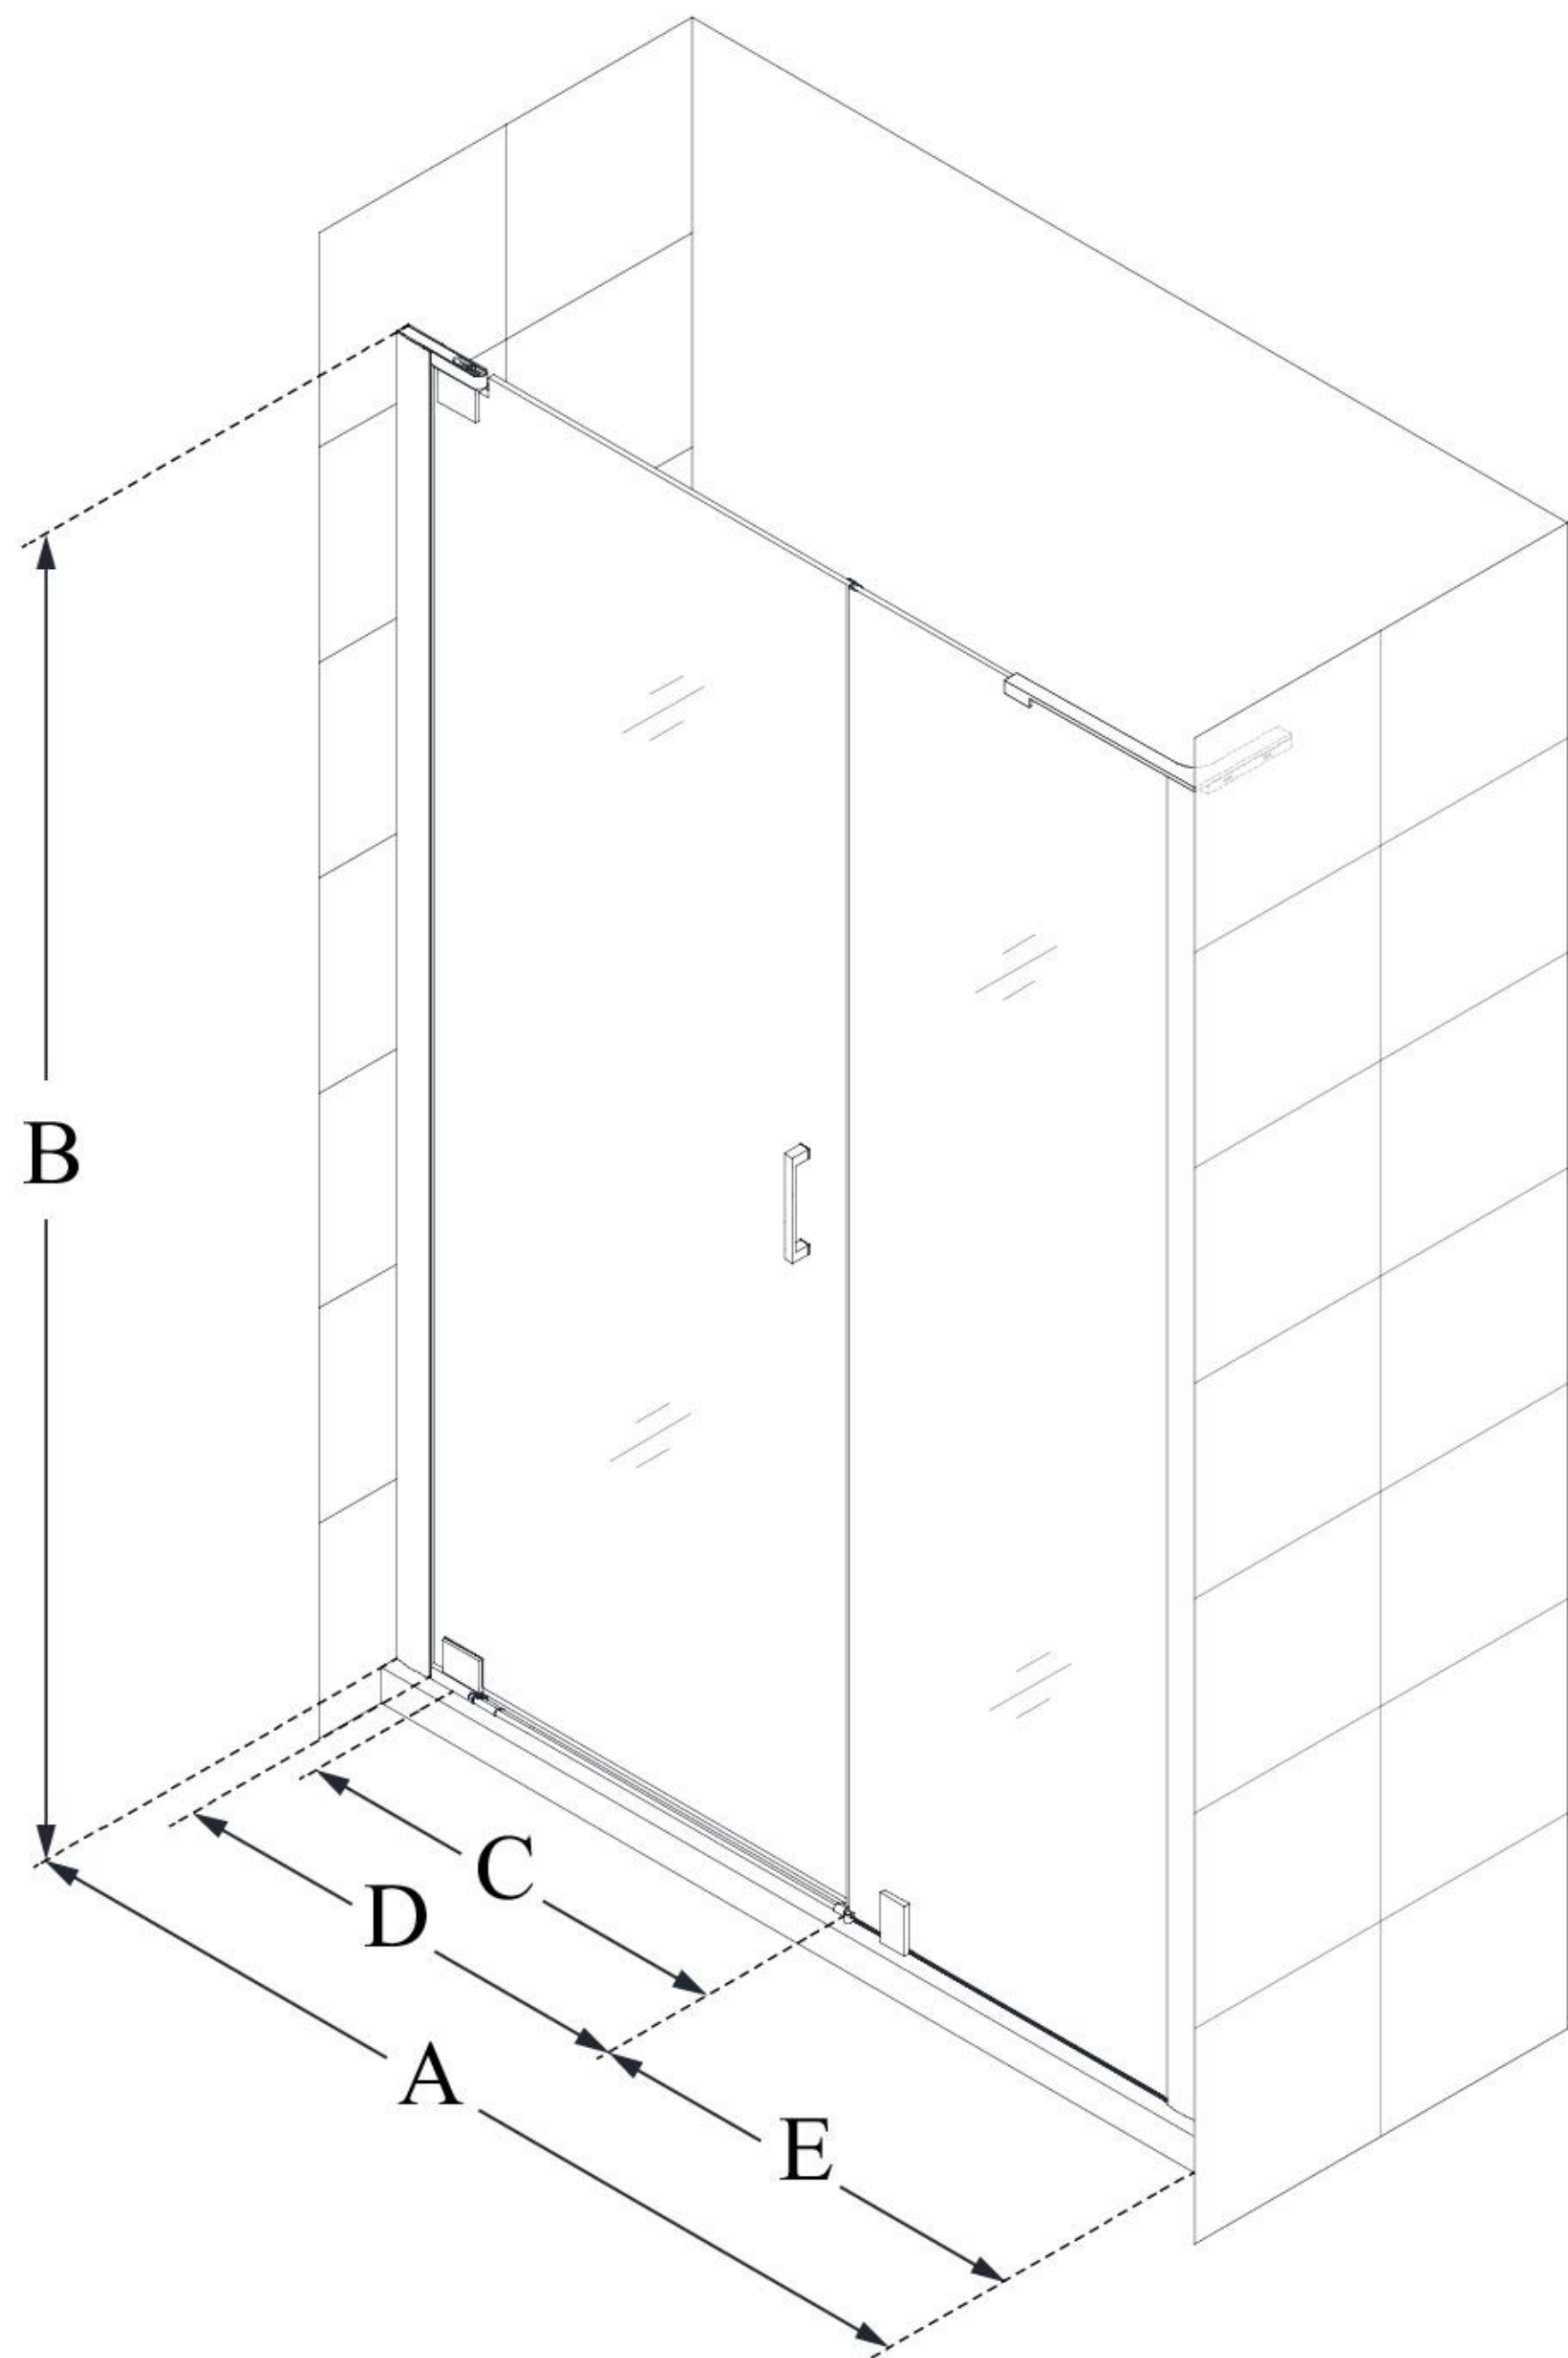

MODEL INFORMATION

SHDR-4327180

ELEGANCE-LS

DreamLine Elegance-LS 43 - 45
in. W x 72 in. H Frameless Pivot
Shower Door

PIVOT DOOR

CONFIGURATION DIMENSIONS:

A: 43 in. - 45 in.

MODEL WIDTH

B: 72 in.

MODEL HEIGHT

C: 19 1/2 in.

ACCESS WIDTH

D: 22 1/2 in.

DOOR WIDTH

E: 18 in.

INLINE PANEL WIDTH