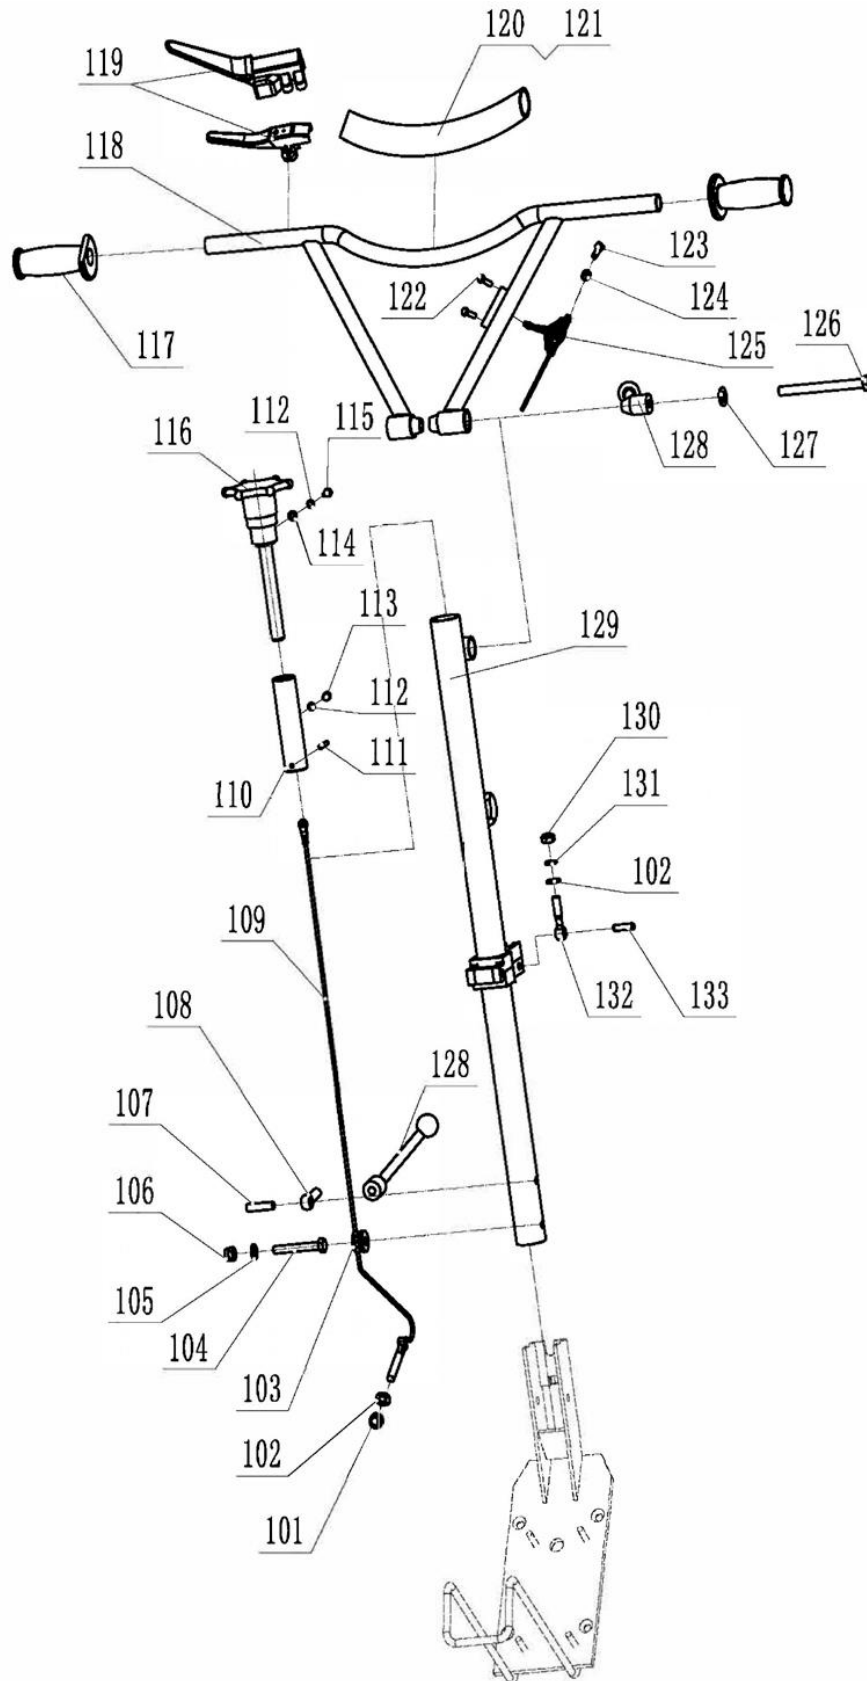

PARTS MANUAL

Edging Trowel

BRPPT105H

Operating Handle

Operating Handle

REF #	DESCRIPTION	QTY	P/N
101	LOCK SCREW 10	1	BR20405006
102	FLAT WASHER 10	2	BR20501009
103	PULLEY	1	BR41405019
104	BOLT M10x70	1	BR20101058
105	WASHER 10	1	BR20501020
106	LOCK SCREW 10	1	BR20405020
107	PIN	1	BR20801007
108	SLING BOLT	1	BR21302014
109	#24 WIRE	1	BR21399003
110	ADJUSTMENT SLEEVE	1	BR40706008
111	SPING PIN	1	BR20802202
112	SPRING WASHER	2	BR20509004
113	NUT STAINLESS STEEL	1	BR20306049
114	FLAT WASHER	1	BR20501005
115	BOLT M6x12	1	BR20102051
116	TROWEL CONTROL ASSY.	1	BR54601011
117	HANDLE SLEEVE	2	BR41202006
118	TRIANGULAR HANDLE	1	BR40305133
119	ON-OFF SWITCH	1	BR41403100
120	ARMREST FABRIC	1	BR41201047
121	ARMREST HOSE	1	BR41201046
122	SCREW M6x10	2	BR20308061
123	BOLT M6X30	1	BR20102056
124	I-TYPE HEXAGON NUT	1	BR20401003
125	TROLLEY CONTROL ASSY.	1	BR41404018
126	BOLT M10x130	1	BR20101115
127	WASHER 12 STAINLESS STEEL	1	BR20501024
128	HANDLE ROD BALL	2	BR40101061
129	HANDLE LEVER ASSEM.	1	BR40305127
130	I-TYPE HEXAGON NUT	1	BR20401005
131	SPRING WASHER	1	BR20509008
132	SLING BOLT M10X50	1	BR21302016
133	SPING PIN	1	BR20802255