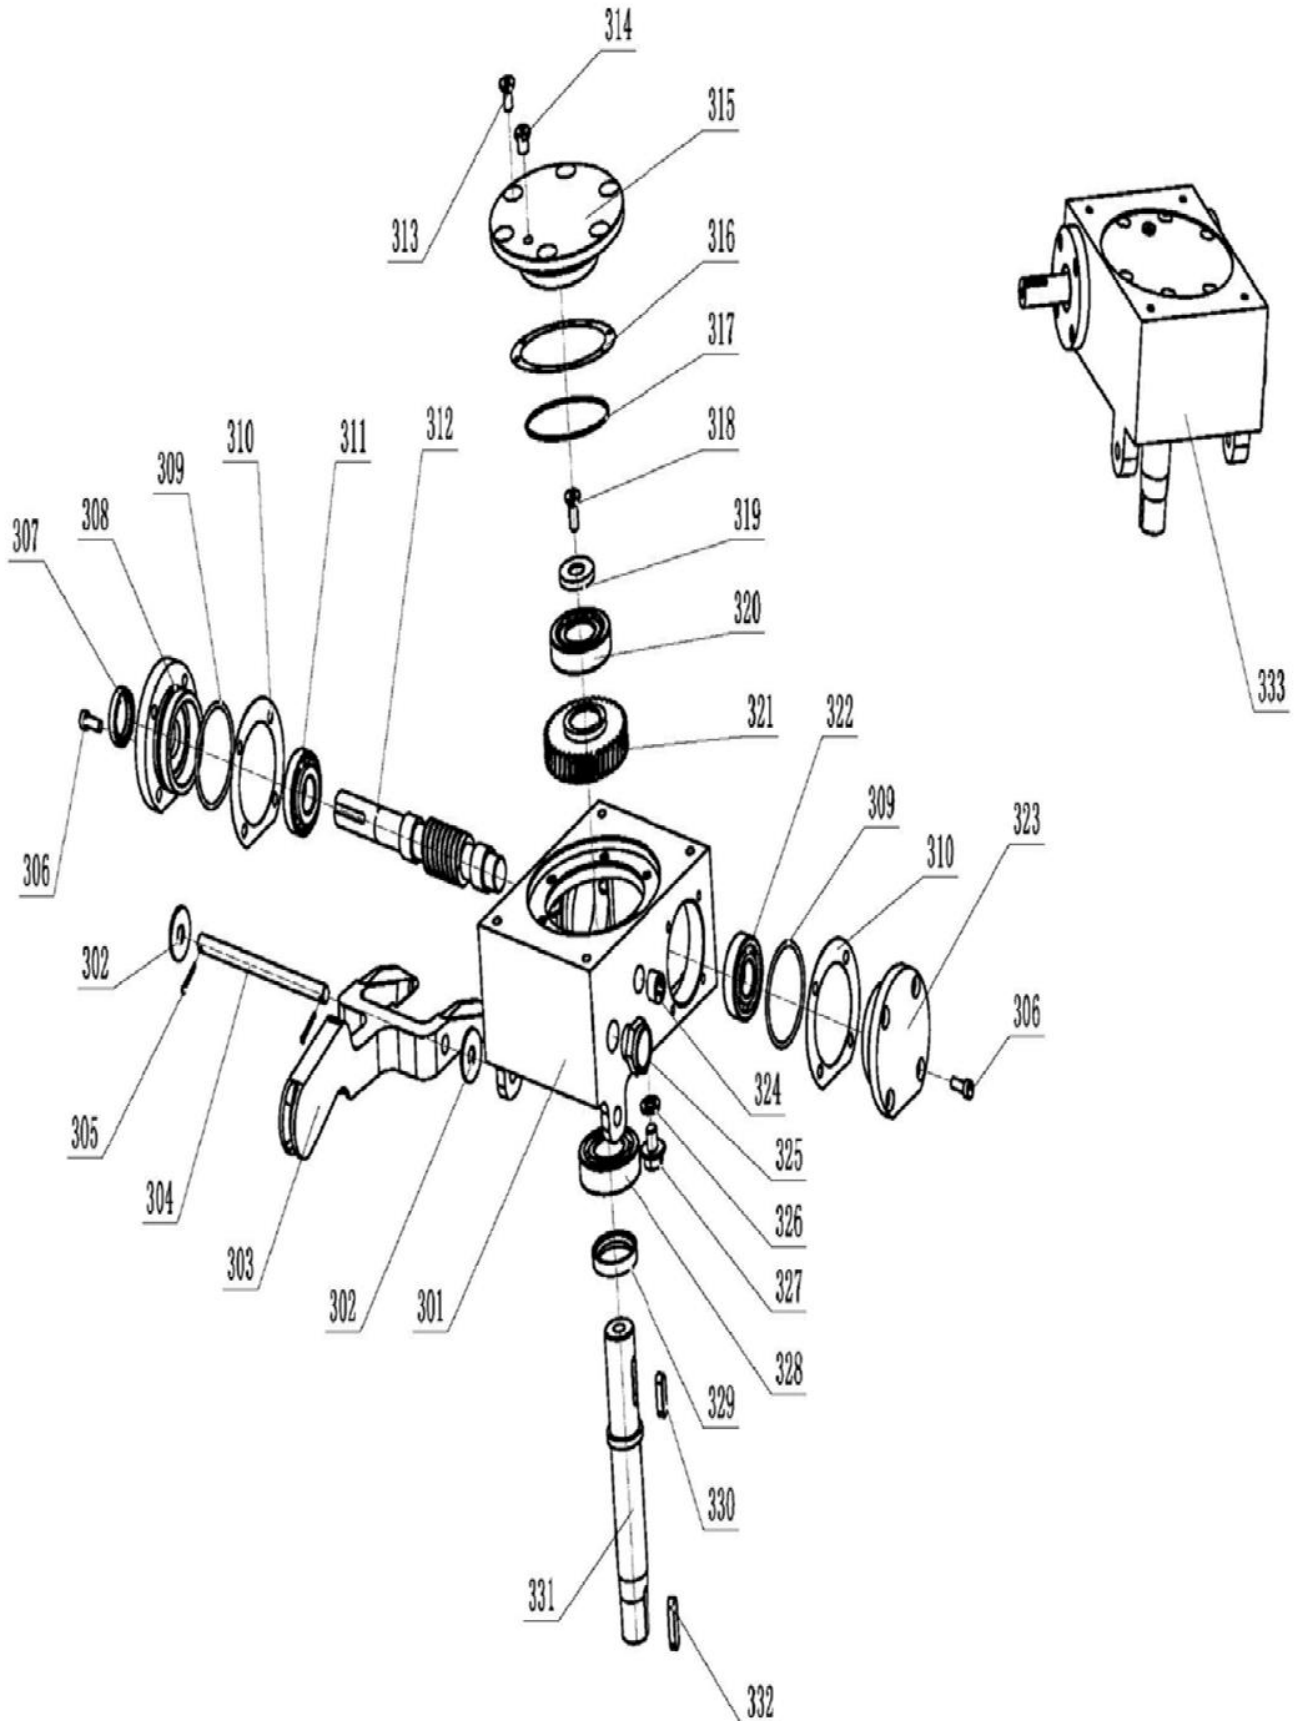

Reducing Mechanism

Reducing Mechanism

REF #	DESCRIPTION	QTY	P/N
301	GEAR BOX	1	BR40901048
302	LARGE WASHER	2	BR20504005
303	FORK	1	BR40102027
304	FORK PIN	1	BR40102026
305	PIN STAINLESS STEEL	2	BR20805005
306	SOCKET CAP SCREW	8	BR20306047
307	O-RING	1	BR21106038
308	COVER	1	BR40503040
309	O-TYPE SEAL RING	2	BR21101023
310	ADJUSTMENT WASHER (SMALL CAP)	2	BR40504150
311	TAPERED ROLLER BEARING	1	BR21001045
312	WORM	1	BR40405010
313	SUNK SCREW	6	BR20308110
314	VENTILATING VALVE	1	BR40402068
315	TOP COVER	1	BR40503039
316	ADJUSTMENT WASHER (BIG CAP)	1	BR40504142
317	O-TYPE SEAL RING	1	BR21101019
318	HEX SUNK SCREW M8x20	1	BR20308111
319	TURBO WASHER	1	BR40605003
320	TAPERED ROLLER BEARING	1	BR21001088
321	WORM GEAR	1	BR40605008
322	BEARING 6204	1	BR21001087
323	COVER	1	BR41201137
324	HEXAGONAL HEAD PLUG	1	BR40505070
325	OIL GAUGE-GLASS	1	BR21110008
326	COPPER PAD	1	BR21105007
327	OUTER HEXAGONAL PLUG	1	BR21103006
328	BEARING 6206-2RS	1	BR21001046
329	O-RING	1	BR21106041
330	KEY	1	BR20901154
331	WORM SHAFT	1	BR40605009
332	KEY	1	BR20901163
333	REDUCER ASSY	1	BR54601142