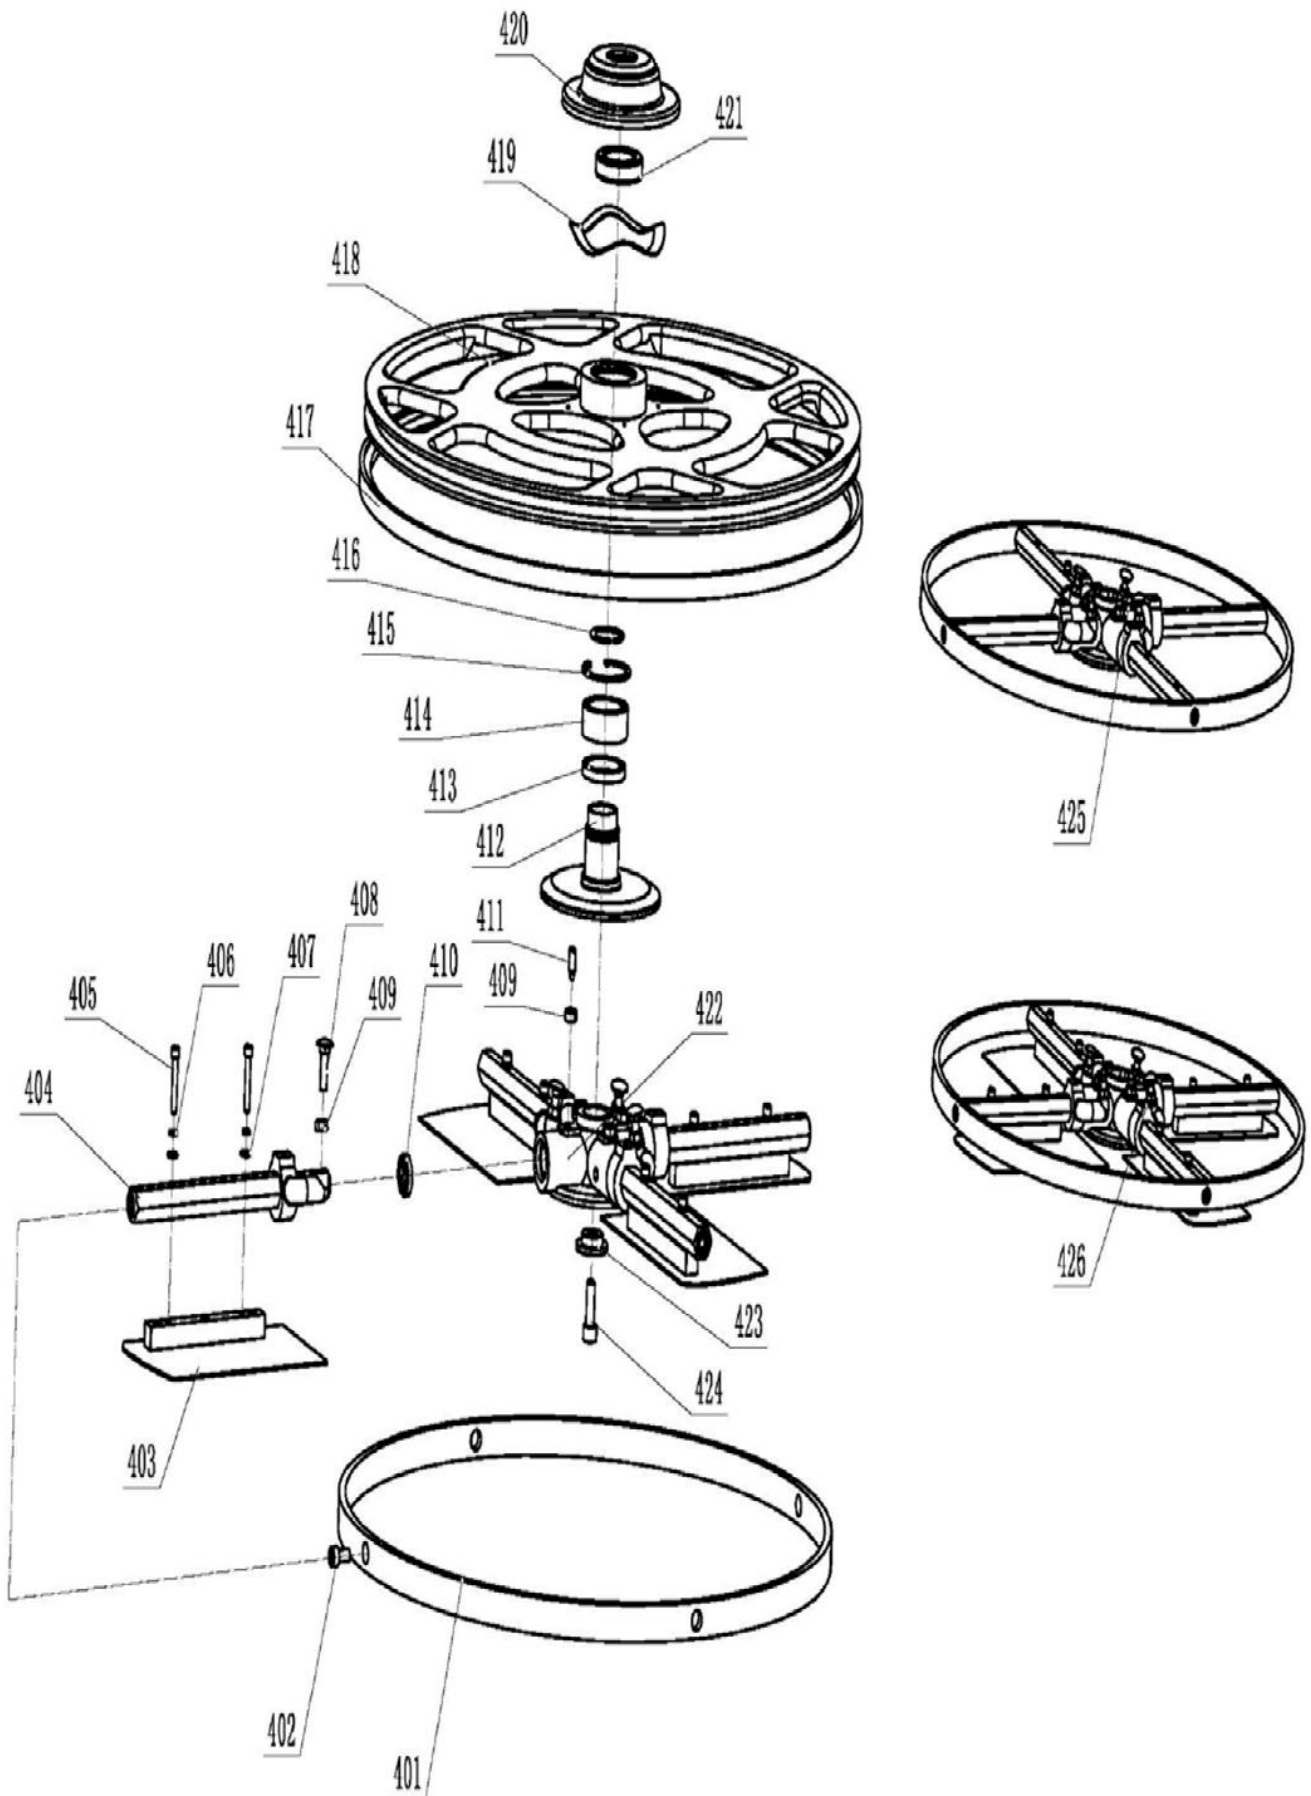

Spider

Spider

REF #	DESCRIPTION	QTY	P/N
401	OUTER RING	1	BR40507021
402	INNER HEX SCREW M8X16	4	BR20306101
403	COMBINATION BALDE 4.75X9	1	BR40302077
404	TROWEL ARM EXTENDED	4	BR40101081
405	SCREW U.S. (1/4-20UNCx38)	8	BR20109023
406	SPRING WASHER	8	BR20509004
407	FLAT WASHER	8	BR20501005
408	BOLT M8X30	4	BR20110021
409	I TYPE NUT M8	8	BR20401004
410	OIL SEAL	4	BR40501039
411	BOLT	4	BR40302078
412	BLADE PRESS PLATE	1	BR40503037
413	BEARING 6808	1	BR21001081
414	BEARING (NK40-20)	1	BR21012018
415	ELASTIC COOLAR FOR HOLE	1	BR20602017
416	WIRE COLLAR FOR SHAFT	1	BR20605004
417	ALUMINUM RING BELT#24	1	BR21201160
418	ALUMINUM RING	1	BR54601145
419	WAVE WASHER	1	BR20511009
420	BEARING PLATE	1	BR40503038
421	CUSTOMIZATION BEARING	1	BR21012013
422	SPIDER #24	1	BR40302076
423	SPIDER WASHER	1	BR40504149
424	SOCKET CAP SCREW	1	BR20306163
425	SPIDER (NO BLADE)	1	BR54601082
426	SPIDER(WITH BLADE)	1	BR54601121