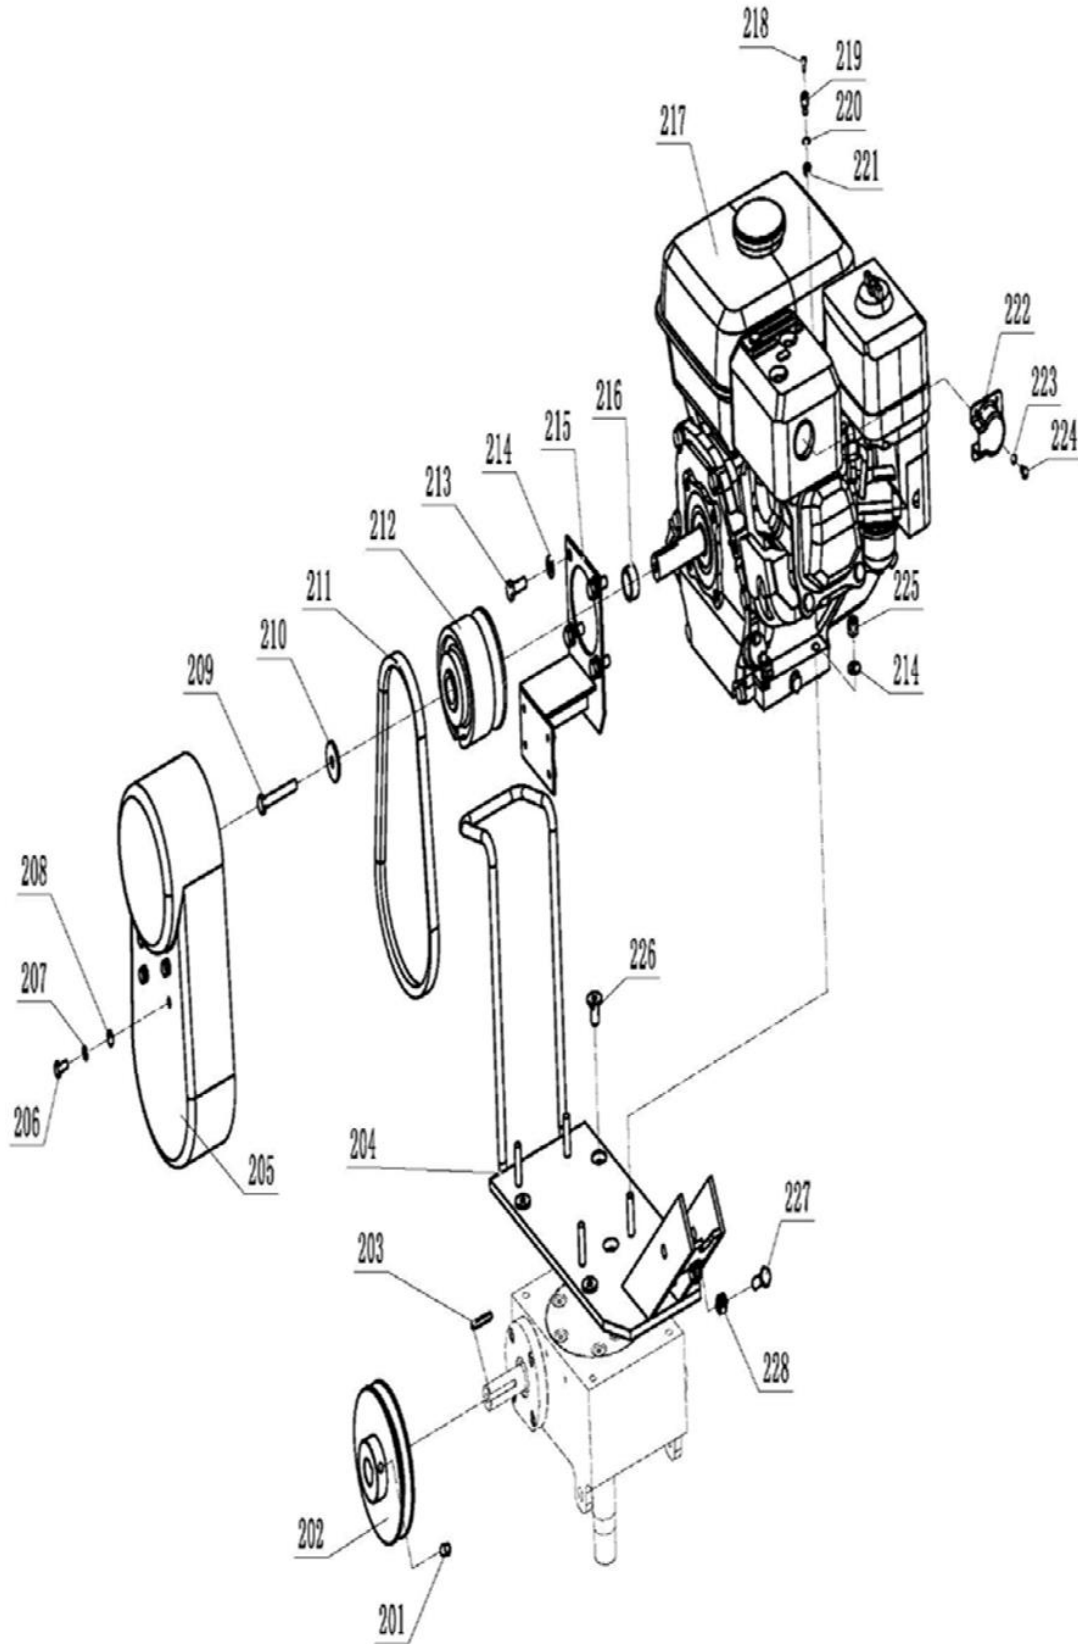

Engine

Engine

REF #	DESCRIPTION	QTY	P/N
201	HEX HEAD SCREW M8	1	BR20312009
202	BELT PULLEY	1	BR40607050
203	KEY	1	BR20901055
204	ENGINE BOTTOM PLATE ASSY.	1	BR40207272
205	BELT COVER	1	BR40301085
206	HEX BOLT M6X12	4	BR20102051
207	SPRING WASHER	4	BR20509004
208	FLAT WASHER	4	BR20501005
209	OUTER HEX COUNTERSUNK SCREW U.S.	1	BR20109036
210	LARGE WASHER	1	BR20504011
211	BELT	1	BR21201110
212	CLUTCH ASSY.-B	1	BR54601107
213	OUTER HEX COUNTERSUNK SCREW U.S.	4	BR20109033
214	FLAT WASHER	8	BR20501007
215	MOUNTING PLATE, BELT GUARD	1	BR40204075
216	CLUTCH ADJUSTING SLEEVEΦ19.05	1	BR40504160
217	Honda Engine	1	GX160
218	CROSS RECESS HEAD SCREW	1	BR20301010
219	BOLT	1	BR40203310
220	FLAT WASHER	1	BR20501021
221	LOCK SCREW	1	BR20405021
222	GUIDE COVER	1	BR40204074
223	SPRING WASHER	2	BR20509001
224	CROSS RECESS HEAD SCREW	2	BR20301001
225	LOCK SCREW M8	4	BR20405004
226	SUNK SCREW M10x20	4	BR20308147
227	BOLT M8x30	1	BR20102125
228	I-TYPE HEX NUT	1	BR20401004