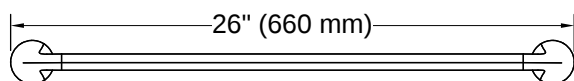

Installation

- Easy installation – no special tools required

Installation Notes

Install this product according to the installation instructions.