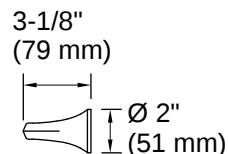

Installation

- Easy installation – no special tools required

Installation Notes

Install this product according to the installation instructions.