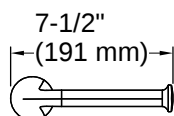

Installation

- Easy installation – no special tools required

Installation Notes

Install this product according to the installation instructions.