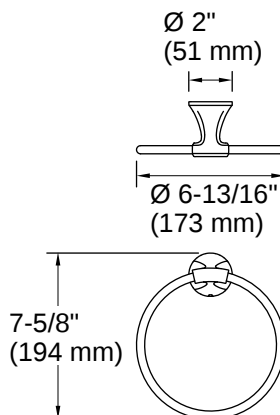

Installation

- Easy installation – no special tools required

Installation Notes

Install this product according to the installation instructions.