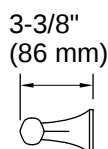

Installation

- Easy installation – no special tools required

Installation Notes

Install this product according to the installation instructions.