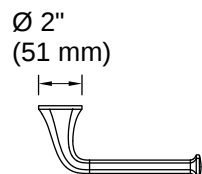

Installation

- Easy installation – no special tools required

Installation Notes

Install this product according to the installation instructions.