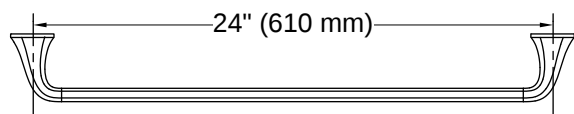

Installation

- Easy installation – no special tools required

Installation Notes

Install this product according to the installation instructions.