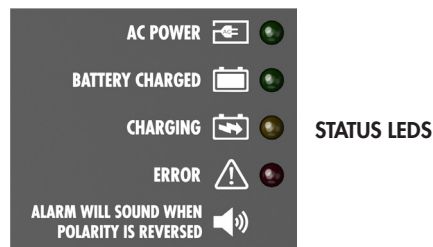

INCLUDES:

- Frontline™ 12, 12A Manual Battery Charger with Attached Clamps
- Quick Start Guide
- Safety Warning Sheet

DISPLAY:

Safety Features

- Delivers manual-style control while keeping key electronic protections in place to protect against short circuit, reverse polarity, overheating and overcharge

Simple Operation

- Features a rugged and straightforward control panel that provides a practical, no-nonsense user experience

Practical Design

- Includes a fold-down carry handle, integrated rear cord wrap and robust steel housing for portability, easy storage and durability