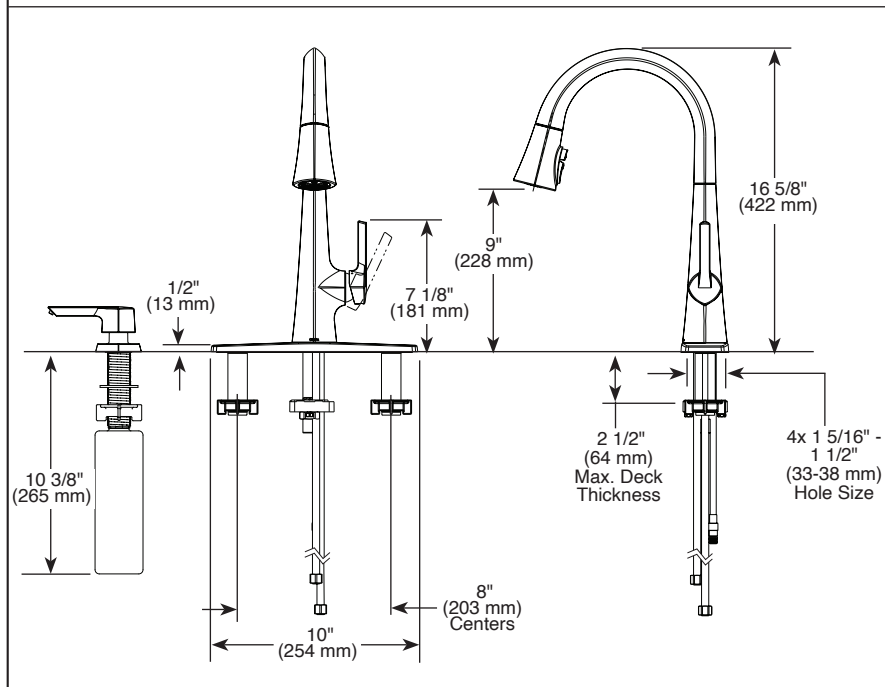

see what Delta can do™

KITCHEN FAUCETS

- Clifton™ Collection
- Single Handle Pull-Down

19872Z-▲SD-DST

19872Z-▲SD-DST with optional escutcheon

Submitted Model No.: _____

Specific Features: _____

▲ Designate proper finish suffix

DSP-K-19872Z-SD-DST Rev. B

FEATURES:

- Touch-Clean® Technology
- DIAMOND Seal® Technology
- MagnaTite® Docking System
- 3-Function Pull-Down w/ShieldSpray™

STANDARD SPECIFICATIONS:

- Max flow rate 1.8 gpm @ 60 psi, 6.8 L/m in @ 414 kPa
- One, two, three or four hole mount (escutcheon optional, included)
- Diamond coated ceramic cartridge
- 3/8" O.D. straight, staggered PEX supply lines
- Spout rotates 360°
- Hot/cold indicator markings
- Dual integral check valves in sprayer assembly
- Soap dispenser with 8 oz reservoir (optional included)