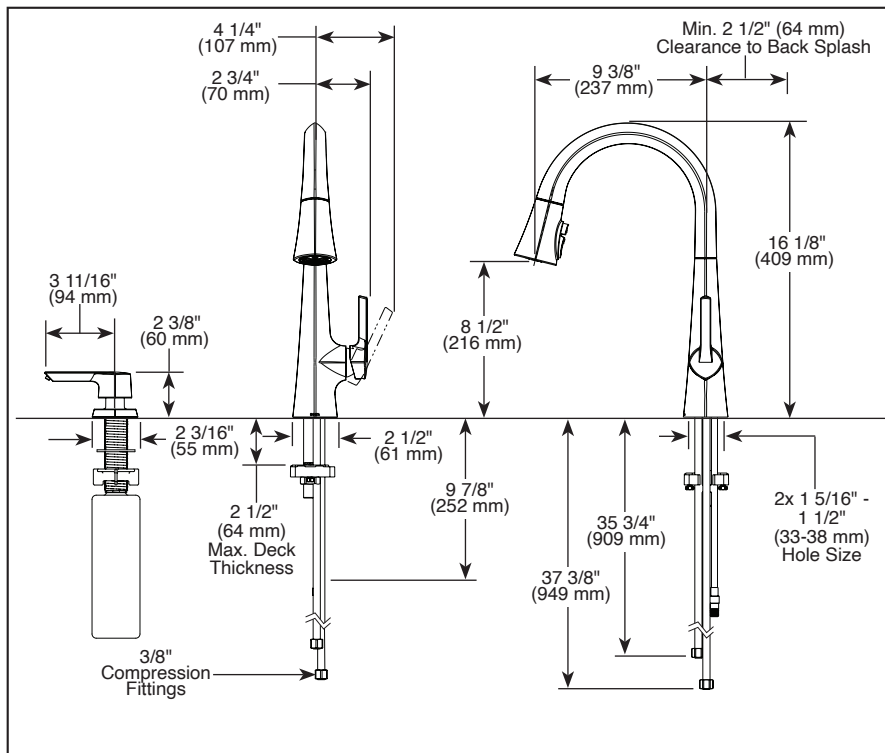

see what Delta can do™

KITCHEN FAUCETS

- Clifton™ Collection
- Single Handle Pull-Down

19872Z-▲SD-DST

19872Z-▲SD-DST with optional escutcheon

Submitted Model No.: _____

Specific Features: _____

▲ Designate proper finish suffix

DSP-K-19872Z-SD-DST Rev. B

FEATURES:

- Touch-Clean® Technology
- DIAMOND Seal® Technology
- MagnaTite® Docking System
- 3-Function Pull-Down w/ShieldSpray™

STANDARD SPECIFICATIONS:

- Max flow rate 1.8 gpm @ 60 psi, 6.8 L/m in @ 414 kPa
- One, two, three or four hole mount (escutcheon optional, included)
- Diamond coated ceramic cartridge
- 3/8" O.D. straight, staggered PEX supply lines
- Spout rotates 360°
- Hot/cold indicator markings
- Dual integral check valves in sprayer assembly
- Soap dispenser with 8 oz reservoir (optional included)