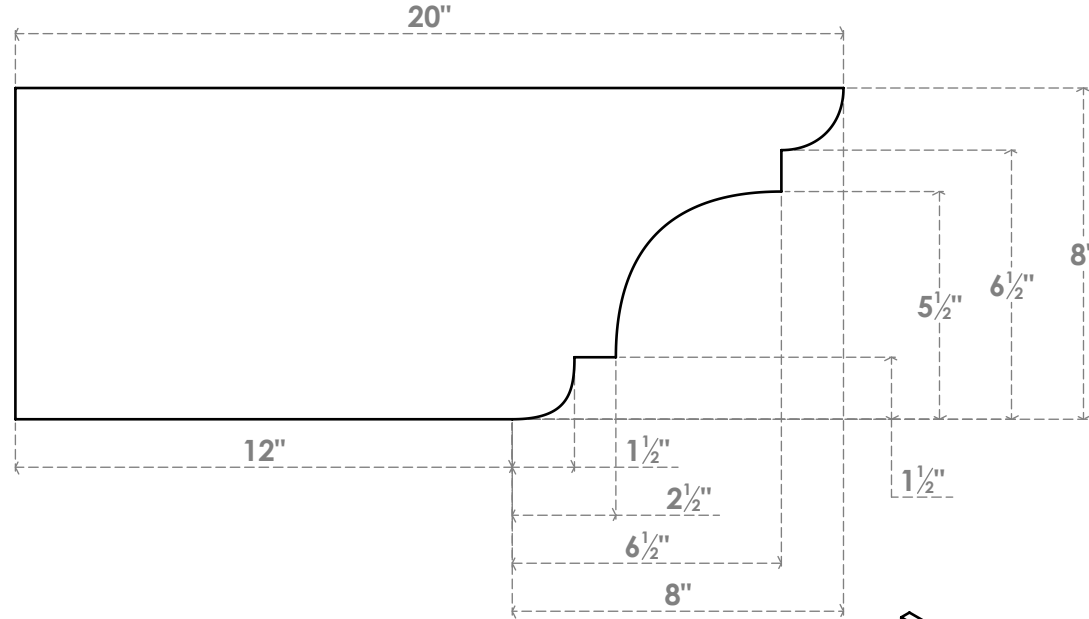

RFTP05X08X20NEB

5"W X 8"H X 20"L NEW BRIGHTON ARCHITECTURAL GRADE PVC RAFTER TAIL

SIDE PROFILE

FRONT PROFILE

ISOMETRIC

EKENA MILLWORK
 2300 WEST MAIN ST.
 CLARKSVILLE, TX 75426
 TOLL FREE: 866-607-0453
 WWW.EKENAMILLWORK.COM

NOTES

1. INSTALLATION TO BE COMPLETED IN ACCORDANCE WITH MANUFACTURER'S SPECIFICATIONS.
2. DRAWING MAY NOT BE TO SCALE
3. THIS DRAWING IS INTENDED FOR DESIGN AND PLANNING PURPOSES ONLY.
4. ALL INFORMATION CONTAINED HEREIN WAS CURRENT AT THE TIME OF DEVELOPMENT BUT MUST BE REVIEWED AND APPROVED BY THE PRODUCT MANUFACTURER TO BE CONSIDERED ACCURATE.
5. ARCHITECTURAL GRADE PVC PRODUCTS ARE MADE FROM EXPANDED CELLULAR PVC AND COME NATURALLY WHITE BUT MAY BE PAINTED