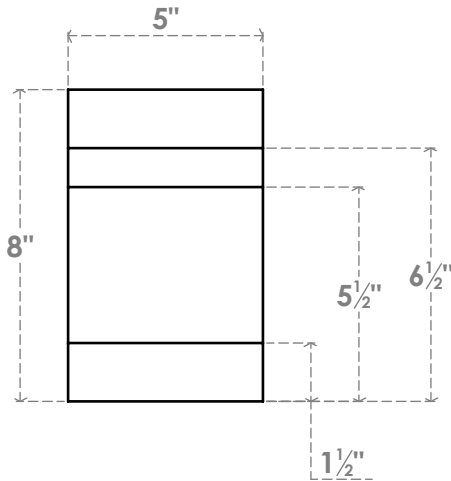

RFTP05X08X20NEB

5"W X 8"H X 20"L NEW BRIGHTON ARCHITECTURAL GRADE PVC RAFTER TAIL

SIDE PROFILE

FRONT PROFILE

ISOMETRIC

EKENA MILLWORK
 2300 WEST MAIN ST.
 CLARKSVILLE, TX 75426
 TOLL FREE: 866-607-0453
 WWW.EKENAMILLWORK.COM

NOTES

1. INSTALLATION TO BE COMPLETED IN ACCORDANCE WITH MANUFACTURER'S SPECIFICATIONS.
2. DRAWING MAY NOT BE TO SCALE
3. THIS DRAWING IS INTENDED FOR DESIGN AND PLANNING PURPOSES ONLY.
4. ALL INFORMATION CONTAINED HEREIN WAS CURRENT AT THE TIME OF DEVELOPMENT BUT MUST BE REVIEWED AND APPROVED BY THE PRODUCT MANUFACTURER TO BE CONSIDERED ACCURATE.
5. ARCHITECTURAL GRADE PVC PRODUCTS ARE MADE FROM EXPANDED CELLULAR PVC AND COME NATURALLY WHITE BUT MAY BE PAINTED