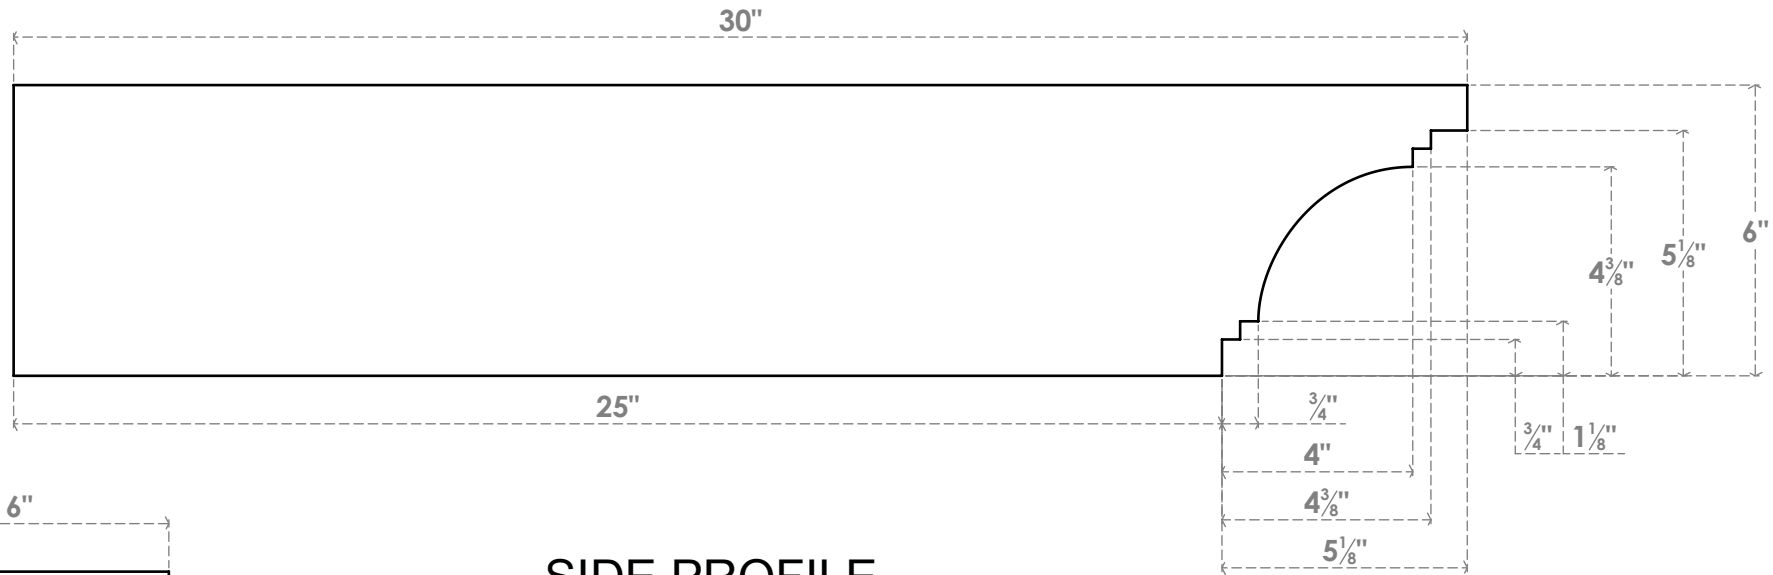

RFTP06X06X30PEC

6"W X 6"H X 30"L PESCADERO ARCHITECTURAL GRADE PVC RAFTER TAIL

EKENA MILLWORK
 2300 WEST MAIN ST.
 CLARKSVILLE, TX 75426
 TOLL FREE: 866-607-0453
 WWW.EKENAMILLWORK.COM

NOTES

1. INSTALLATION TO BE COMPLETED IN ACCORDANCE WITH MANUFACTURER'S SPECIFICATIONS.
2. DRAWING MAY NOT BE TO SCALE
3. THIS DRAWING IS INTENDED FOR DESIGN AND PLANNING PURPOSES ONLY.
4. ALL INFORMATION CONTAINED HEREIN WAS CURRENT AT THE TIME OF DEVELOPMENT BUT MUST BE REVIEWED AND APPROVED BY THE PRODUCT MANUFACTURER TO BE CONSIDERED ACCURATE.
5. ARCHITECTURAL GRADE PVC PRODUCTS ARE MADE FROM EXPANDED CELLULAR PVC AND COME NATURALLY WHITE BUT MAY BE PAINTED