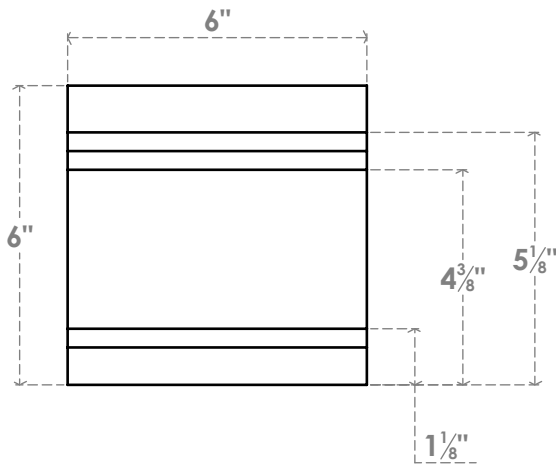

RFTP06X06X30PEC

6"W X 6"H X 30"L PESCADERO ARCHITECTURAL GRADE PVC RAFTER TAIL

EKENA MILLWORK
 2300 WEST MAIN ST.
 CLARKSVILLE, TX 75426
 TOLL FREE: 866-607-0453
 WWW.EKENAMILLWORK.COM

NOTES

1. INSTALLATION TO BE COMPLETED IN ACCORDANCE WITH MANUFACTURER'S SPECIFICATIONS.
2. DRAWING MAY NOT BE TO SCALE
3. THIS DRAWING IS INTENDED FOR DESIGN AND PLANNING PURPOSES ONLY.
4. ALL INFORMATION CONTAINED HEREIN WAS CURRENT AT THE TIME OF DEVELOPMENT BUT MUST BE REVIEWED AND APPROVED BY THE PRODUCT MANUFACTURER TO BE CONSIDERED ACCURATE.
5. ARCHITECTURAL GRADE PVC PRODUCTS ARE MADE FROM EXPANDED CELLULAR PVC AND COME NATURALLY WHITE BUT MAY BE PAINTED