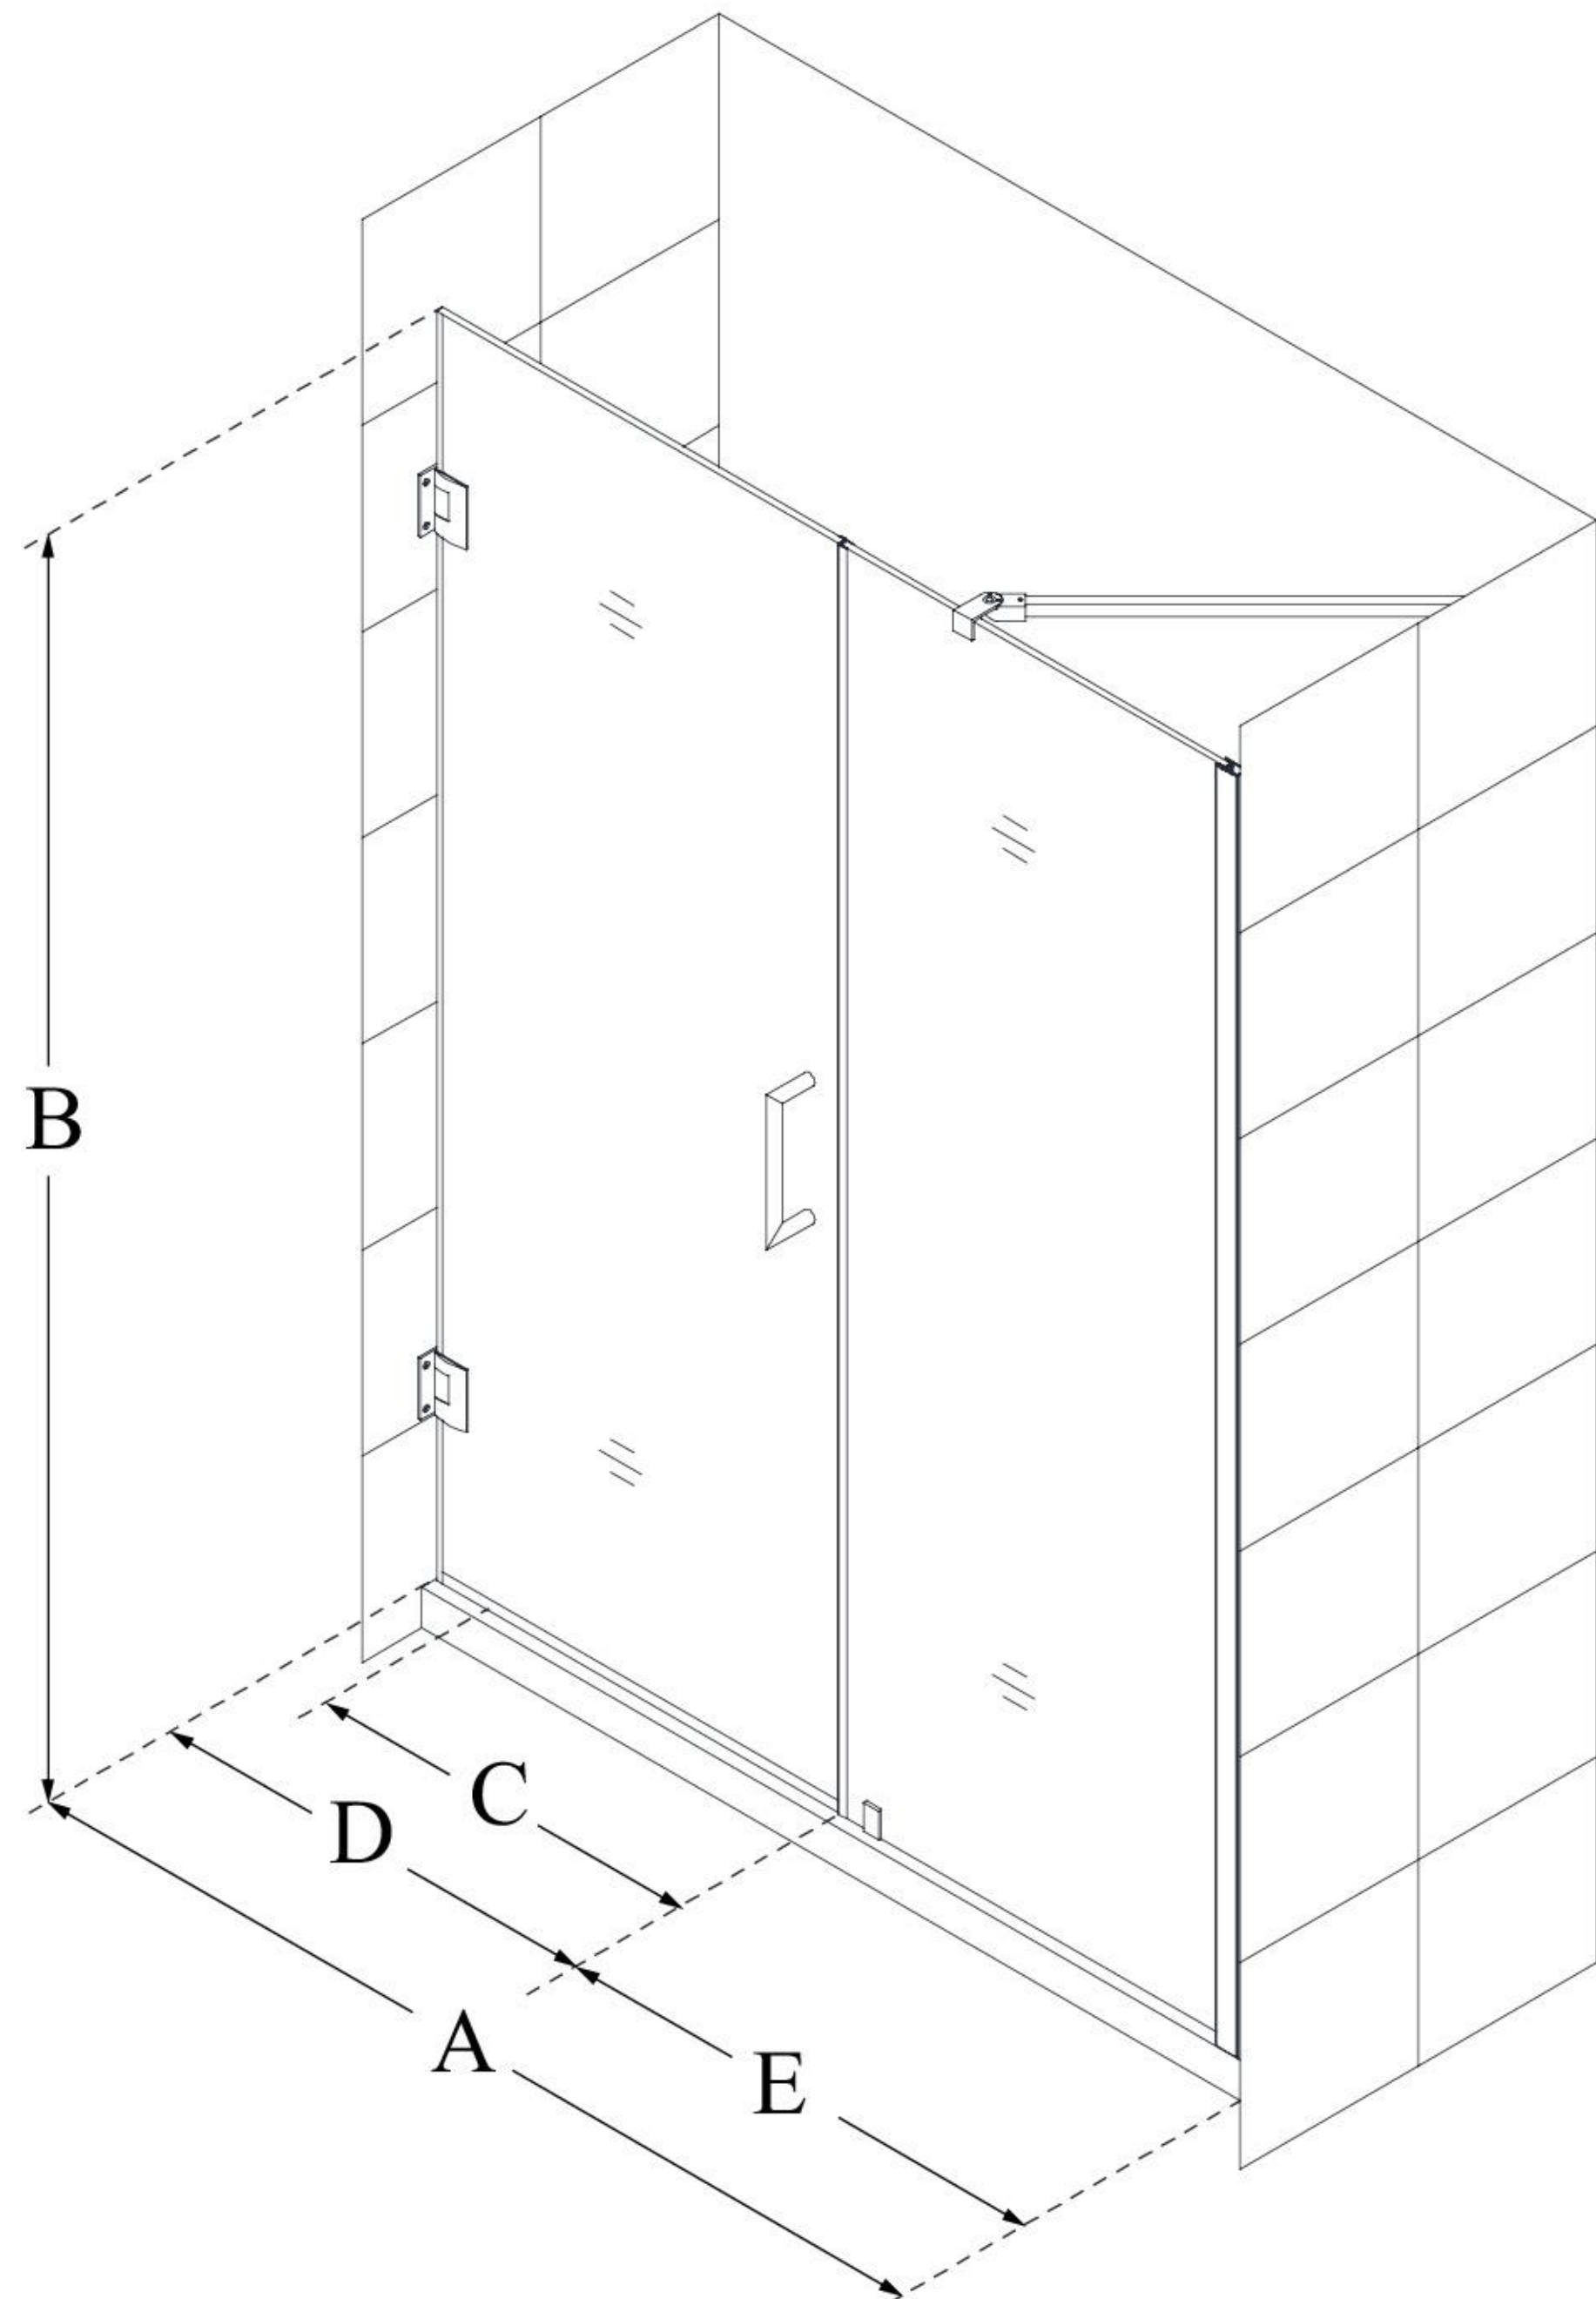

MODEL INFORMATION

SHDR-20597210

UNIDOOR

DreamLine Unidoor 59-60 in. W x
72 in. H Frameless Hinged Shower
Door with Support Arm, Clear
Glass

SWING DOOR

CONFIGURATION DIMENSIONS:

A: 59 - 60 in.

MODEL WIDTH

B: 72 in.

MODEL HEIGHT

C: 28 in.

ACCESS WIDTH

D: 29 in.

DOOR WIDTH

E: 30 in.

INLINE PANEL WIDTH