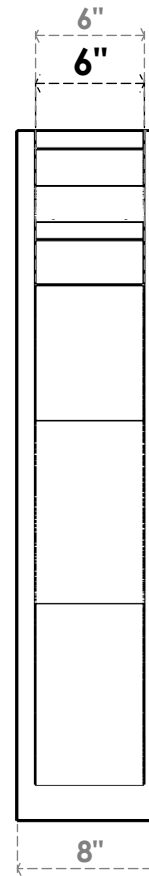

ITEM NUMBER: OUTUROC060X080X32000X38000X060X020X060FST04RCPR

6"W TOP X 8"W BACK X 32"D X 38"H X 6"T TOP X 2"T BACK TIMBERTHANE ROUGH CEDAR FUNSTON FAUX WOOD OPEN OUTLOOKER, TRADITIONAL TOP AND BLOCK BACK, 6"W CLOSED BRACE, PRIMED TAN

EKENA MILLWORK
2300 WEST MAIN ST.
CLARKSVILLE, TX 75426
TOLL FREE: 866-607-0453
WWW.EKENAMILLWORK.COM

NOTES

1. INSTALLATION TO BE COMPLETED IN ACCORDANCE WITH MANUFACTURER'S SPECIFICATIONS.
2. DRAWING MAY NOT BE TO SCALE
3. THIS DRAWING IS INTENDED FOR DESIGN AND PLANNING PURPOSES ONLY.
4. ALL INFORMATION CONTAINED HEREIN WAS CURRENT AT THE TIME OF DEVELOPMENT BUT MUST BE REVIEWED AND APPROVED BY THE PRODUCT MANUFACTURER TO BE CONSIDERED ACCURATE.
5. TIMBERTHANE ARCHITECTURAL PRODUCTS ARE MADE FROM HIGH DENSITY URETHANE AND COME FACTORY PRIMED