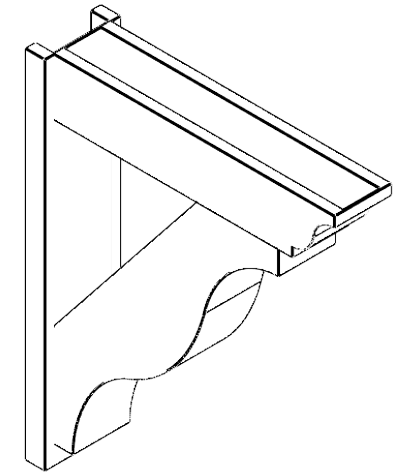

ITEM NUMBER: OUTUROC060X080X32000X38000X060X020X060FST04RCPR

6"W TOP X 8"W BACK X 32"D X 38"H X 6"T TOP X 2"T BACK TIMBERTHANE ROUGH CEDAR FUNSTON FAUX WOOD OPEN OUTLOOKER, TRADITIONAL TOP AND BLOCK BACK, 6"W CLOSED BRACE, PRIMED TAN

EKENA MILLWORK
2300 WEST MAIN ST.
CLARKSVILLE, TX 75426
TOLL FREE: 866-607-0453
WWW.EKENAMILLWORK.COM

NOTES

1. INSTALLATION TO BE COMPLETED IN ACCORDANCE WITH MANUFACTURER'S SPECIFICATIONS.
2. DRAWING MAY NOT BE TO SCALE
3. THIS DRAWING IS INTENDED FOR DESIGN AND PLANNING PURPOSES ONLY.
4. ALL INFORMATION CONTAINED HEREIN WAS CURRENT AT THE TIME OF DEVELOPMENT BUT MUST BE REVIEWED AND APPROVED BY THE PRODUCT MANUFACTURER TO BE CONSIDERED ACCURATE.
5. TIMBERTHANE ARCHITECTURAL PRODUCTS ARE MADE FROM HIGH DENSITY URETHANE AND COME FACTORY PRIMED