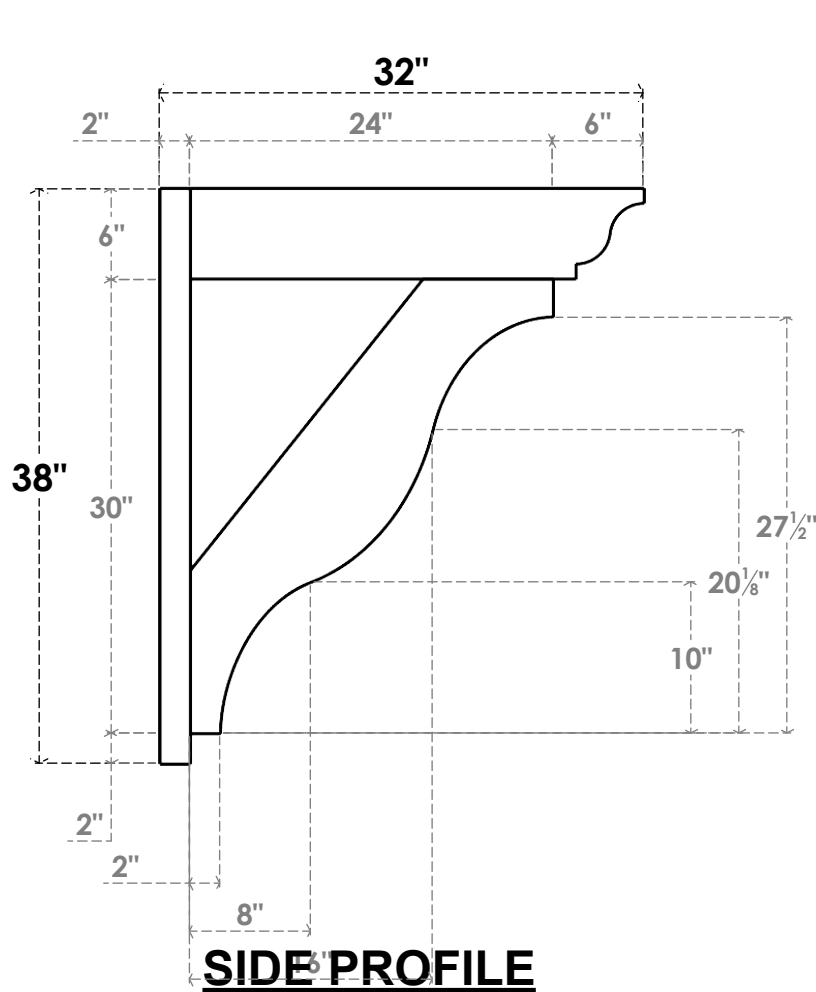

ITEM NUMBER: OUTUROC060X080X32000X38000X060X020X060FST04RCPR

6"W TOP X 8"W BACK X 32"D X 38"H X 6"T TOP X 2"T BACK TIMBERTHANE ROUGH CEDAR FUNSTON FAUX WOOD OPEN OUTLOOKER, TRADITIONAL TOP AND BLOCK BACK, 6"W CLOSED BRACE, PRIMED TAN

EKENA MILLWORK
2300 WEST MAIN ST.
CLARKSVILLE, TX 75426
TOLL FREE: 866-607-0453
WWW.EKENAMILLWORK.COM

NOTES

1. INSTALLATION TO BE COMPLETED IN ACCORDANCE WITH MANUFACTURER'S SPECIFICATIONS.
2. DRAWING MAY NOT BE TO SCALE
3. THIS DRAWING IS INTENDED FOR DESIGN AND PLANNING PURPOSES ONLY.
4. ALL INFORMATION CONTAINED HEREIN WAS CURRENT AT THE TIME OF DEVELOPMENT BUT MUST BE REVIEWED AND APPROVED BY THE PRODUCT MANUFACTURER TO BE CONSIDERED ACCURATE.
5. TIMBERTHANE ARCHITECTURAL PRODUCTS ARE MADE FROM HIGH DENSITY URETHANE AND COME FACTORY PRIMED