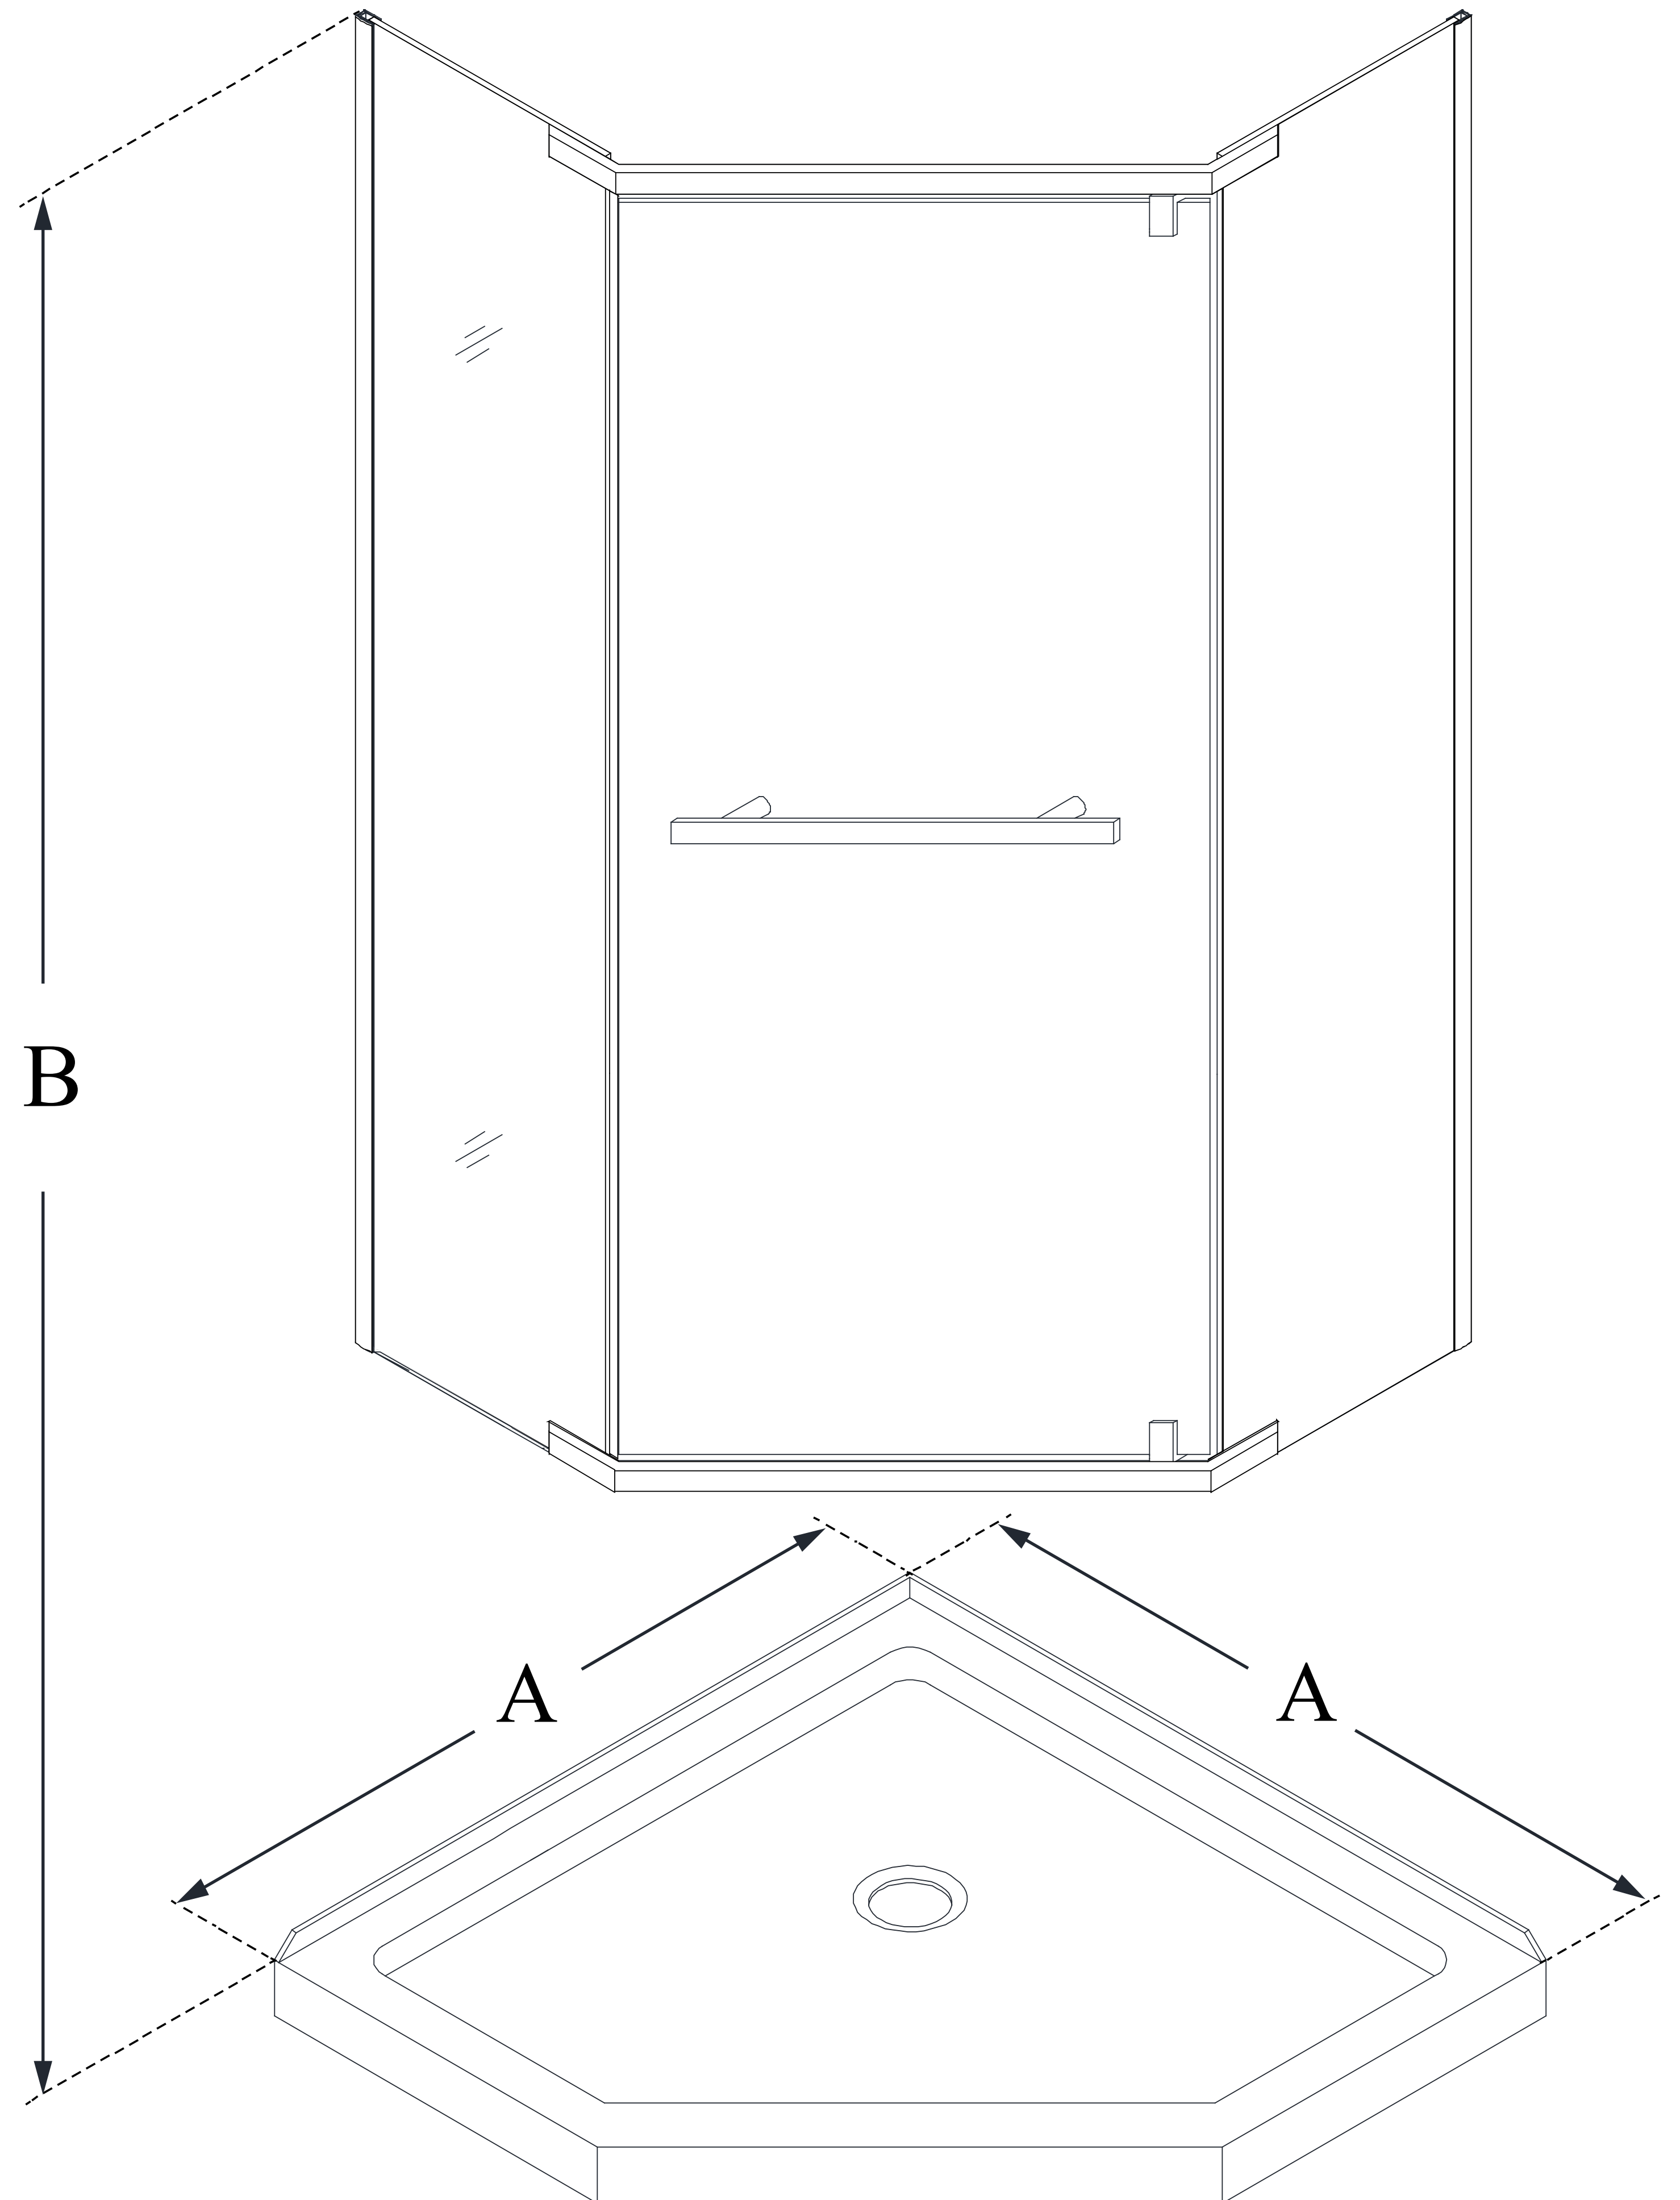

# PRISM

DreamLine Prism 38 in. x 38 in.  
x 74 3/4 in. H Frameless Pivot  
Shower Enclosure and SlimLine  
Shower Base Kit

## KIT CONTENTS:

- SHOWER ENCLOSURE
- SHOWER BASE

## CONFIGURATION DIMENSIONS:

**A: 38 in.**  
KIT WIDTH

**B: 74 3/4 in.**  
KIT HEIGHT

**G: 38 in.**  
KIT DEPTH

**AVAILABLE DRAIN LOCATIONS:**  
- CORNER

For precise drain location, please refer to the  
included base technical drawing