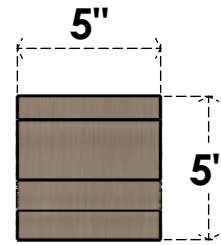

ITEM NUMBER: CORU05X05X05ASHRCPR

5"W X 5"D X 5"H SERIES 1 WIDE ASHEBORO ROUGH CEDAR TIMBERTHANE
FAUX WOOD CORBEL, PRIMED

SIDE PROFILE

FRONT PROFILE

ISOMETRIC

EKENA MILLWORK
2300 WEST MAIN ST.
CLARKSVILLE, TX 75426
TOLL FREE: 866-607-0453
WWW.EKENAMILLWORK.COM

NOTES

1. INSTALLATION TO BE COMPLETED IN ACCORDANCE WITH MANUFACTURER'S SPECIFICATIONS.
2. DRAWING MAY NOT BE TO SCALE
3. THIS DRAWING IS INTENDED FOR DESIGN AND PLANNING PURPOSES ONLY.
4. ALL INFORMATION CONTAINED HEREIN WAS CURRENT AT THE TIME OF DEVELOPMENT BUT MUST BE REVIEWED AND APPROVED BY THE PRODUCT MANUFACTURER TO BE CONSIDERED ACCURATE.
5. TIMBERTHANE ARCHITECTURAL PRODUCTS ARE MADE FROM HIGH DENSITY URETHANE AND COME FACTORY PRIMED