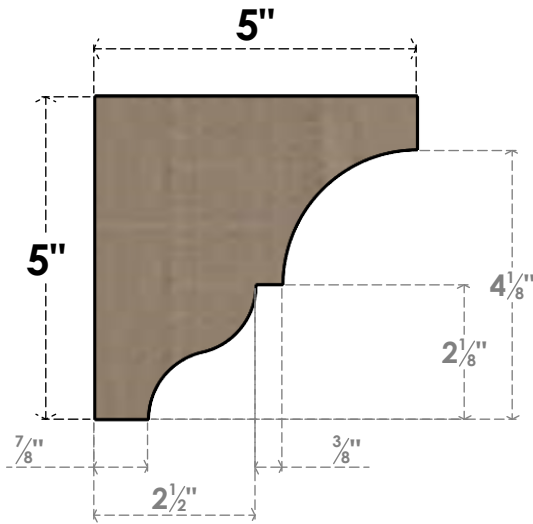

ITEM NUMBER: CORU05X05X05ASHRCPR

5"W X 5"D X 5"H SERIES 1 WIDE ASHEBORO ROUGH CEDAR TIMBERTHANE
FAUX WOOD CORBEL, PRIMED

SIDE PROFILE

FRONT PROFILE

ISOMETRIC

EKENA MILLWORK
2300 WEST MAIN ST.
CLARKSVILLE, TX 75426
TOLL FREE: 866-607-0453
WWW.EKENAMILLWORK.COM

NOTES

1. INSTALLATION TO BE COMPLETED IN ACCORDANCE WITH MANUFACTURER'S SPECIFICATIONS.
2. DRAWING MAY NOT BE TO SCALE
3. THIS DRAWING IS INTENDED FOR DESIGN AND PLANNING PURPOSES ONLY.
4. ALL INFORMATION CONTAINED HEREIN WAS CURRENT AT THE TIME OF DEVELOPMENT BUT MUST BE REVIEWED AND APPROVED BY THE PRODUCT MANUFACTURER TO BE CONSIDERED ACCURATE.
5. TIMBERTHANE ARCHITECTURAL PRODUCTS ARE MADE FROM HIGH DENSITY URETHANE AND COME FACTORY PRIMED