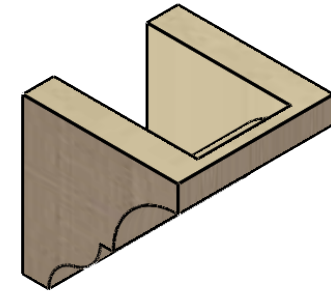

ITEM NUMBER: CORU05X05X05ASHRCPR

5"W X 5"D X 5"H SERIES 1 WIDE ASHEBORO ROUGH CEDAR TIMBERTHANE
FAUX WOOD CORBEL, PRIMED

SIDE PROFILE

FRONT PROFILE

ISOMETRIC

EKENA MILLWORK
2300 WEST MAIN ST.
CLARKSVILLE, TX 75426
TOLL FREE: 866-607-0453
WWW.EKENAMILLWORK.COM

NOTES

1. INSTALLATION TO BE COMPLETED IN ACCORDANCE WITH MANUFACTURER'S SPECIFICATIONS.
2. DRAWING MAY NOT BE TO SCALE
3. THIS DRAWING IS INTENDED FOR DESIGN AND PLANNING PURPOSES ONLY.
4. ALL INFORMATION CONTAINED HEREIN WAS CURRENT AT THE TIME OF DEVELOPMENT BUT MUST BE REVIEWED AND APPROVED BY THE PRODUCT MANUFACTURER TO BE CONSIDERED ACCURATE.
5. TIMBERTHANE ARCHITECTURAL PRODUCTS ARE MADE FROM HIGH DENSITY URETHANE AND COME FACTORY PRIMED