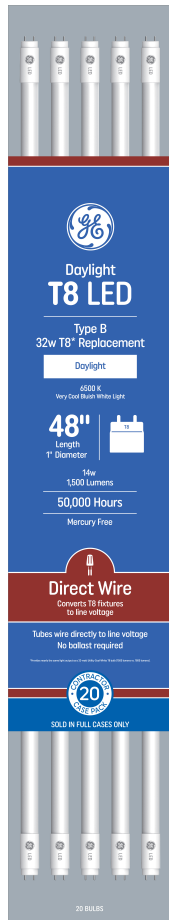

# GE Direct Wire 32-Watt EQ 48-in Daylight Linear Type B LED Tube Light Bulb

Model #: 93129299

<b>Series Name</b>	Direct Wire	<b>ENERGY STAR Certified</b>	X
<b>Wattage Equivalent</b>	32	<b>Tube Type</b>	Linear
<b>Rated Life (Hours)</b>	50000	<b>Indoor/Outdoor</b>	For indoor or enclosed outdoor use only
<b>Actual LED Tube Length (Inches)</b>	48	<b>Light Color</b>	Daylight
<b>Common LED Tube Length (Inches)</b>	48	<b>Total Package Quantity</b>	20
<b>Color Temperature (Kelvins)</b>	6500	<b>Type</b>	Type B
<b>Lumens</b>	1500	<b>Bulb Wattage</b>	14
<b>Bulb Voltage</b>	120	<b>Tunable</b>	X
<b>Plug-In Type</b>	Medium Bi-Pin	<b>Lowe's Exclusive</b>	X
<b>Rapid Start Compatible</b>	X	<b>Dimmable</b>	X
<b>Ballast Type Compatible</b>	X	<b>Glass Type</b>	Frosted
<b>Light Bulb Base Type</b>	G13	<b>Bulk Buy</b>	X
<b>Encircled "E" Required on Product or Pkg</b>	X	<b>CEC Compliant (CA)</b>	X
<b>Warranty</b>	5-year limited		