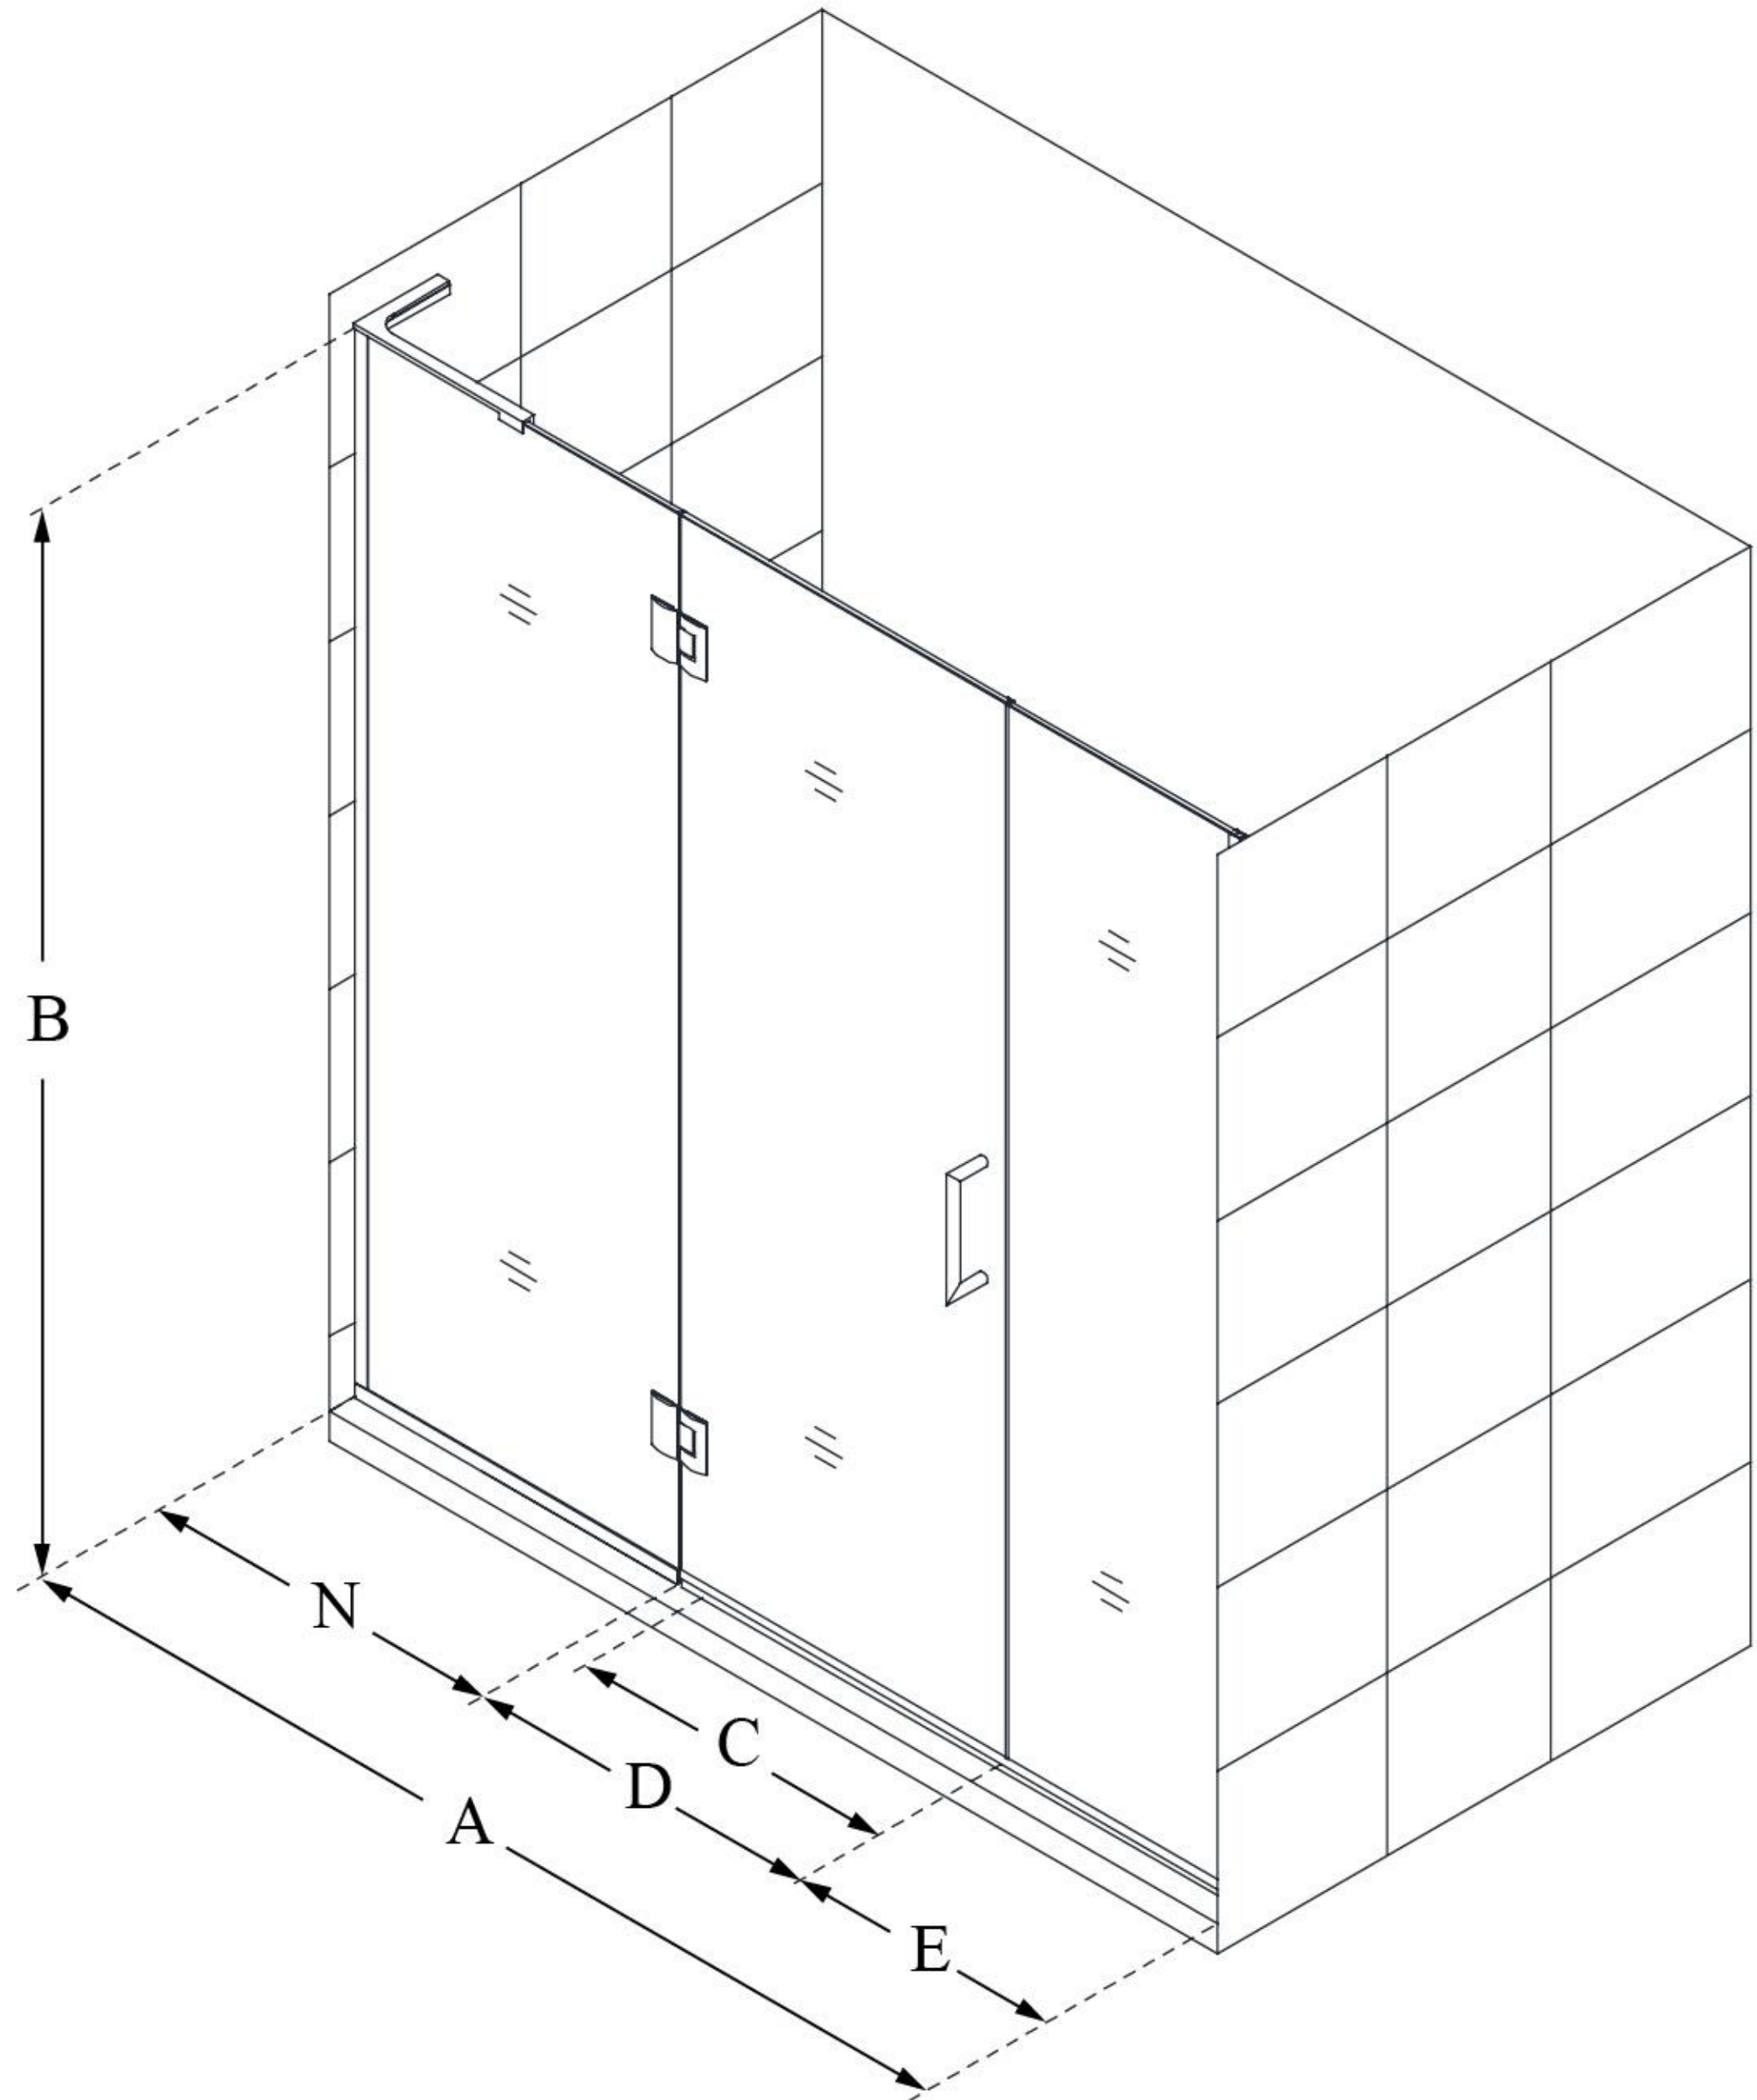

MODEL INFORMATION

D32814572

UNIDOOR-X

DreamLine Unidoor-X 66 1/2-67
in. W x 72 in. H Frameless Hinged
Shower Door, Clear Glass

SWING DOOR

CONFIGURATION DIMENSIONS:

A: 66 1/2 - 67 in.

MODEL WIDTH

B: 72 in.

MODEL HEIGHT

C: 27 in.

ACCESS WIDTH

D: 28 in.

DOOR WIDTH

E: 14 1/2 in.

INLINE PANEL WIDTH

N: 24 in.

HINGE PANEL WIDTH

DreamLine reserves the right to update or modify the hardware or materials pictured without prior notice for the purpose of product improvement and customer satisfaction.