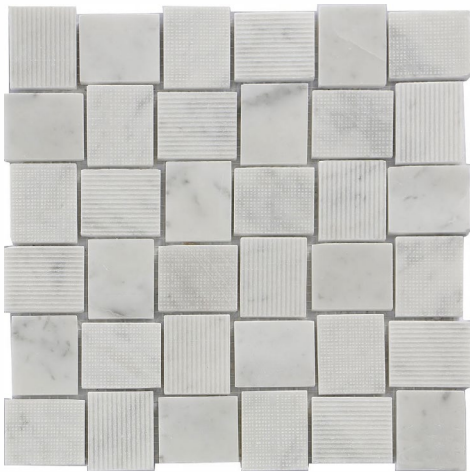

SUMATRA CARRARA

Product Code	APLBL8806CAA
Material	Bianco Carrara
Surface	Polished, Etched
Sheet Size	10.9x10.9"
Thickness	3/8"
Sheet Coverage Area	0.825
Chip Size	1.6x1.9"
Quantity in a box	5 sh./box
Sq.ft/box	4.125
Lead Time	Stocked