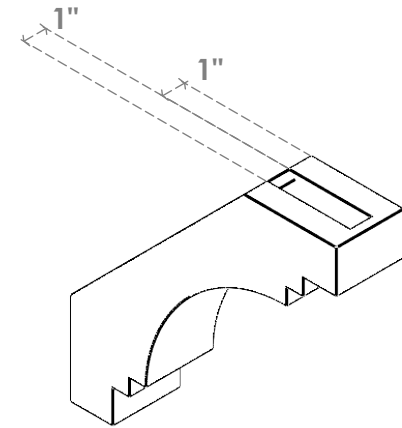

ITEM NUMBER: BRCURO030X12000X12000PECRCPR

3"W X 12"D X 12"H PESCADERO ROUGH CEDAR WOODGRAIN OPEN
TIMBERTHANE BRACE, PRIMED TAN

SIDE PROFILE

FRONT PROFILE

ISOMETRIC

EKENA MILLWORK
2300 WEST MAIN ST.
CLARKSVILLE, TX 75426
TOLL FREE: 866-607-0453
WWW.EKENAMILLWORK.COM

NOTES

1. INSTALLATION TO BE COMPLETED IN ACCORDANCE WITH MANUFACTURER'S SPECIFICATIONS.
2. DRAWING MAY NOT BE TO SCALE
3. THIS DRAWING IS INTENDED FOR DESIGN AND PLANNING PURPOSES ONLY.
4. ALL INFORMATION CONTAINED HEREIN WAS CURRENT AT THE TIME OF DEVELOPMENT BUT MUST BE REVIEWED AND APPROVED BY THE PRODUCT MANUFACTURER TO BE CONSIDERED ACCURATE.
5. TIMBERTHANE ARCHITECTURAL PRODUCTS ARE MADE FROM HIGH DENSITY URETHANE AND COME FACTORY PRIMED