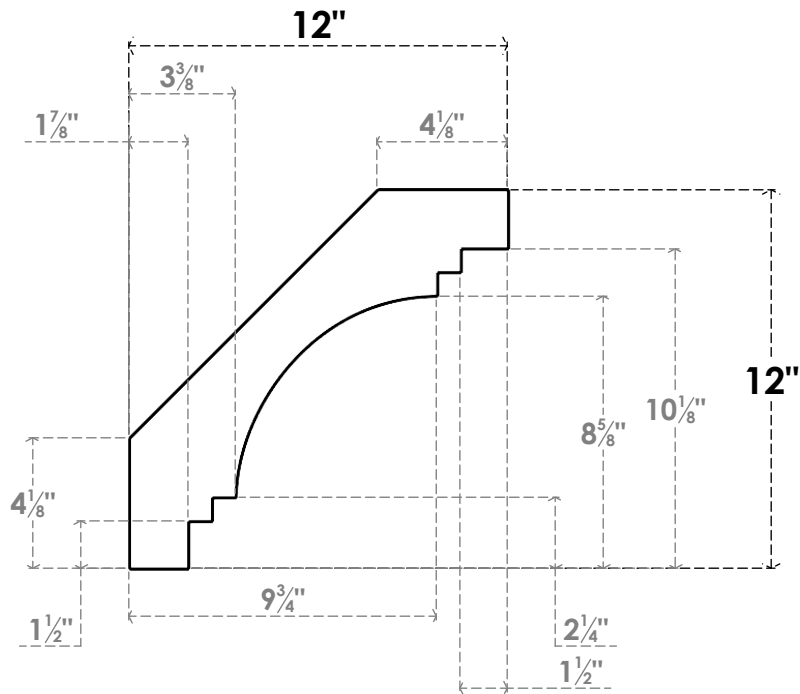

ITEM NUMBER: BRCURO030X12000X12000PECRCPR

3"W X 12"D X 12"H PESCADERO ROUGH CEDAR WOODGRAIN OPEN
TIMBERTHANE BRACE, PRIMED TAN

SIDE PROFILE

FRONT PROFILE

ISOMETRIC

EKENA MILLWORK
2300 WEST MAIN ST.
CLARKSVILLE, TX 75426
TOLL FREE: 866-607-0453
WWW.EKENAMILLWORK.COM

NOTES

1. INSTALLATION TO BE COMPLETED IN ACCORDANCE WITH MANUFACTURER'S SPECIFICATIONS.
2. DRAWING MAY NOT BE TO SCALE
3. THIS DRAWING IS INTENDED FOR DESIGN AND PLANNING PURPOSES ONLY.
4. ALL INFORMATION CONTAINED HEREIN WAS CURRENT AT THE TIME OF DEVELOPMENT BUT MUST BE REVIEWED AND APPROVED BY THE PRODUCT MANUFACTURER TO BE CONSIDERED ACCURATE.
5. TIMBERTHANE ARCHITECTURAL PRODUCTS ARE MADE FROM HIGH DENSITY URETHANE AND COME FACTORY PRIMED