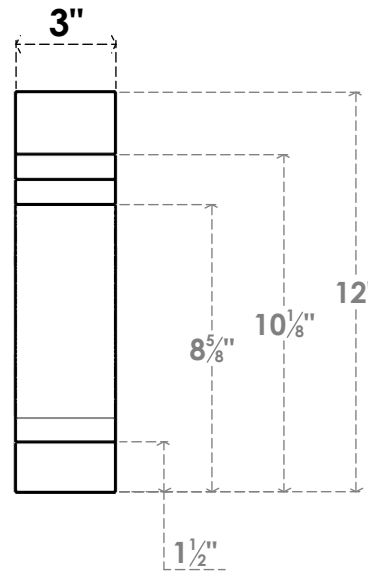

ITEM NUMBER: BRCURO030X12000X12000PECRCPR

3"W X 12"D X 12"H PESCADERO ROUGH CEDAR WOODGRAIN OPEN
TIMBERTHANE BRACE, PRIMED TAN

SIDE PROFILE

FRONT PROFILE

ISOMETRIC

EKENA MILLWORK
2300 WEST MAIN ST.
CLARKSVILLE, TX 75426
TOLL FREE: 866-607-0453
WWW.EKENAMILLWORK.COM

NOTES

1. INSTALLATION TO BE COMPLETED IN ACCORDANCE WITH MANUFACTURER'S SPECIFICATIONS.
2. DRAWING MAY NOT BE TO SCALE
3. THIS DRAWING IS INTENDED FOR DESIGN AND PLANNING PURPOSES ONLY.
4. ALL INFORMATION CONTAINED HEREIN WAS CURRENT AT THE TIME OF DEVELOPMENT BUT MUST BE REVIEWED AND APPROVED BY THE PRODUCT MANUFACTURER TO BE CONSIDERED ACCURATE.
5. TIMBERTHANE ARCHITECTURAL PRODUCTS ARE MADE FROM HIGH DENSITY URETHANE AND COME FACTORY PRIMED