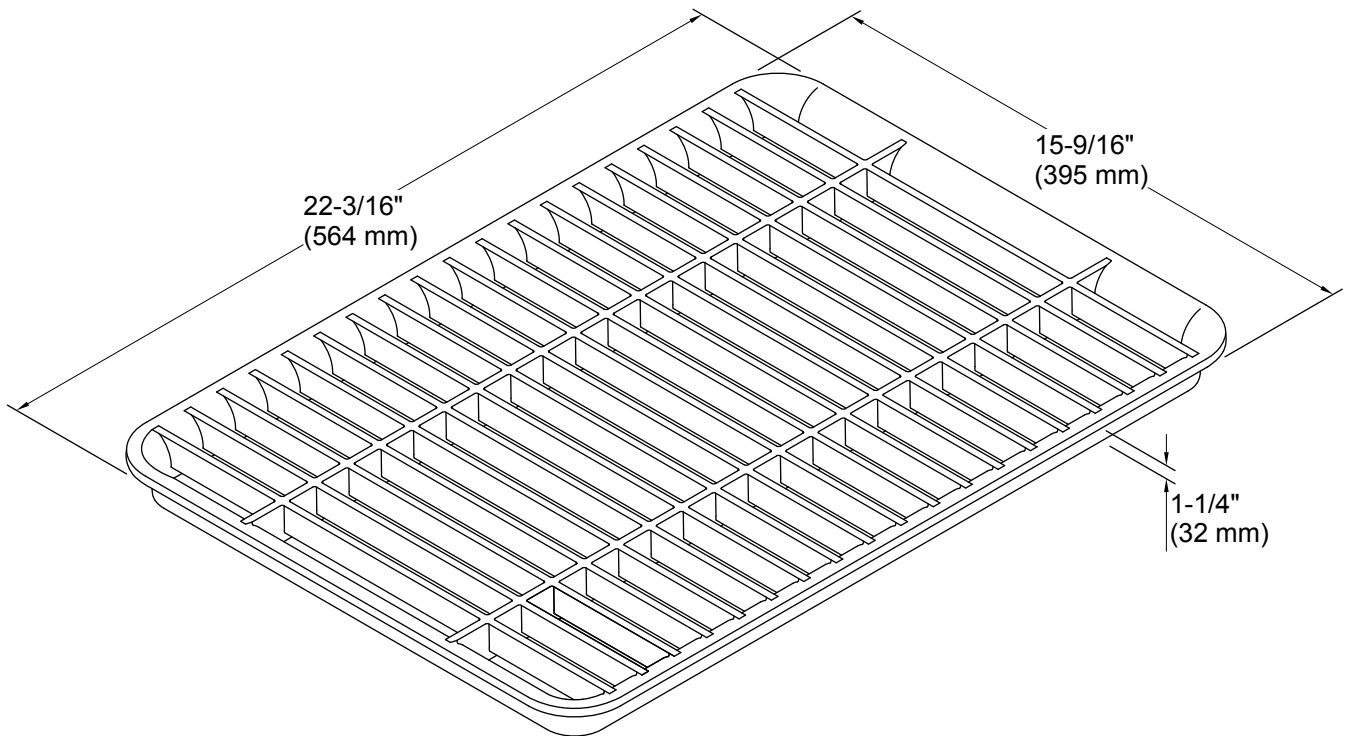

	0	White
--	---	-------

KOHLER®

Farmstead®
Multipurpose Grated Rack
K-21112

Technical Information

All product dimensions are nominal.

1-800-4KOHLER (1-800-456-4537)

Kohler Co. reserves the right to make revisions without notice to product specifications.