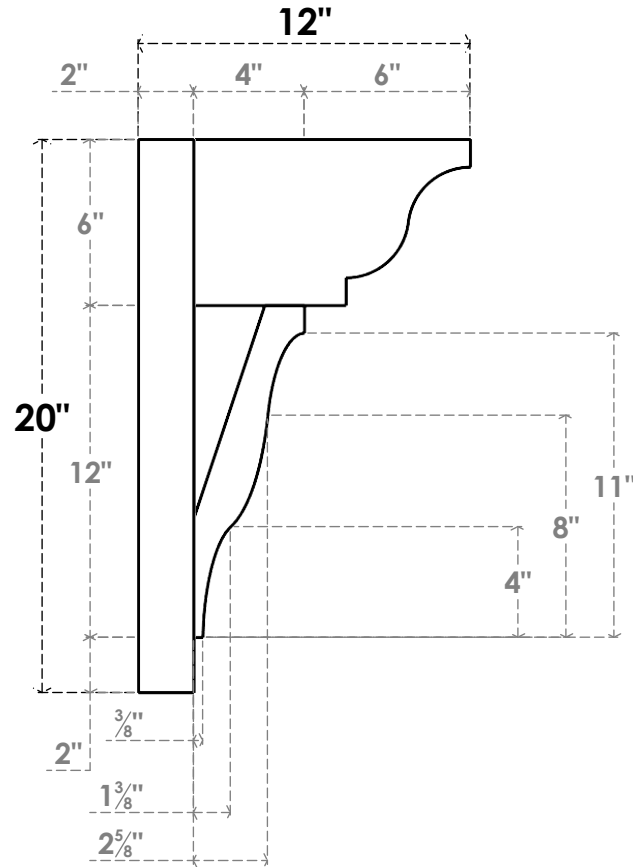

ITEM NUMBER: OUTUROC060X080X12000X20000X060X020X060FST04RCPR

6"W TOP X 8"W BACK X 12"D X 20"H X 6"T TOP X 2"T BACK TIMBERTHANE ROUGH CEDAR FUNSTON FAUX WOOD OPEN OUTLOOKER, TRADITIONAL TOP AND BLOCK BACK, 6"W CLOSED BRACE, PRIMED TAN

SIDE PROFILE

FRONT PROFILE

ISOMETRIC

GENERATED DATE : 07/06/2023

EKENA
MILLWORK
2300 WEST MAIN ST.
CLARKSVILLE, TX 75426
TOLL FREE: 866-607-0453
WWW.EKENAMILLWORK.COM

NOTES

1. INSTALLATION TO BE COMPLETED IN ACCORDANCE WITH MANUFACTURER'S SPECIFICATIONS.
2. DRAWING MAY NOT BE TO SCALE
3. THIS DRAWING IS INTENDED FOR DESIGN AND PLANNING PURPOSES ONLY.
4. ALL INFORMATION CONTAINED HEREIN WAS CURRENT AT THE TIME OF DEVELOPMENT BUT MUST BE REVIEWED AND APPROVED BY THE PRODUCT MANUFACTURER TO BE CONSIDERED ACCURATE.
5. TIMBERTHANE ARCHITECTURAL PRODUCTS ARE MADE FROM HIGH DENSITY URETHANE AND COME FACTORY PRIMED