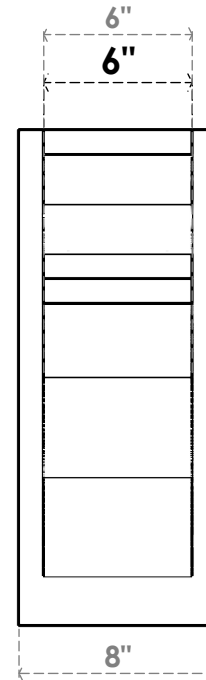

ITEM NUMBER: OUTUROC060X080X12000X20000X060X020X060FST04RCPR

6"W TOP X 8"W BACK X 12"D X 20"H X 6"T TOP X 2"T BACK TIMBERTHANE ROUGH CEDAR FUNSTON FAUX WOOD OPEN OUTLOOKER, TRADITIONAL TOP AND BLOCK BACK, 6"W CLOSED BRACE, PRIMED TAN

SIDE PROFILE

FRONT PROFILE

ISOMETRIC

GENERATED DATE : 07/06/2023

EKENA
MILLWORK
2300 WEST MAIN ST.
CLARKSVILLE, TX 75426
TOLL FREE: 866-607-0453
WWW.EKENAMILLWORK.COM

NOTES

1. INSTALLATION TO BE COMPLETED IN ACCORDANCE WITH MANUFACTURER'S SPECIFICATIONS.
2. DRAWING MAY NOT BE TO SCALE
3. THIS DRAWING IS INTENDED FOR DESIGN AND PLANNING PURPOSES ONLY.
4. ALL INFORMATION CONTAINED HEREIN WAS CURRENT AT THE TIME OF DEVELOPMENT BUT MUST BE REVIEWED AND APPROVED BY THE PRODUCT MANUFACTURER TO BE CONSIDERED ACCURATE.
5. TIMBERTHANE ARCHITECTURAL PRODUCTS ARE MADE FROM HIGH DENSITY URETHANE AND COME FACTORY PRIMED