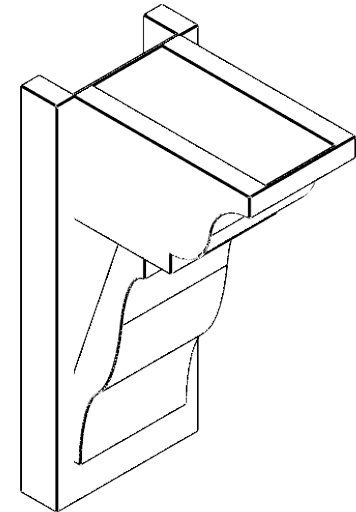

ITEM NUMBER: OUTUROC060X080X12000X20000X060X020X060FST04RCPR

6"W TOP X 8"W BACK X 12"D X 20"H X 6"T TOP X 2"T BACK TIMBERTHANE ROUGH CEDAR FUNSTON FAUX WOOD OPEN OUTLOOKER, TRADITIONAL TOP AND BLOCK BACK, 6"W CLOSED BRACE, PRIMED TAN

SIDE PROFILE

FRONT PROFILE

ISOMETRIC

GENERATED DATE : 07/06/2023

EKENA
MILLWORK
2300 WEST MAIN ST.
CLARKSVILLE, TX 75426
TOLL FREE: 866-607-0453
WWW.EKENAMILLWORK.COM

NOTES

1. INSTALLATION TO BE COMPLETED IN ACCORDANCE WITH MANUFACTURER'S SPECIFICATIONS.
2. DRAWING MAY NOT BE TO SCALE
3. THIS DRAWING IS INTENDED FOR DESIGN AND PLANNING PURPOSES ONLY.
4. ALL INFORMATION CONTAINED HEREIN WAS CURRENT AT THE TIME OF DEVELOPMENT BUT MUST BE REVIEWED AND APPROVED BY THE PRODUCT MANUFACTURER TO BE CONSIDERED ACCURATE.
5. TIMBERTHANE ARCHITECTURAL PRODUCTS ARE MADE FROM HIGH DENSITY URETHANE AND COME FACTORY PRIMED