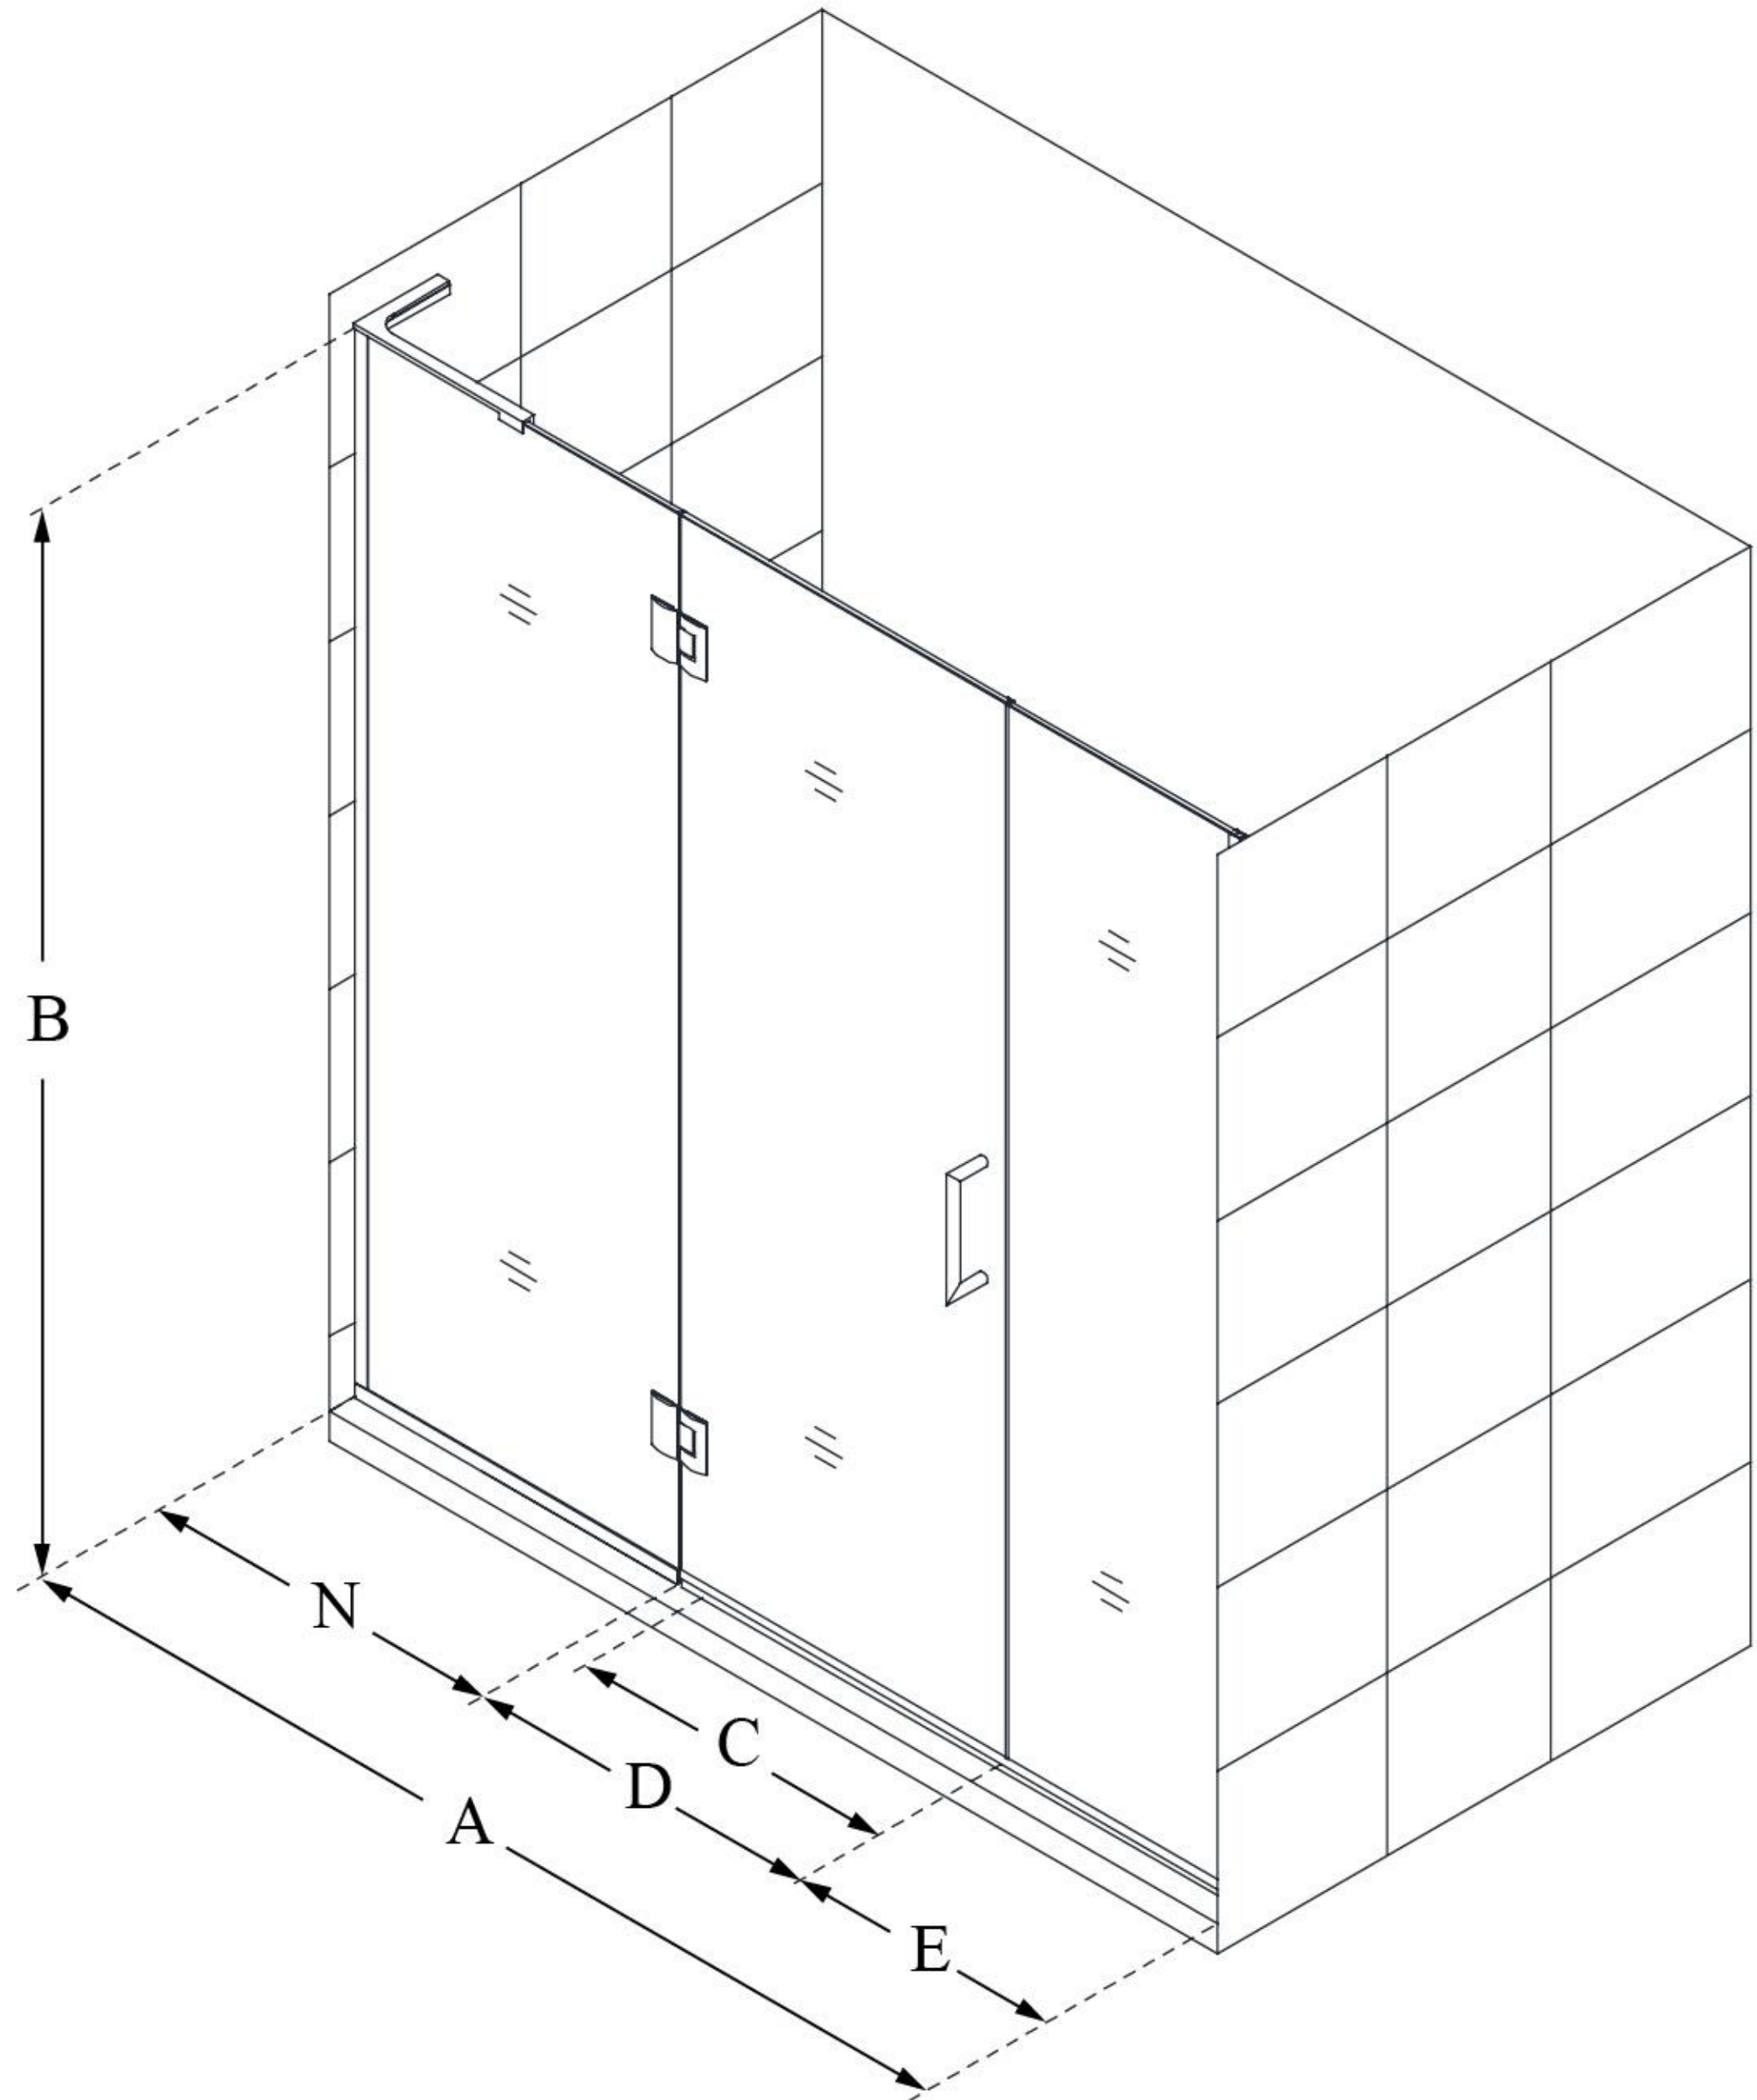

MODEL INFORMATION

D32306572

UNIDOOR-X

DreamLine Unidoor-X 53 1/2-54
in. W x 72 in. H Frameless Hinged
Shower Door, Clear Glass

SWING DOOR

CONFIGURATION DIMENSIONS:

A: 53 1/2 - 54 in.

MODEL WIDTH

B: 72 in.

MODEL HEIGHT

C: 22 in.

ACCESS WIDTH

D: 23 in.

DOOR WIDTH

E: 6 1/2 in.

INLINE PANEL WIDTH

N: 24 in.

HINGE PANEL WIDTH

DreamLine reserves the right to update or modify the hardware or materials pictured without prior notice for the purpose of product improvement and customer satisfaction.