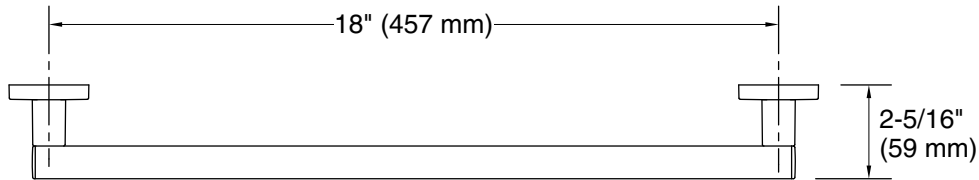

Features

- 18" (457 mm) bar
- Provides minimum 300 lb load capacity
- Coordinates with other products in the Square collection

Material

- Premium metal construction for durability and reliability
- KOHLER finishes resist corrosion and tarnishing

Technical Information

All product dimensions are nominal.

Material: Zinc, Stainless Steel

Notes

Install this product according to the installation instructions.

WARNING: Risk of personal injury. The wall plates on the grab bar must be mounted to a brace between the wall studs. This will ensure that the weight of the user is adequately supported.