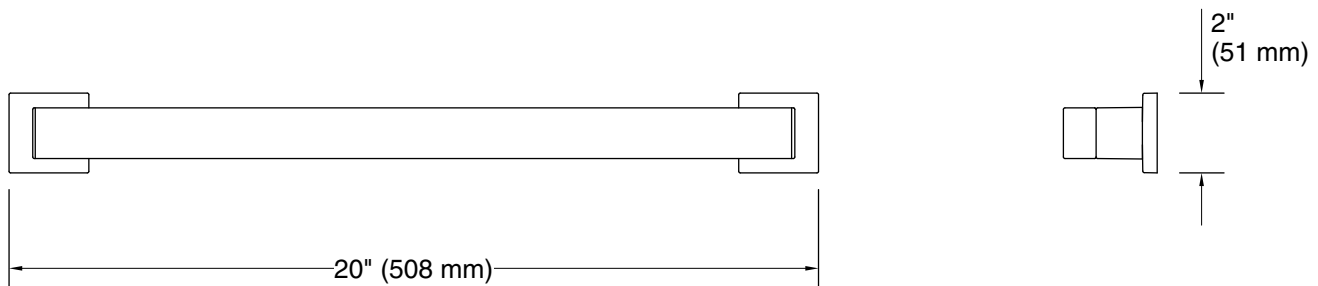

Features

- 18" (457 mm) bar
- Provides minimum 300 lb load capacity
- Coordinates with other products in the Square collection

Material

- Premium metal construction for durability and reliability
- KOHLER finishes resist corrosion and tarnishing

Technical Information

All product dimensions are nominal.

Material: Zinc, Stainless Steel

Notes

Install this product according to the installation instructions.

WARNING: Risk of personal injury. The wall plates on the grab bar must be mounted to a brace between the wall studs. This will ensure that the weight of the user is adequately supported.