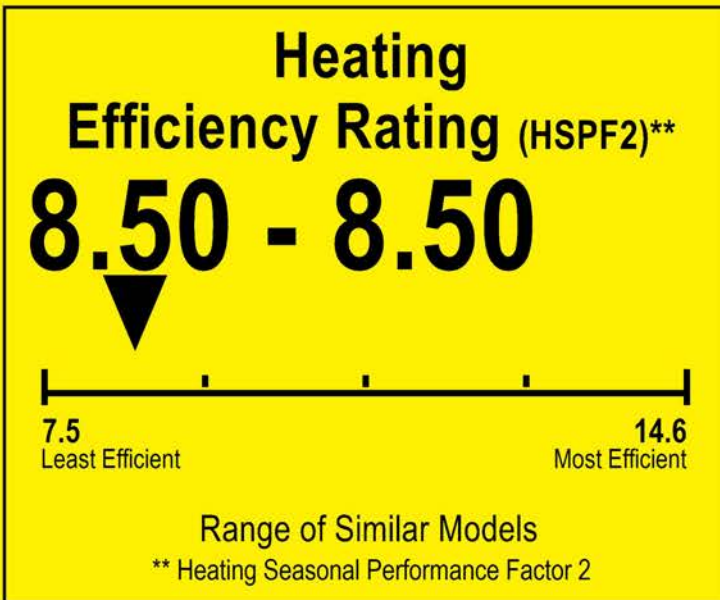

U.S. Government

Federal law prohibits removal of this label before consumer purchase.

ENERGYGUIDE

Heat Pump
Cooling and Heating
Split System

MRCOOL
Model EZPRO-18-HP-C-23011DE-O

▼ This system's efficiency ratings depend on the coil your contractor installs with this unit. The heating efficiency rating varies slightly in different geographic regions. Ask your contractor for details.