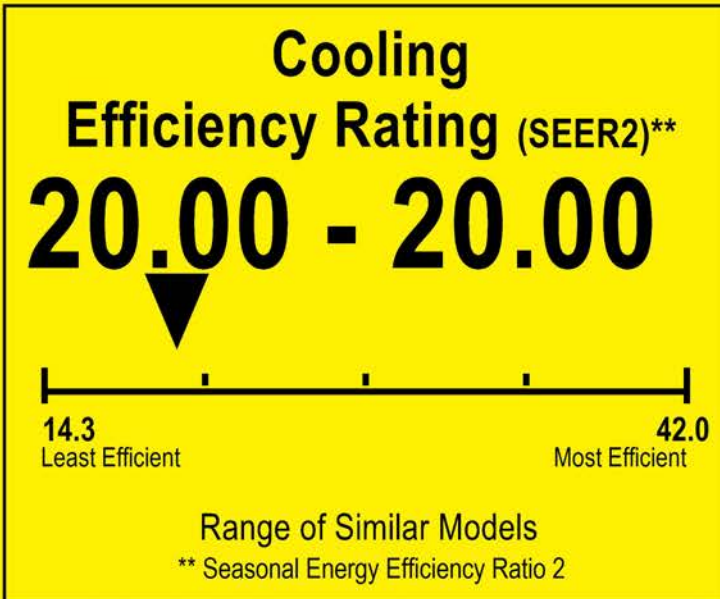

U.S. Government

Federal law prohibits removal of this label before consumer purchase.

ENERGYGUIDE

Heat Pump
Cooling and Heating
Split System

MRCOOL
Model EZPRO-18-HP-C-23011DE-O

▼ This system's efficiency ratings depend on the coil your contractor installs with this unit. The heating efficiency rating varies slightly in different geographic regions. Ask your contractor for details.