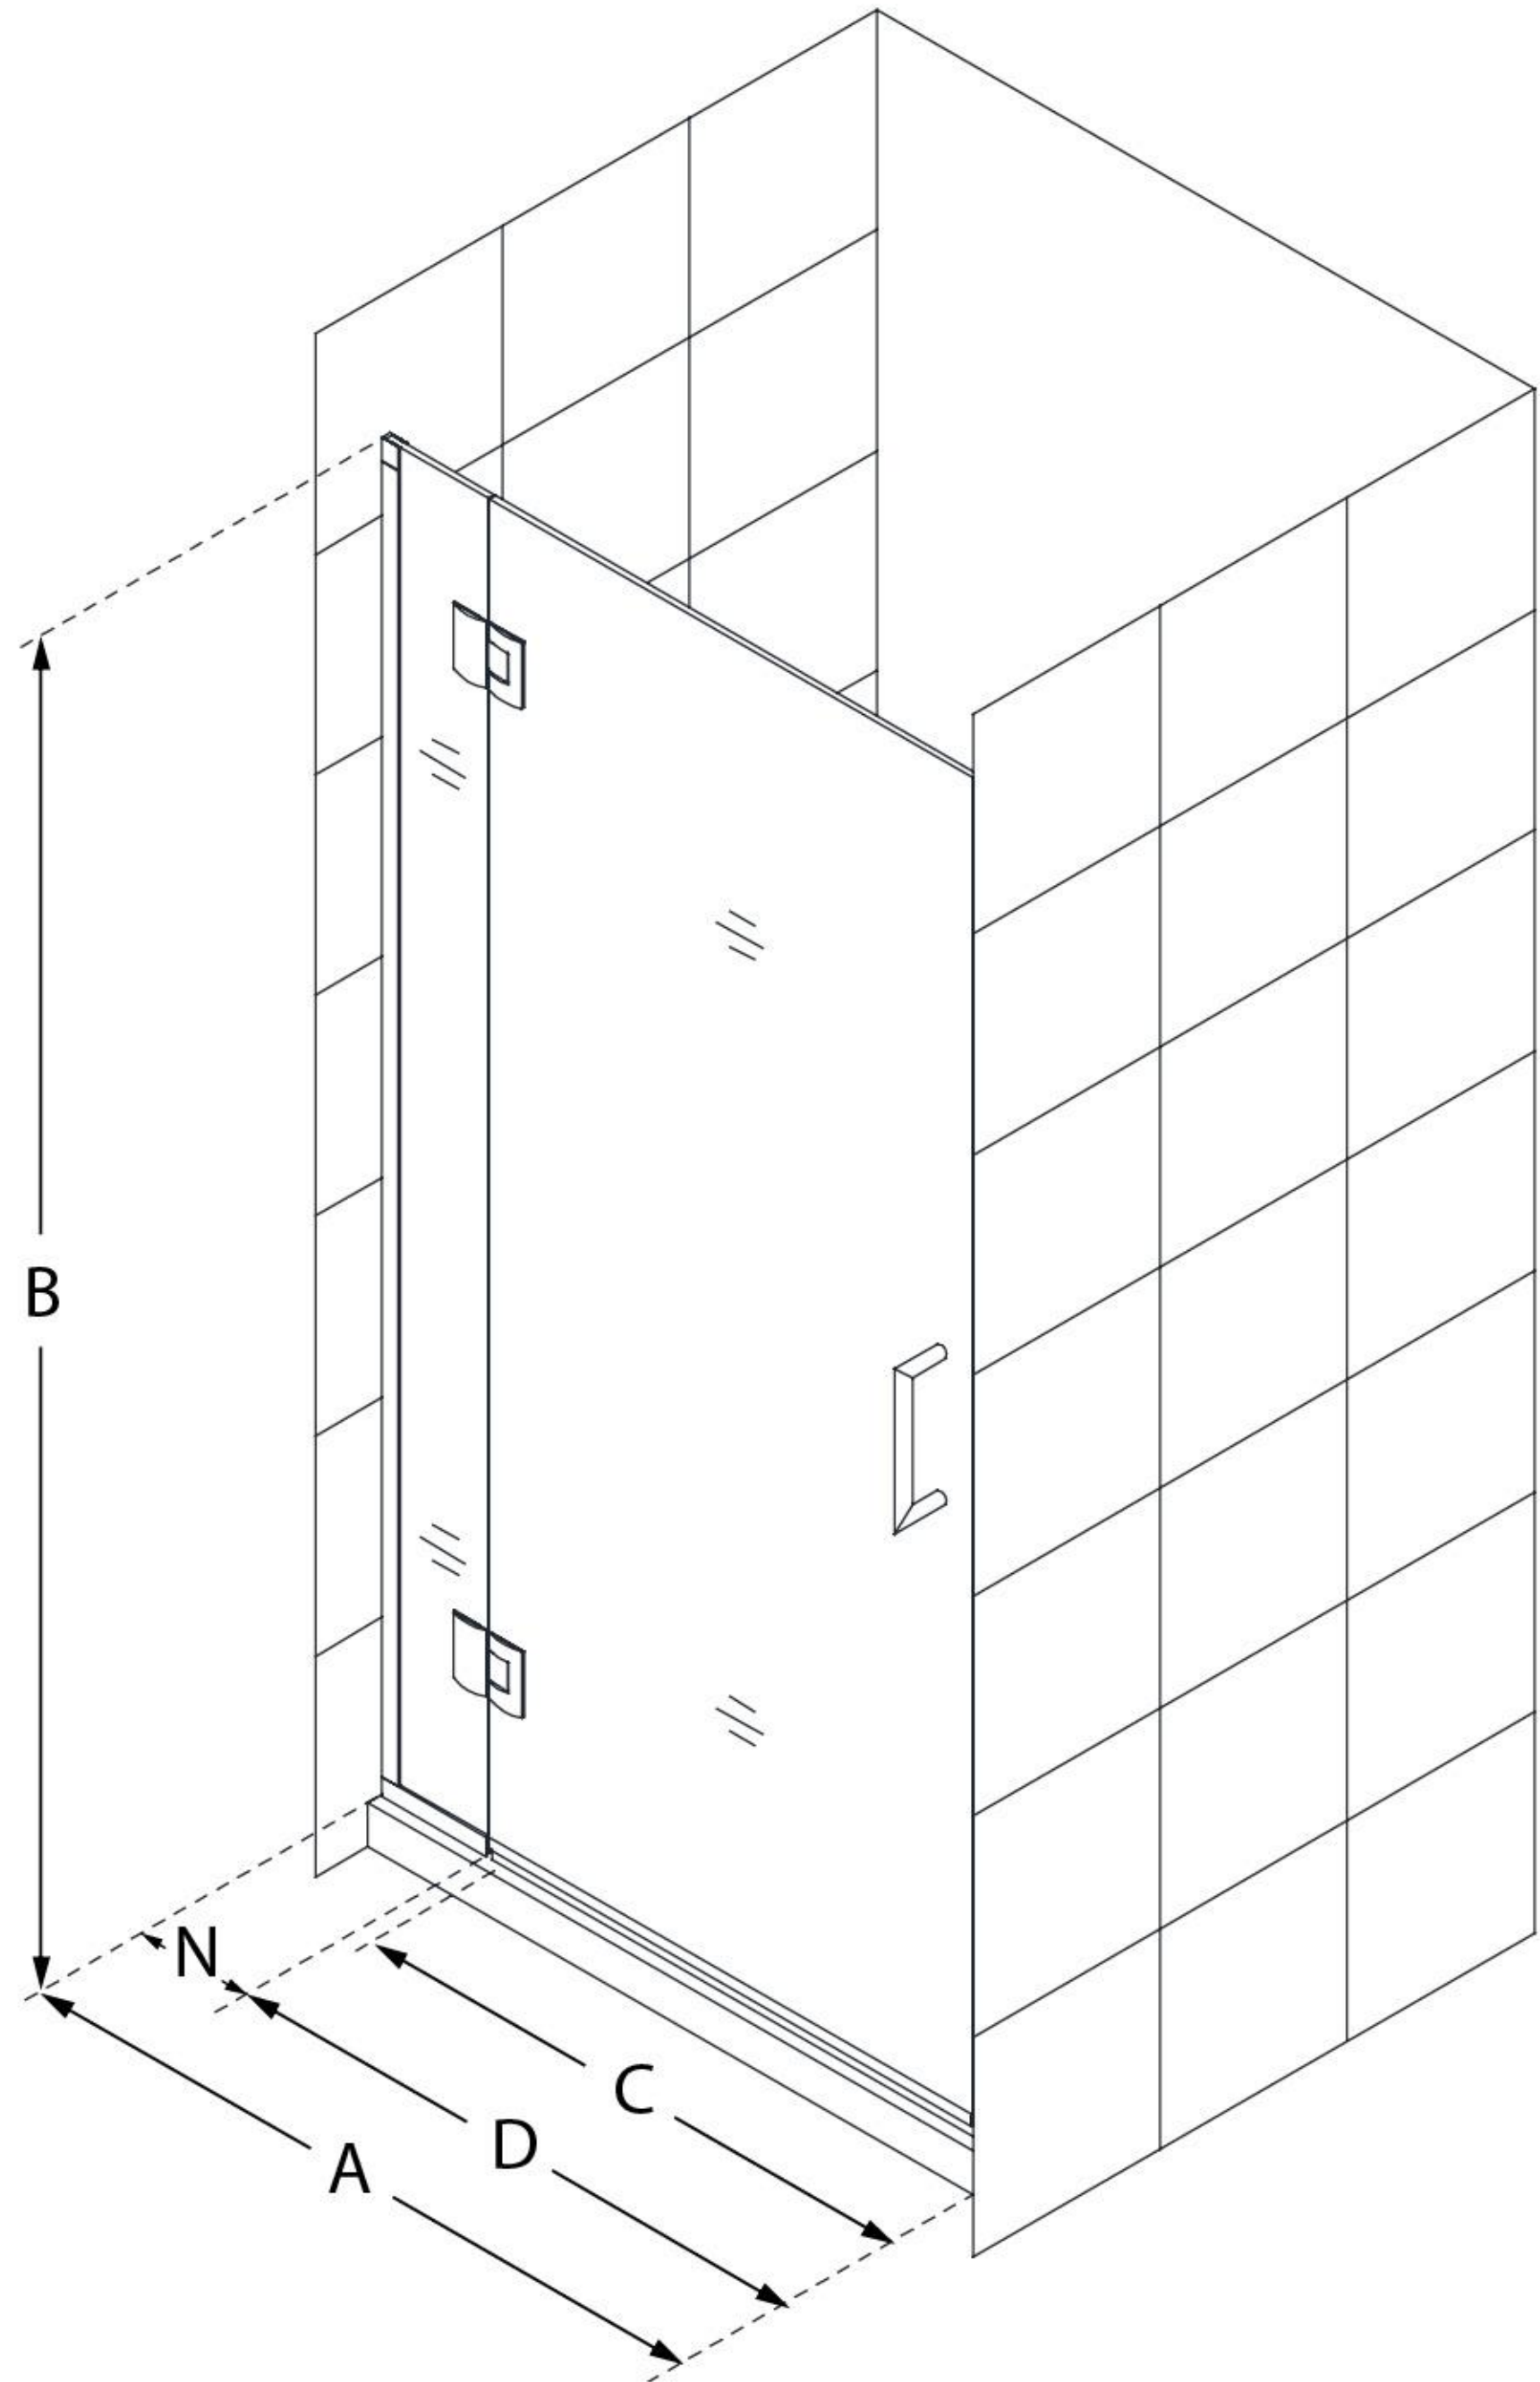

## UNIDOOR-X

DreamLine Unidoor-X 34 in. W x  
72 in. H Frameless Hinged Shower  
Door, Clear Glass

SWING DOOR

### CONFIGURATION DIMENSIONS:

**A: 34 in.**

MODEL WIDTH

**B: 72 in.**

MODEL HEIGHT

**C: 27 in.**

ACCESS WIDTH

**D: 28 in.**

DOOR WIDTH

**N: 6 in.**

HINGE PANEL WIDTH

DreamLine reserves the right to update or modify the hardware or materials pictured without prior notice for the purpose of product improvement and customer satisfaction.