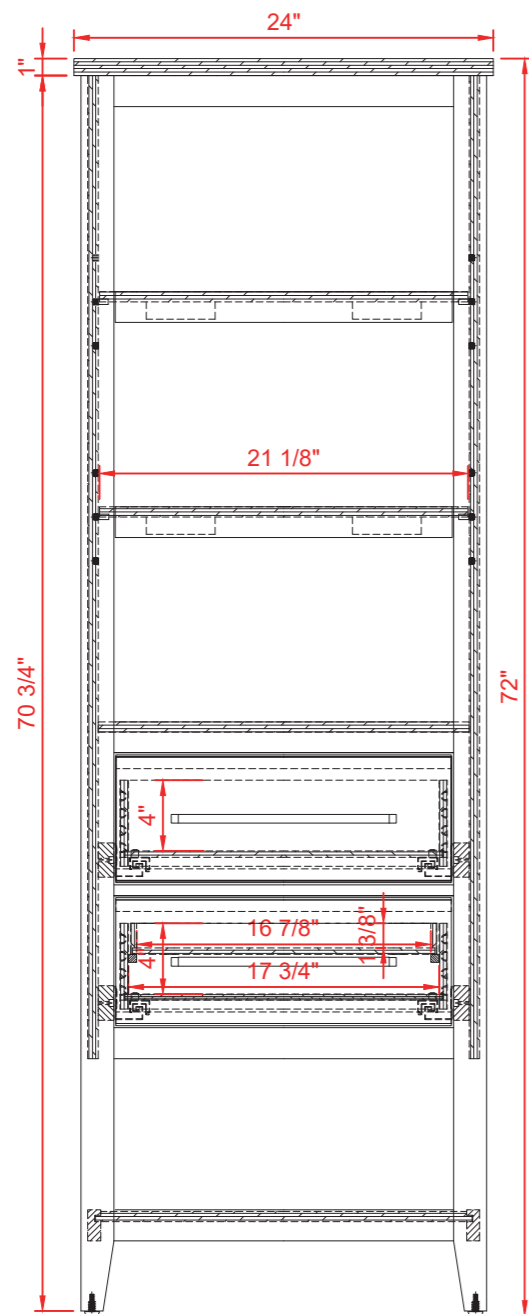

INSTALLERS DIAGRAM

MODEL NUMBER:1549FC-24-201-242

TOP VIEW

FRONT VIEW

Product Net weight :118.8lbs.
 Product packed Gross weight :145.2lbs.
 Packed product Dimensions:
 27.25in. W x 21in. D x 76in. H

SIDE VIEW