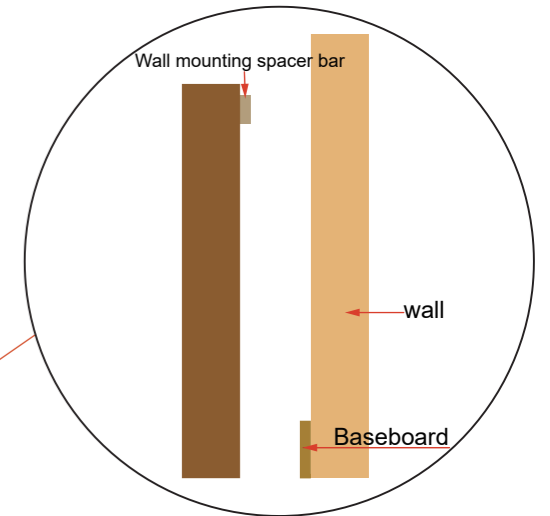

INSTALLERS DIAGRAM

MODEL NUMBER:1549FC-24-201-242

TOP VIEW

FRONT VIEW

Product Net weight :118.8lbs.
 Product packed Gross weight :145.2lbs.
 Packed product Dimensions:
 27.25in. W x 21in. D x 76in. H

SIDE VIEW