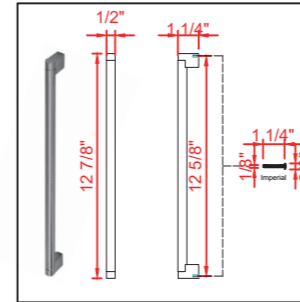

INSTALLERS DIAGRAM

MODEL NUMBER:1549FC-24-201-242

TOP VIEW

FRONT VIEW

Product Net weight :118.8lbs.
 Product packed Gross weight :145.2lbs.
 Packed product Dimensions:
 27.25in. W x 21in. D x 76in. H

SIDE VIEW