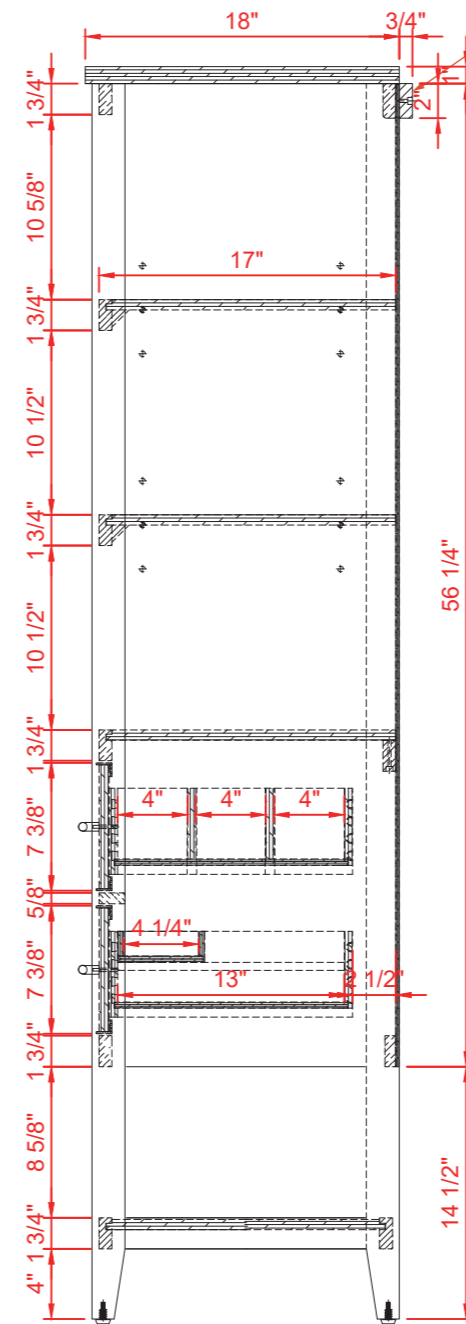

INSTALLERS DIAGRAM

MODEL NUMBER:1549FC-24-201-242

TOP VIEW

FRONT VIEW

Product Net weight :118.8lbs.
 Product packed Gross weight :145.2lbs.
 Packed product Dimensions:
 27.25in. W x 21in. D x 76in. H

SIDE VIEW