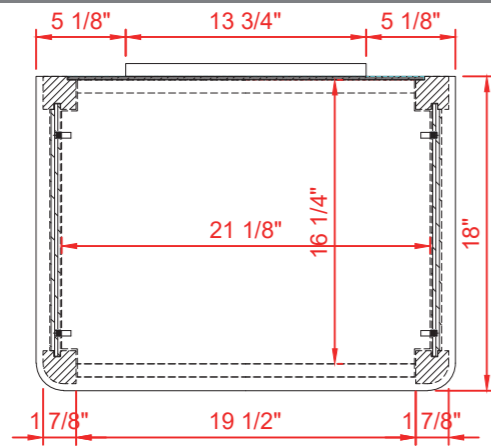

INSTALLERS DIAGRAM

MODEL NUMBER:1549FC-24-201-242

TOP VIEW

FRONT VIEW

Product Net weight :118.8lbs.
 Product packed Gross weight :145.2lbs.
 Packed product Dimensions:
 27.25in. W x 21in. D x 76in. H

SIDE VIEW