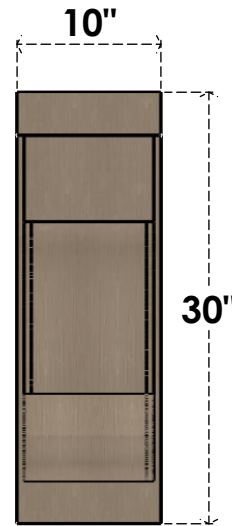

ITEM NUMBER: CORU10X20X30ALMRCPR

10"W X 20"D X 30"H SERIES 2 CLASSIC ALMA ROUGH CEDAR TIMBERTHANE FAUX WOOD CORBEL, PRIMED

SIDE PROFILE

FRONT PROFILE

ISOMETRIC

EKENA MILLWORK
2300 WEST MAIN ST.
CLARKSVILLE, TX 75426
TOLL FREE: 866-607-0453
WWW.EKENAMILLWORK.COM

NOTES

1. INSTALLATION TO BE COMPLETED IN ACCORDANCE WITH MANUFACTURER'S SPECIFICATIONS.
2. DRAWING MAY NOT BE TO SCALE
3. THIS DRAWING IS INTENDED FOR DESIGN AND PLANNING PURPOSES ONLY.
4. ALL INFORMATION CONTAINED HEREIN WAS CURRENT AT THE TIME OF DEVELOPMENT BUT MUST BE REVIEWED AND APPROVED BY THE PRODUCT MANUFACTURER TO BE CONSIDERED ACCURATE.
5. TIMBERTHANE ARCHITECTURAL PRODUCTS ARE MADE FROM HIGH DENSITY URETHANE AND COME FACTORY PRIMED