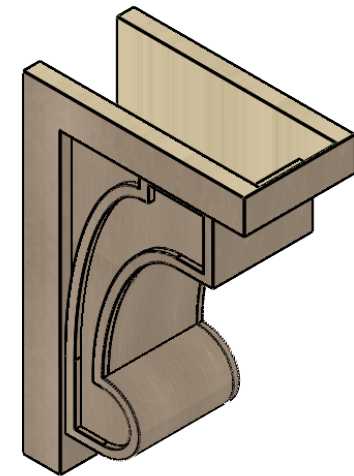

ITEM NUMBER: CORU10X20X30ALMRCPR

10"W X 20"D X 30"H SERIES 2 CLASSIC ALMA ROUGH CEDAR TIMBERTHANE FAUX WOOD CORBEL, PRIMED

SIDE PROFILE

FRONT PROFILE

ISOMETRIC

EKENA MILLWORK
2300 WEST MAIN ST.
CLARKSVILLE, TX 75426
TOLL FREE: 866-607-0453
WWW.EKENAMILLWORK.COM

NOTES

1. INSTALLATION TO BE COMPLETED IN ACCORDANCE WITH MANUFACTURER'S SPECIFICATIONS.
2. DRAWING MAY NOT BE TO SCALE
3. THIS DRAWING IS INTENDED FOR DESIGN AND PLANNING PURPOSES ONLY.
4. ALL INFORMATION CONTAINED HEREIN WAS CURRENT AT THE TIME OF DEVELOPMENT BUT MUST BE REVIEWED AND APPROVED BY THE PRODUCT MANUFACTURER TO BE CONSIDERED ACCURATE.
5. TIMBERTHANE ARCHITECTURAL PRODUCTS ARE MADE FROM HIGH DENSITY URETHANE AND COME FACTORY PRIMED