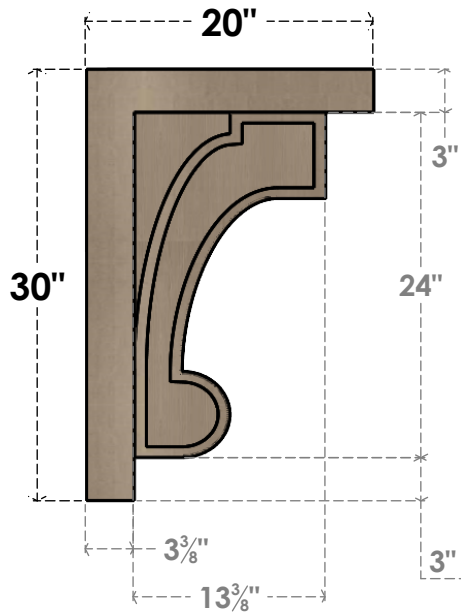

ITEM NUMBER: CORU10X20X30ALMRCPR

10"W X 20"D X 30"H SERIES 2 CLASSIC ALMA ROUGH CEDAR TIMBERTHANE FAUX WOOD CORBEL, PRIMED

SIDE PROFILE

FRONT PROFILE

ISOMETRIC

EKENA MILLWORK
2300 WEST MAIN ST.
CLARKSVILLE, TX 75426
TOLL FREE: 866-607-0453
WWW.EKENAMILLWORK.COM

NOTES

1. INSTALLATION TO BE COMPLETED IN ACCORDANCE WITH MANUFACTURER'S SPECIFICATIONS.
2. DRAWING MAY NOT BE TO SCALE
3. THIS DRAWING IS INTENDED FOR DESIGN AND PLANNING PURPOSES ONLY.
4. ALL INFORMATION CONTAINED HEREIN WAS CURRENT AT THE TIME OF DEVELOPMENT BUT MUST BE REVIEWED AND APPROVED BY THE PRODUCT MANUFACTURER TO BE CONSIDERED ACCURATE.
5. TIMBERTHANE ARCHITECTURAL PRODUCTS ARE MADE FROM HIGH DENSITY URETHANE AND COME FACTORY PRIMED