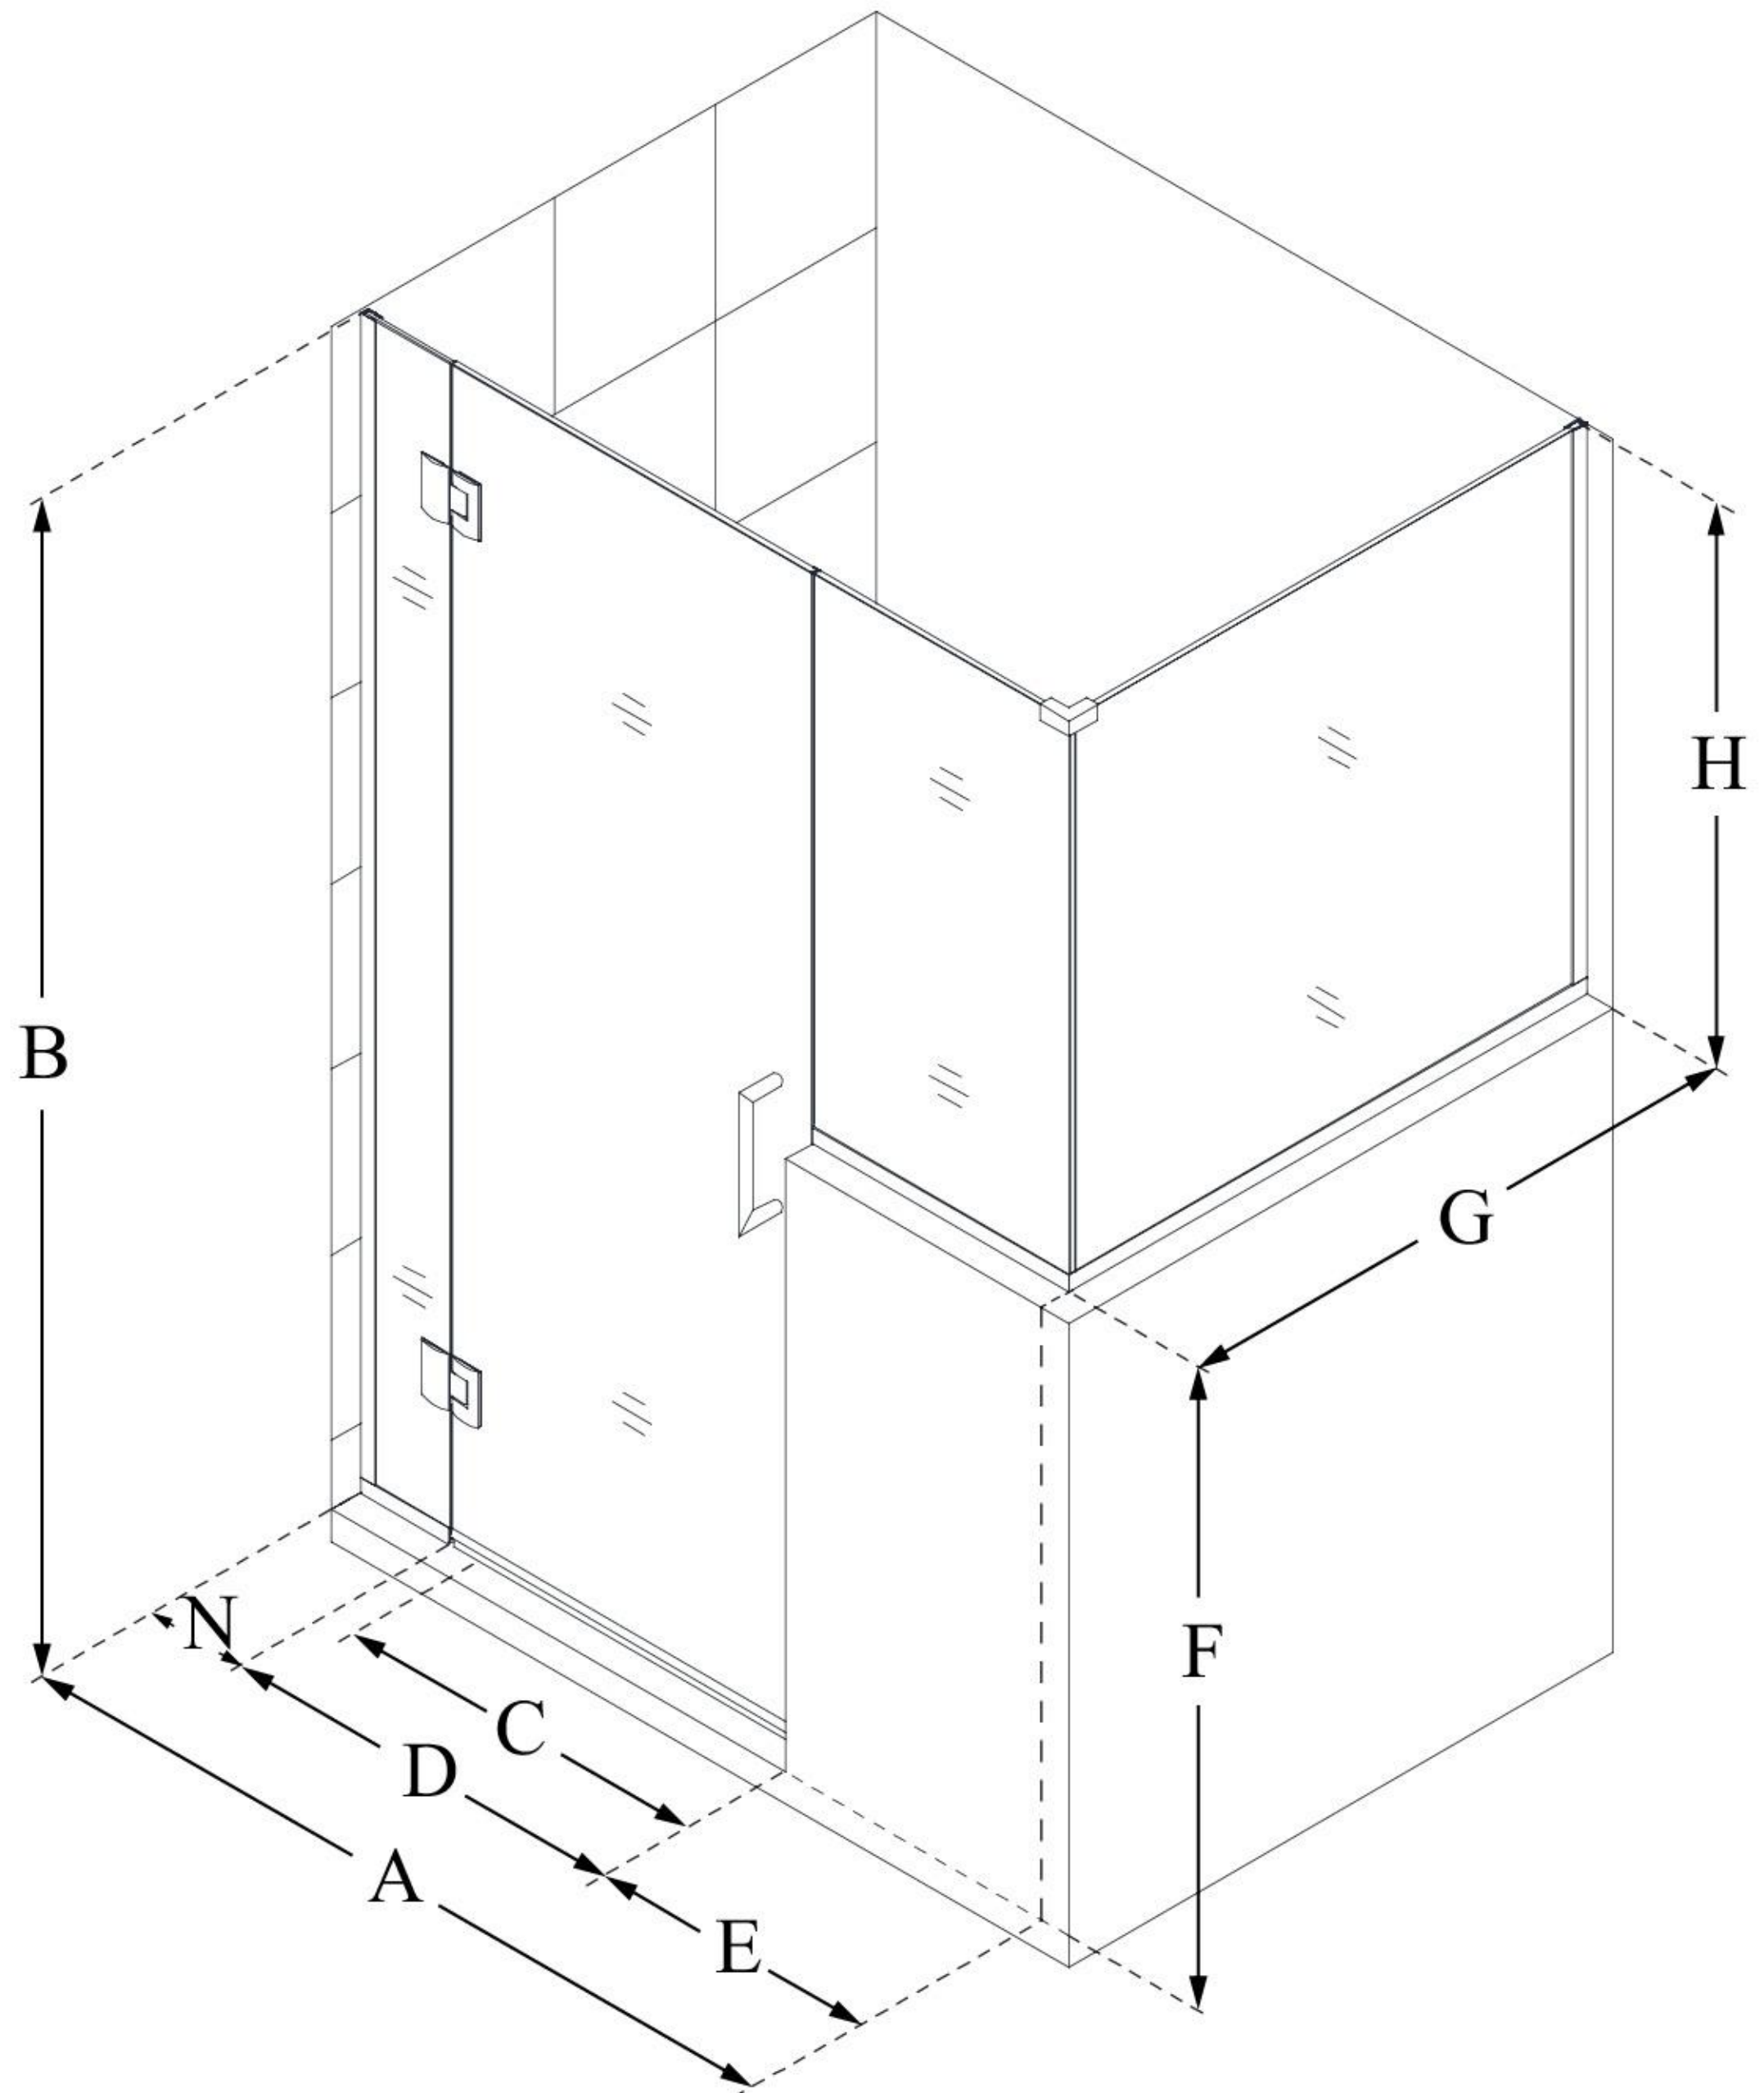

MODEL INFORMATION

E129243636

UNIDOOR-X

DreamLine Unidoor-X 59 in. W x 36 3/8 in. D x 72 in. H Frameless Hinged Shower Enclosure, Clear Glass

SWING DOOR

CONFIGURATION DIMENSIONS:

A: 59 in.

MODEL WIDTH

B: 72 in.

MODEL HEIGHT

C: 28 in.

ACCESS WIDTH

D: 29 in.

DOOR WIDTH

E: 24 in.

INLINE BUTTRESS PANEL WIDTH

F: 36 in.

BUTTRESS WALL HEIGHT

G: 36 3/8 in.

RETURN PANEL WIDTH

H: 36 in.

BUTTRESS GLASS HEIGHT

N: 6 in.

HINGE PANEL WIDTH