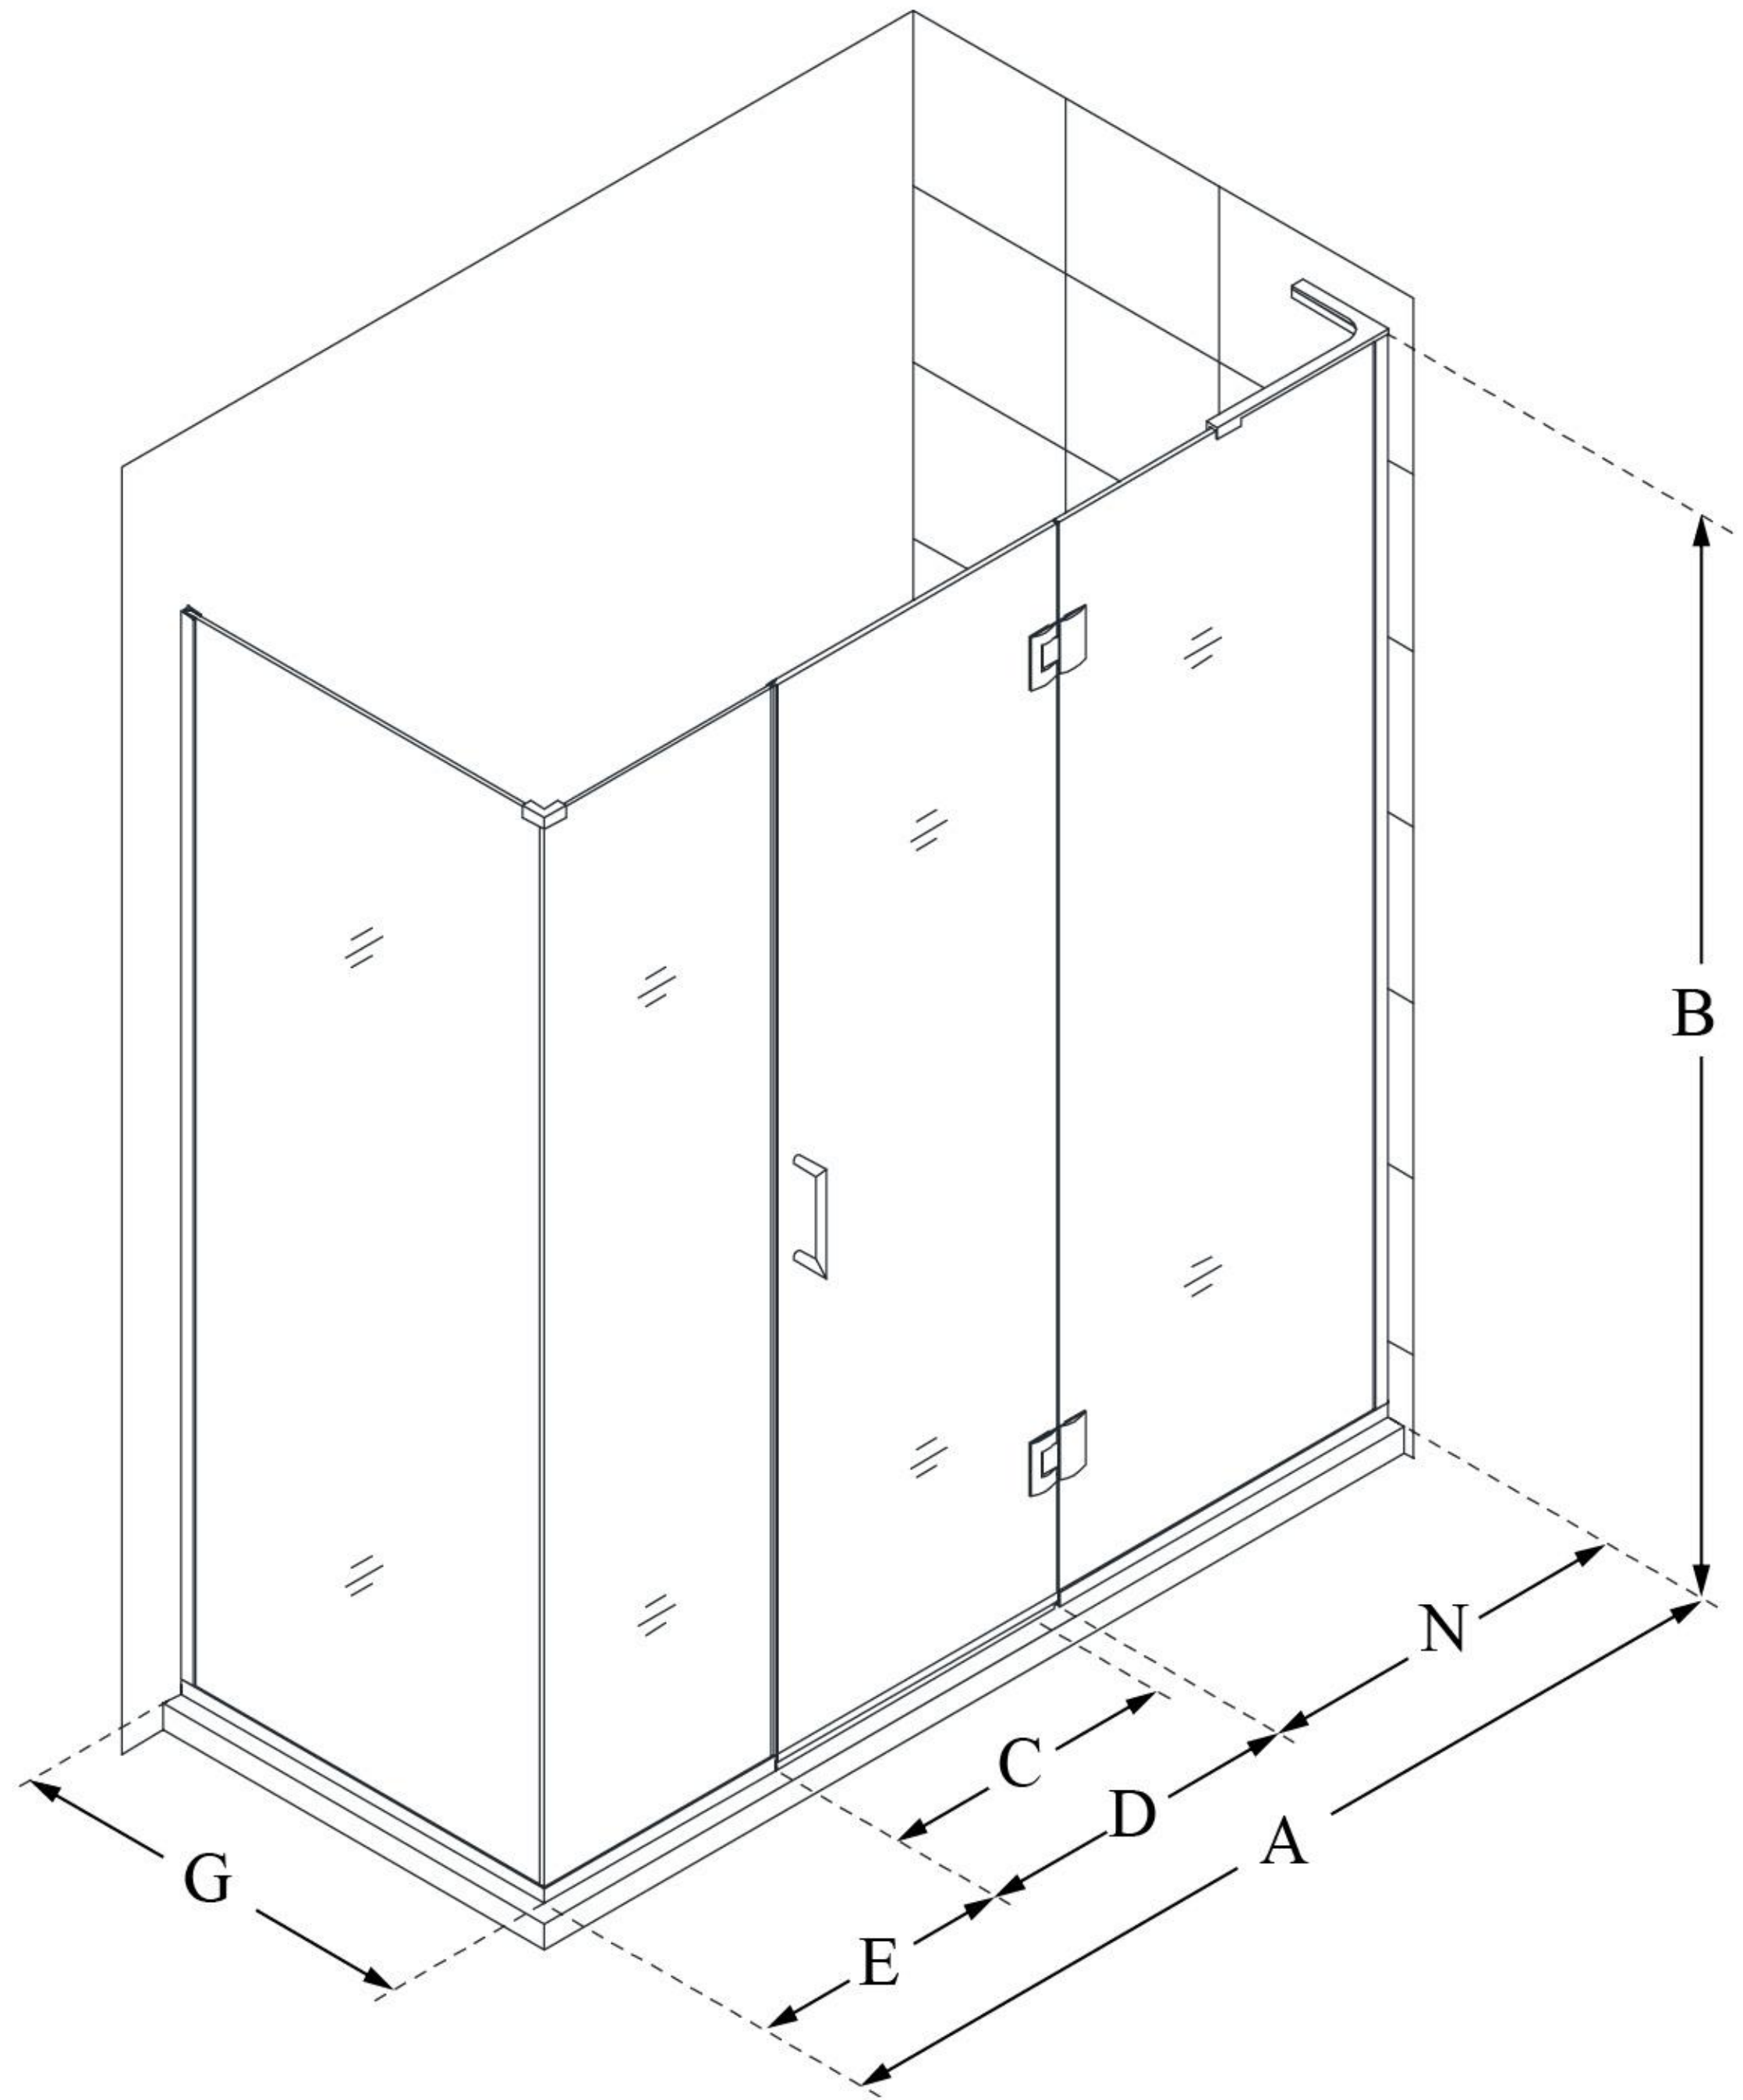

## UNIDOOR-X

DreamLine Unidoor-X 60 in. W x  
34 3/8 in. D x 72 in. H Frameless  
Hinged Shower Enclosure, Clear  
Glass

SWING DOOR

### CONFIGURATION DIMENSIONS:

**A: 60 in.**  
MODEL WIDTH

**B: 72 in.**  
MODEL HEIGHT

**C: 29 in.**  
ACCESS WIDTH

**D: 30 in.**  
DOOR WIDTH

**E: 6 in.**  
INLINE PANEL WIDTH

**G: 34 3/8 in.**  
RETURN PANEL WIDTH

**N: 24 in.**  
HINGE PANEL WIDTH

DreamLine reserves the right to update or modify the hardware or materials pictured without prior notice for the purpose of product improvement and customer satisfaction.