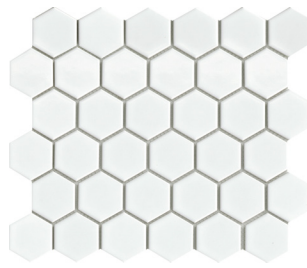

The clean, striking look of Influence™ offers a retro vibe in a traditional mosaic. A variety of classic shapes from penny tile to arabesque inspire striking designs. The glossy finish provides enhanced visual interest.

INFLUENCE™

Glazed Porcelain Mosaic

White Cube

White Arabesque

White 2" Hex

White Penny

White 1" Hex

Fawn Cube

Fawn Arabesque

Fawn 2" Hex

Fawn Penny

Fawn 1" Hex

Gray Cube

Gray Arabesque

Gray 2" Hex

Gray Penny

Gray 1" Hex

White & Black 1" Hex

Sizes					
	11" x 12" Mesh 11.34' x 12.24'	10" x 12" Mesh 10.16' x 11.73'	10" x 11" Mesh 9.53' x 10.87'	11" x 13" Mesh 10.98' x 12.68'	10" x 12" Mesh 10.41' x 12.05'
Thickness	5.5mm	5.5mm	5.5mm	5.5mm	5.5mm
Testing	Shade Variation Rating				
Results*	VI				