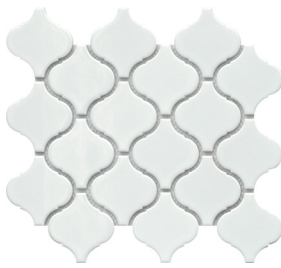

The clean, striking look of Influence™ offers a retro vibe in a traditional mosaic. A variety of classic shapes from penny tile to arabesque inspire striking designs. The glossy finish provides enhanced visual interest.

INFLUENCE™

Glazed Porcelain Mosaic

White Cube

White Arabesque

White 2" Hex

White Penny

White 1" Hex

Fawn Cube

Fawn Arabesque

Fawn 2" Hex

Fawn Penny

Fawn 1" Hex

Gray Cube

Gray Arabesque

Gray 2" Hex

Gray Penny

Gray 1" Hex

White & Black 1" Hex

Sizes					
	11" x 12" Mesh 11.34' x 12.24'	10" x 12" Mesh 10.16' x 11.73'	10" x 11" Mesh 9.53' x 10.87'	11" x 13" Mesh 10.98' x 12.68'	10" x 12" Mesh 10.41' x 12.05'
Thickness	5.5mm	5.5mm	5.5mm	5.5mm	5.5mm
Testing	Shade Variation Rating				
Results*	VI				