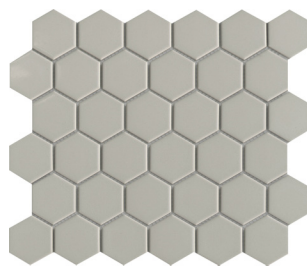

The clean, striking look of Influence™ offers a retro vibe in a traditional mosaic. A variety of classic shapes from penny tile to arabesque inspire striking designs. The glossy finish provides enhanced visual interest.

INFLUENCE™

Glazed Porcelain Mosaic

White Cube

White Arabesque

White 2" Hex

White Penny

White 1" Hex

Fawn Cube

Fawn Arabesque

Fawn 2" Hex

Fawn Penny

Fawn 1" Hex

Gray Cube

Gray Arabesque

Gray 2" Hex

Gray Penny

Gray 1" Hex

White & Black 1" Hex

Sizes					
	11" x 12" Mesh 11.34' x 12.24'	10" x 12" Mesh 10.16' x 11.73'	10" x 11" Mesh 9.53' x 10.87'	11" x 13" Mesh 10.98' x 12.68'	10" x 12" Mesh 10.41' x 12.05'
Thickness	5.5mm	5.5mm	5.5mm	5.5mm	5.5mm
Testing	Shade Variation Rating				
Results*	VI				