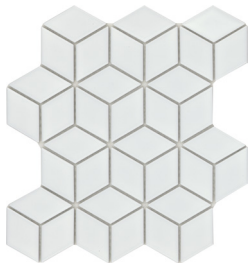

The clean, striking look of Influence™ offers a retro vibe in a traditional mosaic. A variety of classic shapes from penny tile to arabesque inspire striking designs. The glossy finish provides enhanced visual interest.

INFLUENCE™

Glazed Porcelain Mosaic

White Cube

White Arabesque

White 2" Hex

White Penny

White 1" Hex

Fawn Cube

Fawn Arabesque

Fawn 2" Hex

Fawn Penny

Fawn 1" Hex

Gray Cube

Gray Arabesque

Gray 2" Hex

Gray Penny

Gray 1" Hex

White & Black 1" Hex

Sizes					
	11" x 12" Mesh 11.34' x 12.24'	10" x 12" Mesh 10.16' x 11.73'	10" x 11" Mesh 9.53' x 10.87'	11" x 13" Mesh 10.98' x 12.68'	10" x 12" Mesh 10.41' x 12.05'
Thickness	5.5mm	5.5mm	5.5mm	5.5mm	5.5mm
Testing	Shade Variation Rating				
Results*	VI				