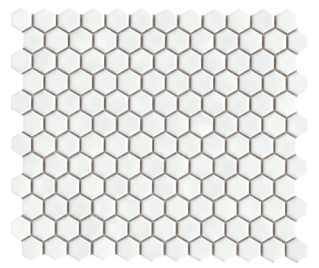

The clean, striking look of Influence™ offers a retro vibe in a traditional mosaic. A variety of classic shapes from penny tile to arabesque inspire striking designs. The glossy finish provides enhanced visual interest.

INFLUENCE™

Glazed Porcelain Mosaic

White Cube

White Arabesque

White 2" Hex

White Penny

White 1" Hex

Fawn Cube

Fawn Arabesque

Fawn 2" Hex

Fawn Penny

Fawn 1" Hex

Gray Cube

Gray Arabesque

Gray 2" Hex

Gray Penny

Gray 1" Hex

White & Black 1" Hex

Sizes					
	11" x 12" Mesh 11.34' x 12.24'	10" x 12" Mesh 10.16' x 11.73'	10" x 11" Mesh 9.53' x 10.87'	11" x 13" Mesh 10.98' x 12.68'	10" x 12" Mesh 10.41' x 12.05'
Thickness	5.5mm	5.5mm	5.5mm	5.5mm	5.5mm
Testing	Shade Variation Rating				
Results*	VI				