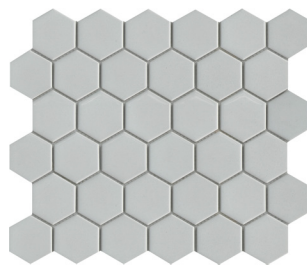

The clean, striking look of Influence™ offers a retro vibe in a traditional mosaic. A variety of classic shapes from penny tile to arabesque inspire striking designs. The glossy finish provides enhanced visual interest.

INFLUENCE™

Glazed Porcelain Mosaic

White Cube

White Arabesque

White 2" Hex

White Penny

White 1" Hex

Fawn Cube

Fawn Arabesque

Fawn 2" Hex

Fawn Penny

Fawn 1" Hex

Gray Cube

Gray Arabesque

Gray 2" Hex

Gray Penny

Gray 1" Hex

White & Black 1" Hex

Sizes					
	11" x 12" Mesh 11.34' x 12.24'	10" x 12" Mesh 10.16' x 11.73'	10" x 11" Mesh 9.53' x 10.87'	11" x 13" Mesh 10.98' x 12.68'	10" x 12" Mesh 10.41' x 12.05'
Thickness	5.5mm	5.5mm	5.5mm	5.5mm	5.5mm
Testing	Shade Variation Rating				
Results*	VI				