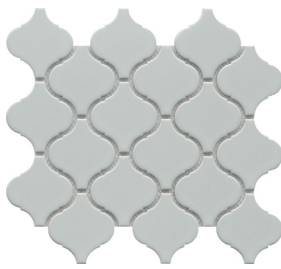

The clean, striking look of Influence™ offers a retro vibe in a traditional mosaic. A variety of classic shapes from penny tile to arabesque inspire striking designs. The glossy finish provides enhanced visual interest.

INFLUENCE™

Glazed Porcelain Mosaic

White Cube

White Arabesque

White 2" Hex

White Penny

White 1" Hex

Fawn Cube

Fawn Arabesque

Fawn 2" Hex

Fawn Penny

Fawn 1" Hex

Gray Cube

Gray Arabesque

Gray 2" Hex

Gray Penny

Gray 1" Hex

White & Black 1" Hex

Sizes					
	11" x 12" Mesh 11.34' x 12.24'	10" x 12" Mesh 10.16' x 11.73'	10" x 11" Mesh 9.53' x 10.87'	11" x 13" Mesh 10.98' x 12.68'	10" x 12" Mesh 10.41' x 12.05'
Thickness	5.5mm	5.5mm	5.5mm	5.5mm	5.5mm
Testing	Shade Variation Rating				
Results*	VI				