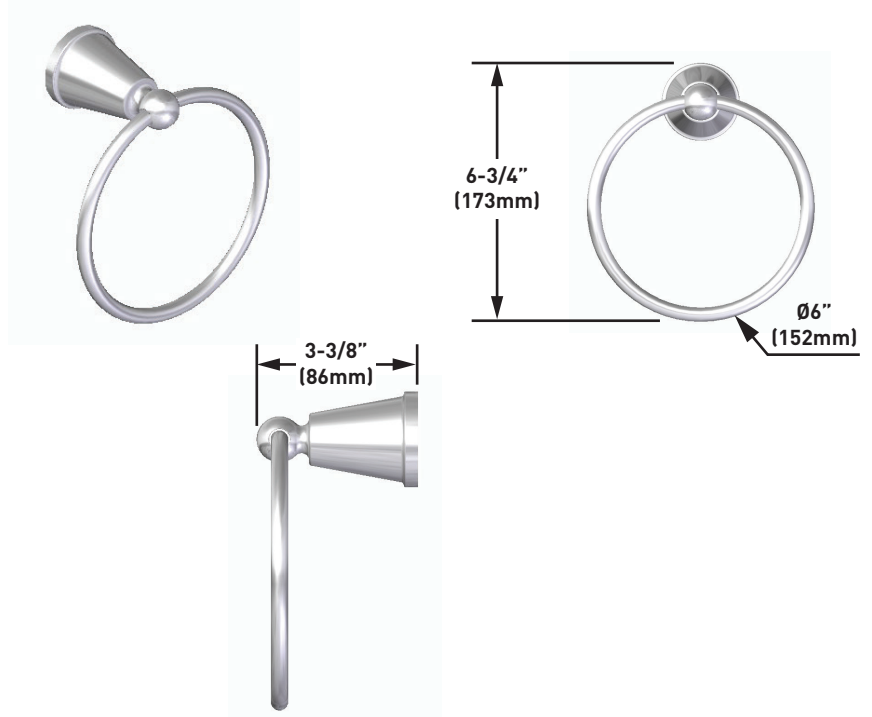

# Caldwell™ Technical Specification

## Towel Ring

### Dimensions:

### Materials:

Zinc post; Stainless tube