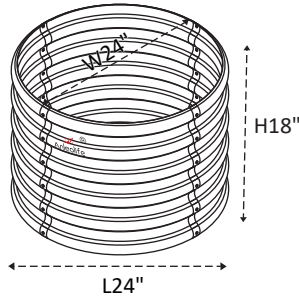

## Round Raised Garden Bed

### Instructions for Assembly

**Dimensions** L24"x W24 "x H18"

DUE TO THE MANUFACTURING PROCESS BED SIZING MAY VARY +/-2"(50MM)