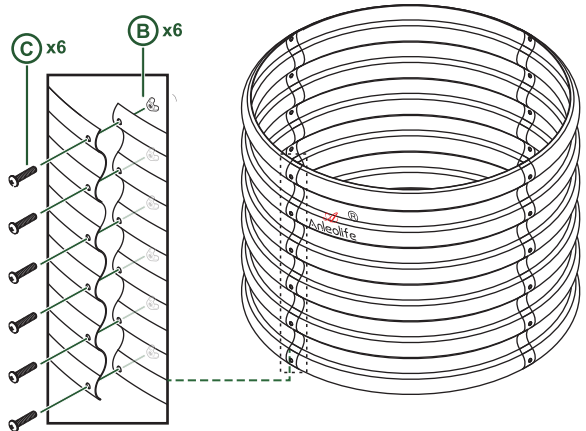

**M6x 16mm Dacromet Screw**

96 pcs

## ASSEMBLY STEPS:

**1** Overlap four A Curved panels assemblies & align the empty connector holes.

Secure and tighten all the panels with B wingnuts & C screws.

**2**

Make sure to keep the wingnuts inside and the screws outside, tighten them for reinforcement. Failure to tighten the wingnuts and screws to its maximum may cause failure