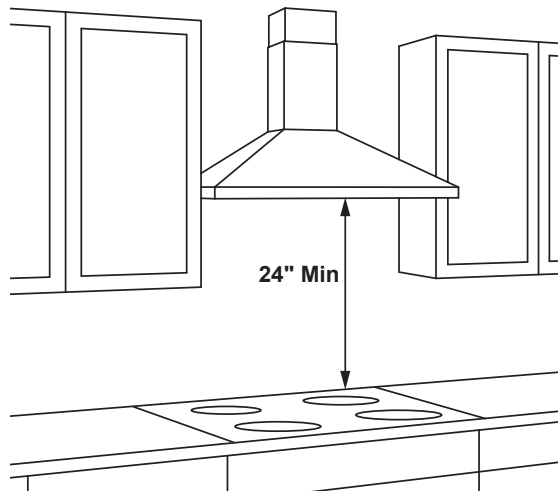

JVW5361SJ/EJ

GE Appliances 36" Wall-Mount Pyramid Chimney Hood

DIMENSIONS AND INSTALLATION INFORMATION (IN INCHES)

INSTALLATION INFORMATION:

Before installing, consult Use & Care/installation instructions packed with product for current dimensional data.

OPTIONAL ACCESSORIES

JXDC72SS/ES-10(ft.) Ceiling Duct Cover Kit
 Max ceiling height installation with kit - 10'-0"
 JXRC70-Remote Control

JXCF72-Charcoal Filter
 (needed if used in recirculation mode)

36" Models Require a 36"-Wide Opening

*The supplied duct cover fits 7'-4" to 9'-0" ceiling heights (10' with optional high ceiling kit JXDC72)

| AMP RATING | |
|------------|-----|
| 120V | 2.5 |

The vent hood must be installed 24" min. above the cooking surface. For optimal performance, installing the hood more than 38" above the cooking surface is not recommended. The hood installation height above the cooking surface depends upon ceiling height. The telescopic duct cover conceals the ductwork running from the top of the hood to the ceiling.