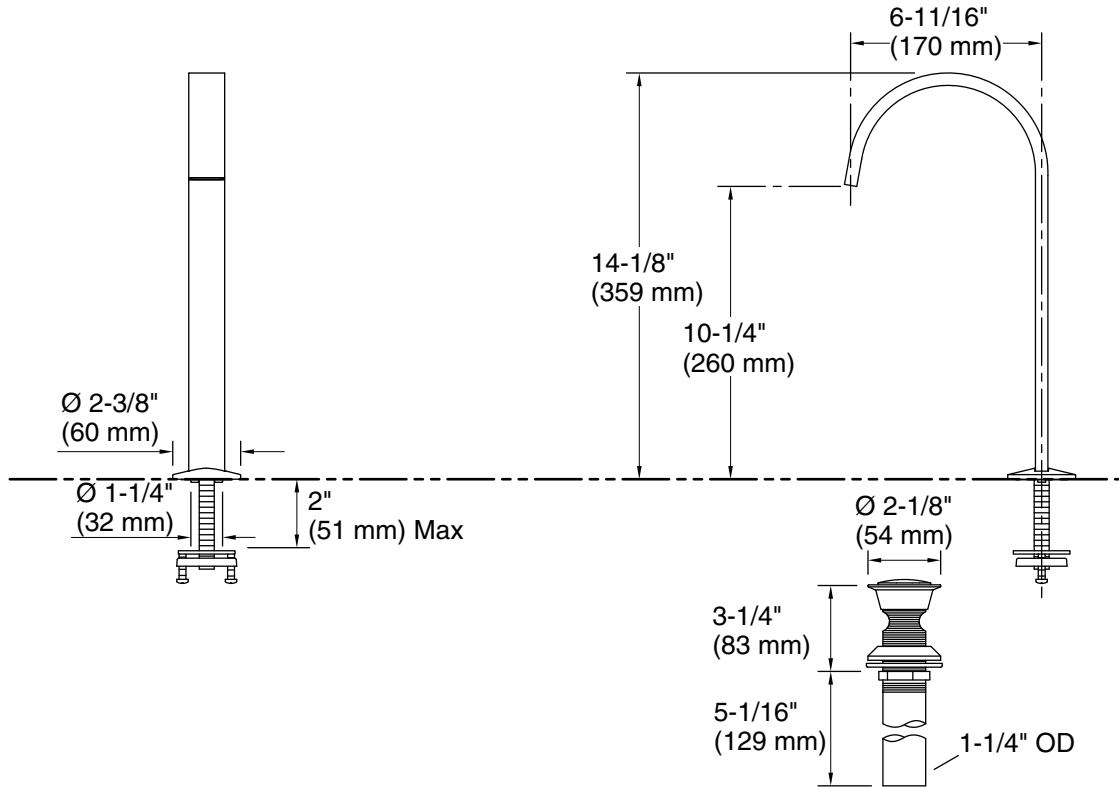

Features

- 6-11/16" (170 mm) spout reach
- Tall height is ideal for vessel-style sinks
- 1.2 gpm (4.5 lpm) maximum flow rate at 60 psi (4.14 bar)
- Laminar flow delivers a graceful stream of water
- Includes metal touch-activated drain with 1-1/4" tailpiece
- Coordinate with your choice of Components bathroom sink faucet handles for a personalized design
- This product can help a building earn Water Efficiency points in LEED® Green Building Rating System

7-13-2024 00:29 - US

THE BOLD LOOK
OF **KOHLER®**

Technical Information

All product dimensions are nominal.

Faucet:

Flow rate: 1.2 gal/min (4.5 l/min)

Drain included: Yes

Spout:

Spout reach: $6\text{-}11/16"$ (170 mm)

Notes

Install this product according to the installation instructions.