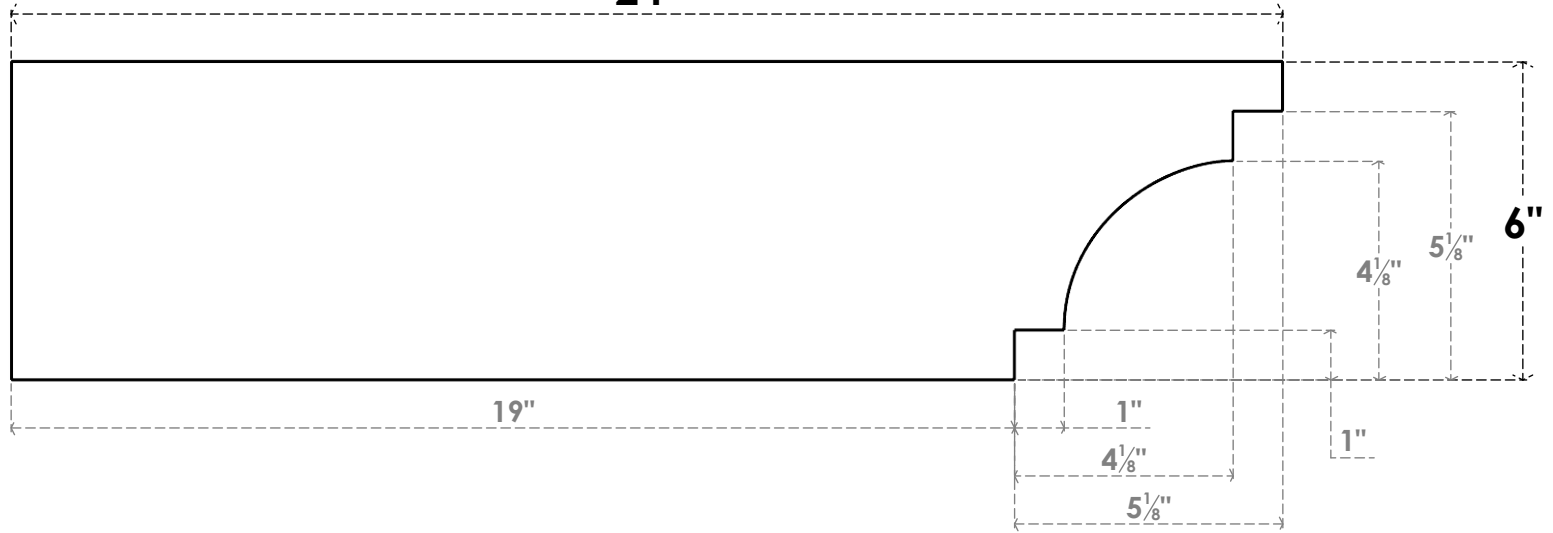

ITEM NUMBER: RFTURS020X06000X24000X006MED00RCPR

2"W X 6"H X 24"L TIMBERTHANE ROUGH CEDAR MEDITERRANEAN FAUX WOOD SOLID RAFTER TAIL, 6"L END, PRIMED TAN

24"

SIDE PROFILE

FRONT PROFILE

ISOMETRIC

GENERATED DATE : 03/02/2023