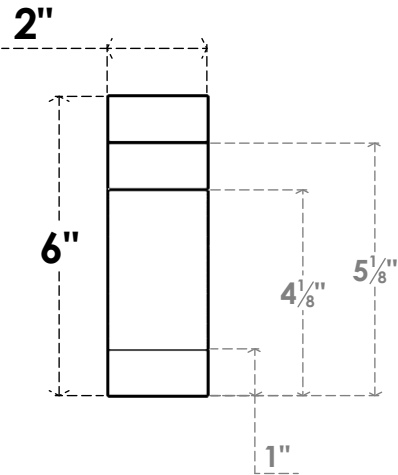

ITEM NUMBER: RFTURS020X06000X24000X006MED00RCPR

2"W X 6"H X 24"L TIMBERTHANE ROUGH CEDAR MEDITERRANEAN FAUX WOOD SOLID RAFTER TAIL, 6"L END, PRIMED TAN

24"

SIDE PROFILE

FRONT PROFILE

ISOMETRIC

GENERATED DATE : 03/02/2023