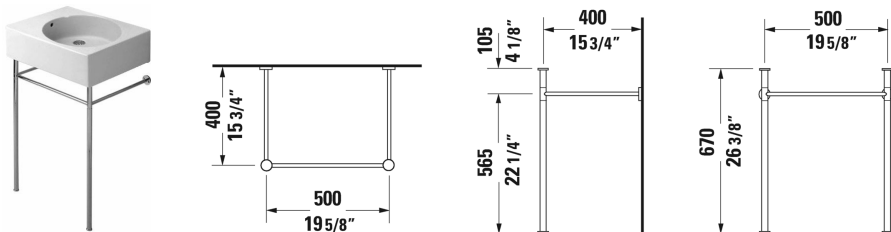

Scola Metal console # 0030591000

Metal console	Dimension	Weight	Order number
for washbasin # 068460 and 068560			
Colors			
10 Chrome			
Variant			
Chrome		5.9 lb	0030591000
Suitable products			
Washbasin with overflow, with faucet deck, underside fully glazed, hardware included, cUPC® listed*, bowl on left side, 24 1/4" x 18 1/8" Inch			068460
Washbasin with overflow, with faucet deck, underside fully glazed, hardware included, cUPC® listed*, bowl on right side, 24 1/4" x 18 1/8" Inch			068560

All drawings contain the necessary measurements which are subject to standard tolerances. They are stated in inch & mm and are non-binding. Exact measurements, in particular for customized installation scenarios, can only be taken from the finished ceramic piece.