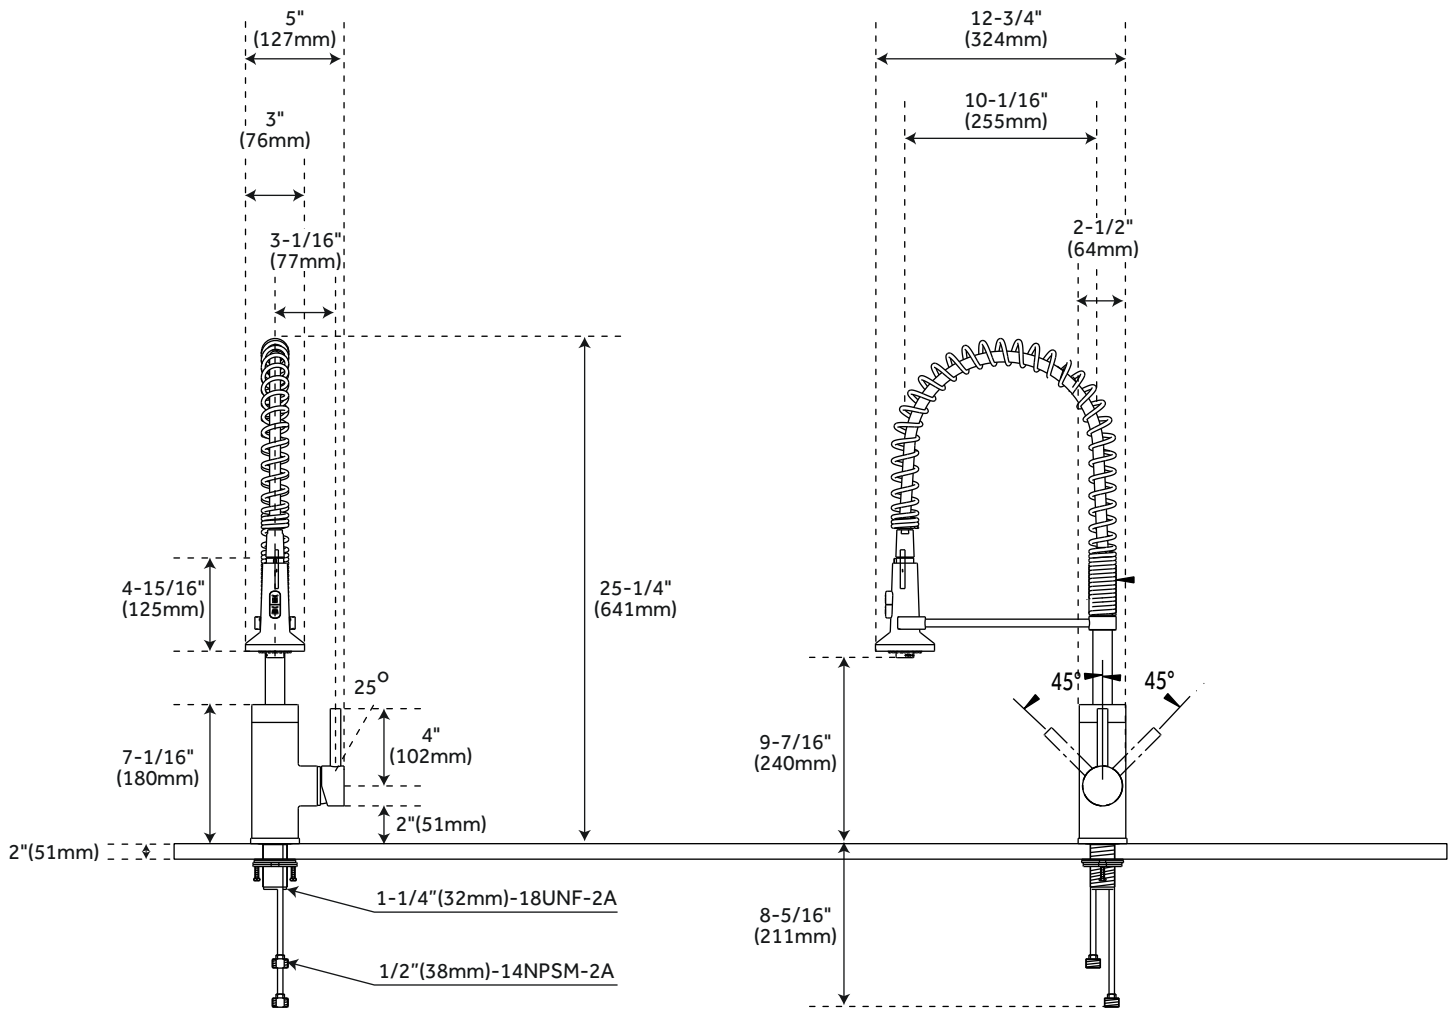

See website for detailed warranty information.

CONTENTS

FAUCET PAGE 2

REVISED 01/14/2020

26" PRESIDO

KITCHEN FAUCET WITH PULL-DOWN SPOUT

SKU: 948534

FEATURES

Installation Type: Single-Hole
 Faucet Holes: 1
 Material: Brass
 Faucet Centers: Single-Hole
 Handle Type: Lever
 Features: ADA Compliant, Pull-Down
 Design: Modern
 Faucet Material: Brass
 Length: 5"
 Width: 12-3/4"
 Height: 25-1/4"
 Height To Spout: 9-7/16"
 Spout Reach: 10-1/16"
 Swivel Spout: Yes
 Base Plate Diameter: 2-1/2"
 Handle Length: 4-15/16"
 Height to Bottom of Handle: 2"
 Ceramic Disc Cartridges: Yes
 Hot and Cold Indicators: No
 Maximum Flow Rate: 1.8 gpm (6.8L/min)
 max @ 60 psi

See website for warranty information

All dimensions and specifications are nominal and may vary. Use actual products for accuracy in critical situations.

PAGE 2
 CODE: SHXCPS100CP/SHXCPS100SS