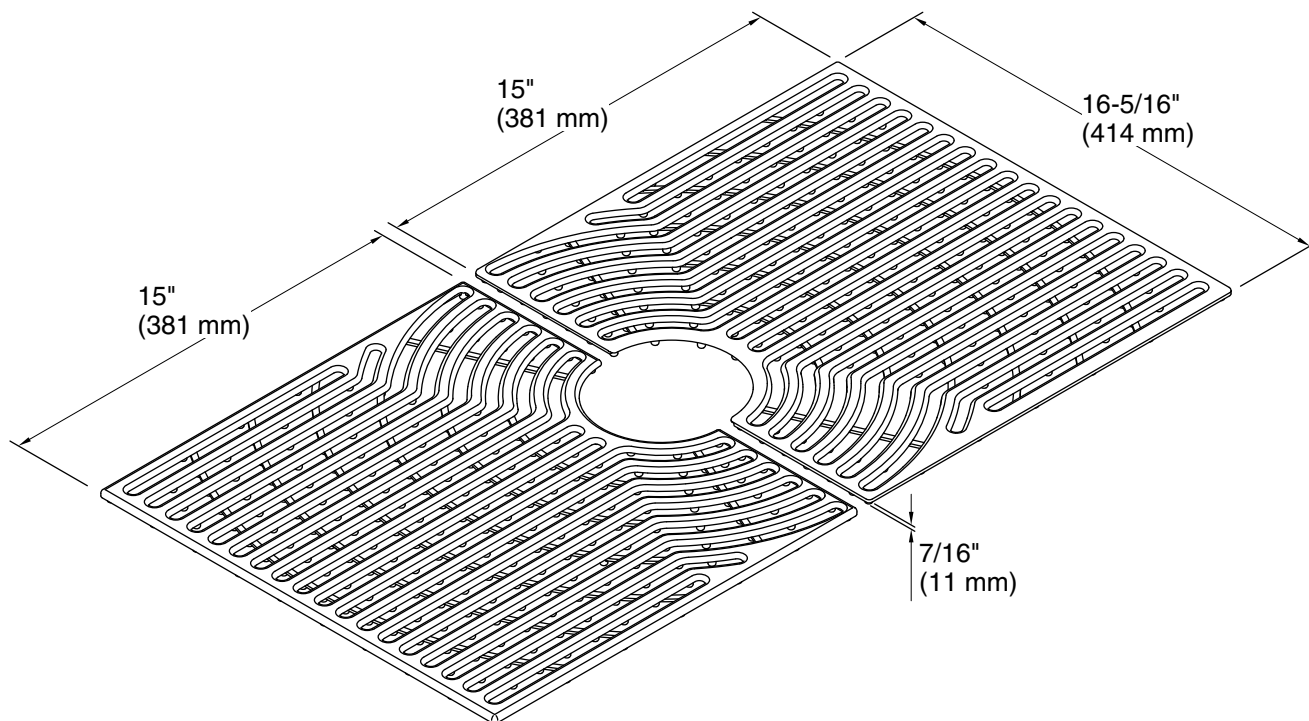

20022 32" undermount single-bowl kitchen sink

Codes/Standards

None Applicable

**STERLING® One-Year Limited
Warranty**

See website for detailed warranty information.

Available Colors/Finishes

Color tiles intended for reference only.

Color Code Description

| | | |
|---|-----|----------|
|  | ASH | Ash Grey |
|---|-----|----------|

Technical Information

All product dimensions are nominal.

Material: Silicone