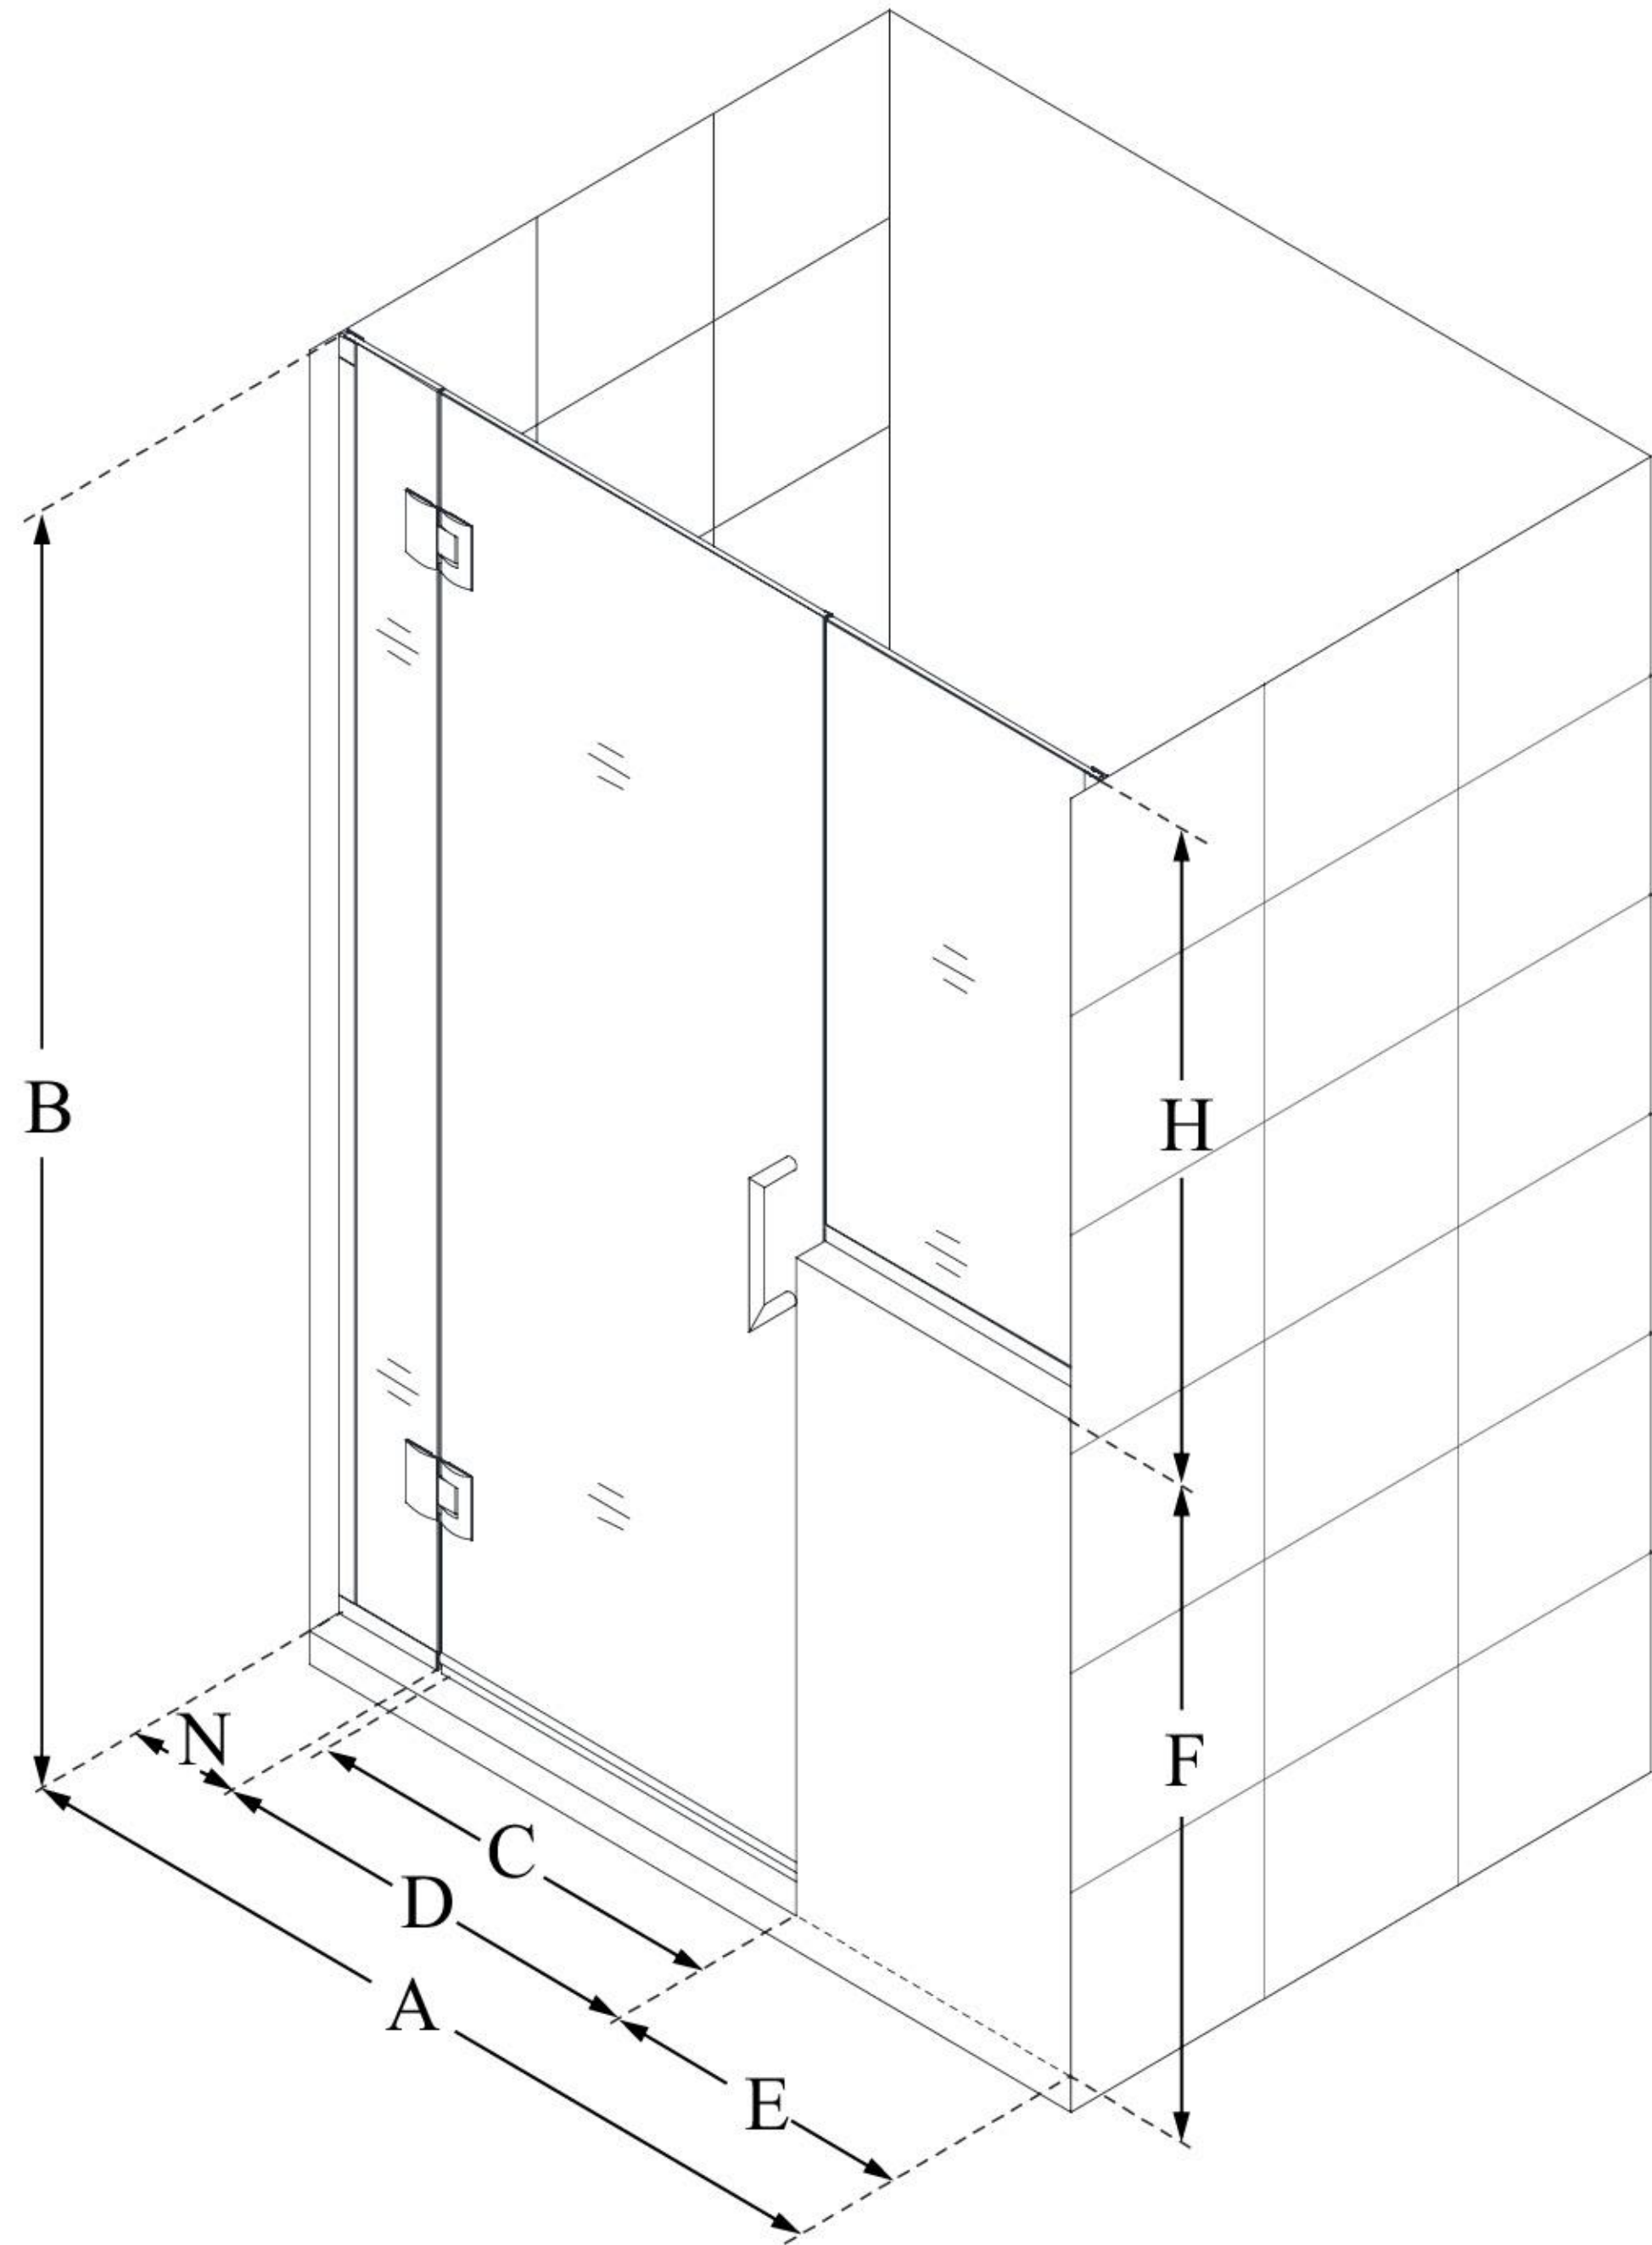

MODEL INFORMATION

D1253036

UNIDOOR-X

DreamLine Unidoor-X 61-61 1/2
in. W x 72 in. H Frameless Hinged
Shower Door, Clear Glass

SWING DOOR

CONFIGURATION DIMENSIONS:

A: 61 - 61 1/2 in.

MODEL WIDTH

B: 72 in.

MODEL HEIGHT

C: 24 in.

ACCESS WIDTH

D: 25 in.

DOOR WIDTH

E: 30 in.

INLINE PANEL WIDTH

F: 36 in.

BUTTRESS WALL HEIGHT

H: 36 in.

BUTTRESS GLASS HEIGHT

N: 6 in.

HINGE PANEL WIDTH

DreamLine reserves the right to update or modify the hardware or materials pictured without prior notice for the purpose of product improvement and customer satisfaction.