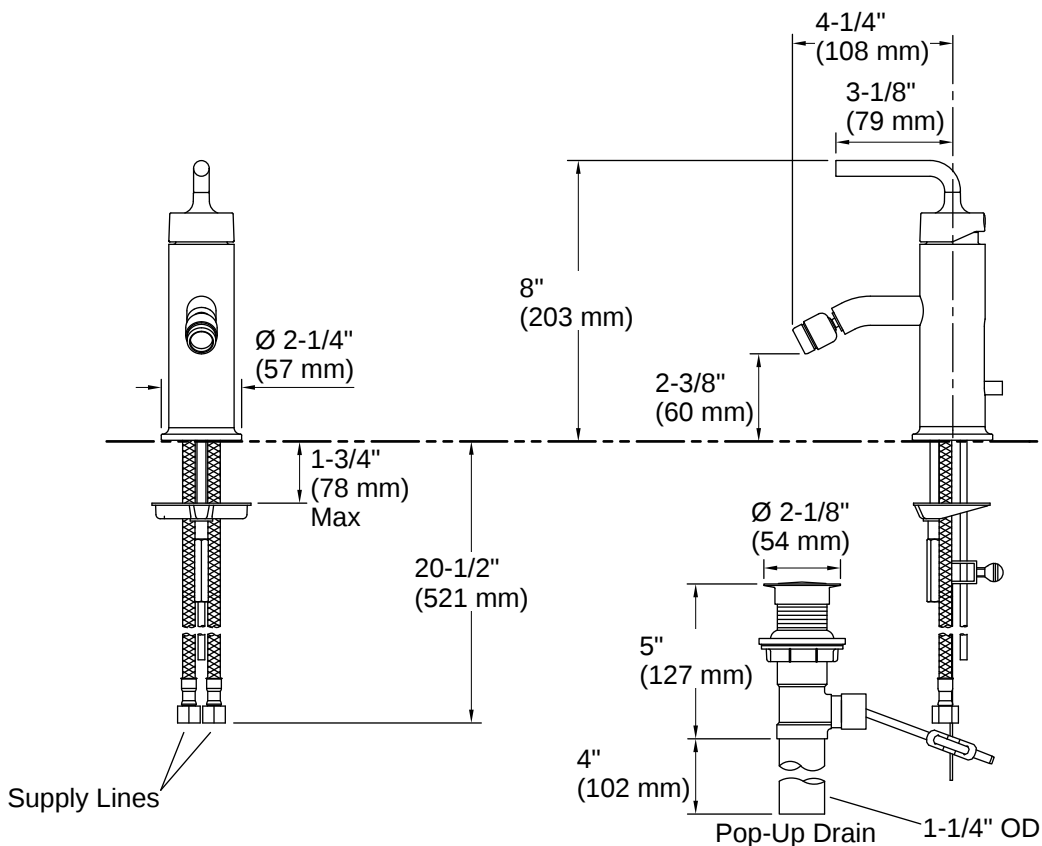

Installation

- Flexible connections for easy installation
- Single-hole mounting

Installation Notes

Install this product according to the installation instructions.