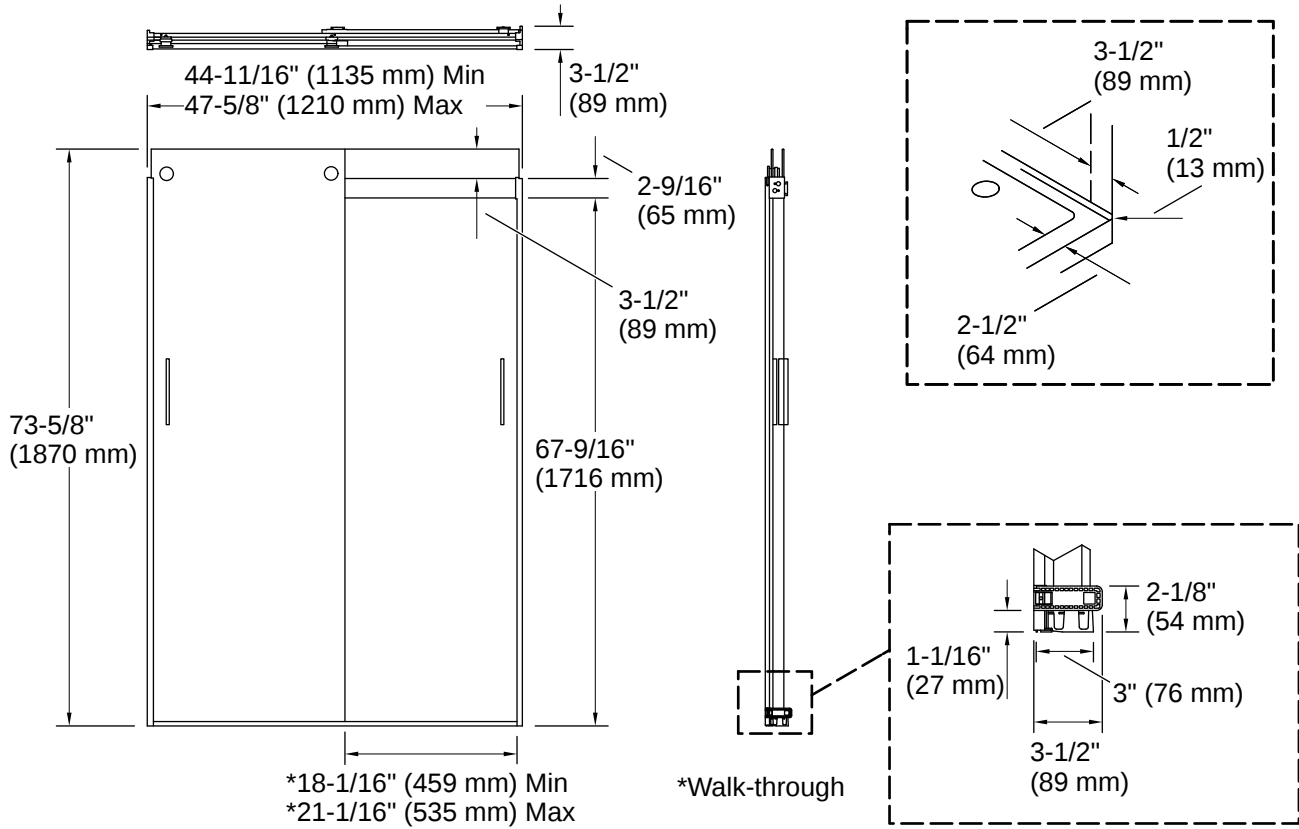

Installation

- Sliding shower door
- Not for use in hospitality

Installation Notes

Install this product according to the installation instructions.

If replacing a shower door, the narrow wall jamb design of this door may not cover the existing shower door holes. The vertical opening should be a minimum of 76-1/2" (1943 mm) to allow for installation clearance.