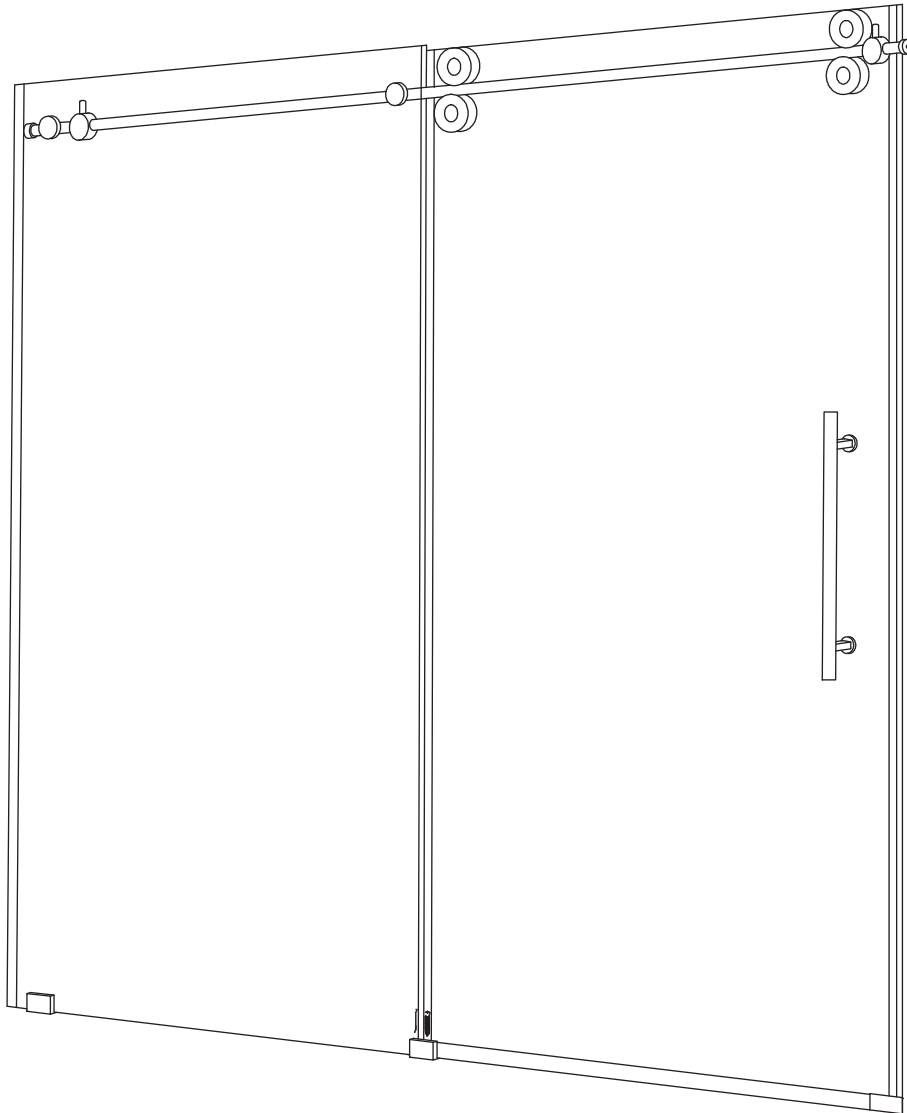

VIGO ELAN Adjustable Frameless Sliding Shower Door
VG06041

PRODUCT FEATURES

- Built-in horizontal adjustability makes this shower door easy to install
- Includes all mounting hardware
- Constructed from ANSI Z97.1 and 16 CFR 1201-certified tempered glass
- RollerDisk™ Technology allows for up to 3/8" of adjustability as walls shift over time
- High-quality stainless steel and solid brass hardware resist corrosion and tarnishing
- All VIGO Shower Doors feature a quality assured Limited Lifetime Warranty

MEASUREMENTS

A, B & C dimensions were measured after shower enclosure was completely installed.

Model / Modelo / Modèle	A Door / Puerta / Porte	B Fixed Panel / Panel fijo / Panneau fixe	C Adjustable Width / Dimensión ajustable / Réglable largeur	Height / Altura / Hauteur	Door opening width / Ancho de apertura de puerta / Largeur d'ouverture de la porte
VG6041XX4874	25 5/8" x 73 3/4"	23 5/8" x 74"	44" - 48"	74"	19 1/2"
VG6041XX5274	27 3/4" x 73 1/2"	24 5/8" x 74"	48" - 52"	74"	21 1/2"
VG6041XX5674	29 3/4" x 73 1/2"	26 5/8" x 74"	52" - 56"	74"	23 1/2"
VG6041XX6074	31 1/2" x 73 3/4"	29 5/8" x 74"	56" - 60"	74"	25 1/2"
VG6041XX6066	31 5/8" x 65 1/2"	29 5/8" x 66"	56" - 60"	66"	25 1/2"
VG6041XX6474	33 5/8" x 73 1/2"	30 3/4" x 74"	60" - 64"	74"	27 1/2"
VG6041XX6874	35 5/8" x 73 1/2"	32 3/4" x 74"	64" - 68"	74"	29 1/2"
VG6041XX7274	37 1/2" x 73 3/4"	35 5/8" x 74"	68" - 72"	74"	31 1/2"