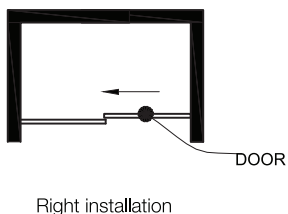

VIGO ELAN Adjustable Frameless Sliding Shower Door
VG06041

PRODUCT FEATURES

- Built-in horizontal adjustability makes this shower door easy to install
- Includes all mounting hardware
- Constructed from ANSI Z97.1 and 16 CFR 1201-certified tempered glass
- RollerDisk™ Technology allows for up to 3/8" of adjustability as walls shift over time
- High-quality stainless steel and solid brass hardware resist corrosion and tarnishing
- All VIGO Shower Doors feature a quality assured Limited Lifetime Warranty

MEASUREMENTS

A, B & C dimensions were measured after shower enclosure was completely installed.

Model / Modelo / Modèle	A Door / Puerta / Porte	B Fixed Panel / Panel fijo / Panneau fixe	C Adjustable Width / Dimensión ajustable / Réglable largeur	Height / Altura / Hauteur	Door opening width / Ancho de apertura de puerta / Largeur d'ouverture de la porte
VG6041XX4874	25 5/8" x 73 3/4"	23 5/8" x 74"	44" - 48"	74"	19 1/2"
VG6041XX5274	27 3/4" x 73 1/2"	24 5/8" x 74"	48" - 52"	74"	21 1/2"
VG6041XX5674	29 3/4" x 73 1/2"	26 5/8" x 74"	52" - 56"	74"	23 1/2"
VG6041XX6074	31 1/2" x 73 3/4"	29 5/8" x 74"	56" - 60"	74"	25 1/2"
VG6041XX6066	31 5/8" x 65 1/2"	29 5/8" x 66"	56" - 60"	66"	25 1/2"
VG6041XX6474	33 5/8" x 73 1/2"	30 3/4" x 74"	60" - 64"	74"	27 1/2"
VG6041XX6874	35 5/8" x 73 1/2"	32 3/4" x 74"	64" - 68"	74"	29 1/2"
VG6041XX7274	37 1/2" x 73 3/4"	35 5/8" x 74"	68" - 72"	74"	31 1/2"