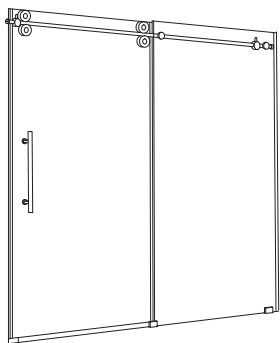

MEASUREMENTS

A, B & C dimensions were measured after shower enclosure was completely installed.

Model / Modelo / Modèle	A Door / Puerta / Porte	B Fixed Panel / Panel fijo / Panneau fixe	C Adjustable Width / Dimensión ajustable / Réglable largeur	Height / Altura / Hauteur	Door opening width / Ancho de apertura de puerta / Largeur d'ouverture de la porte
VG6041XX4874	25 5/8" x 73 3/4"	23 5/8" x 74"	44" - 48"	74"	19 1/2"
VG6041XX5274	27 3/4" x 73 1/2"	24 5/8" x 74"	48" - 52"	74"	21 1/2"
VG6041XX5674	29 3/4" x 73 1/2"	26 5/8" x 74"	52" - 56"	74"	23 1/2"
VG6041XX6074	31 1/2" x 73 3/4"	29 5/8" x 74"	56" - 60"	74"	25 1/2"
VG6041XX6066	31 5/8" x 65 1/2"	29 5/8" x 66"	56" - 60"	66"	25 1/2"
VG6041XX6474	33 5/8" x 73 1/2"	30 3/4" x 74"	60" - 64"	74"	27 1/2"
VG6041XX6874	35 5/8" x 73 1/2"	32 3/4" x 74"	64" - 68"	74"	29 1/2"
VG6041XX7274	37 1/2" x 73 3/4"	35 5/8" x 74"	68" - 72"	74"	31 1/2"