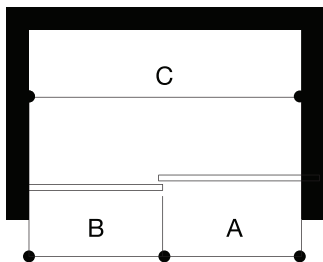

VIGO ELAN Adjustable Frameless Sliding Shower Door
VG06041

PRODUCT FEATURES

- Built-in horizontal adjustability makes this shower door easy to install
- Includes all mounting hardware
- Constructed from ANSI Z97.1 and 16 CFR 1201-certified tempered glass
- RollerDisk™ Technology allows for up to 3/8" of adjustability as walls shift over time
- High-quality stainless steel and solid brass hardware resist corrosion and tarnishing
- All VIGO Shower Doors feature a quality assured Limited Lifetime Warranty

MEASUREMENTS

A, B & C dimensions were measured after shower enclosure was completely installed.

Model / Modelo / Modèle	A Door / Puerta / Porte	B Fixed Panel / Panel fijo / Panneau fixe	C Adjustable Width / Dimensión ajustable / Réglable largeur	Height / Altura / Hauteur	Door opening width / Ancho de apertura de puerta / Largeur d'ouverture de la porte
VG6041XX4874	25 5/8" x 73 3/4"	23 5/8" x 74"	44" - 48"	74"	19 1/2"
VG6041XX5274	27 3/4" x 73 1/2"	24 5/8" x 74"	48" - 52"	74"	21 1/2"
VG6041XX5674	29 3/4" x 73 1/2"	26 5/8" x 74"	52" - 56"	74"	23 1/2"
VG6041XX6074	31 1/2" x 73 3/4"	29 5/8" x 74"	56" - 60"	74"	25 1/2"
VG6041XX6066	31 5/8" x 65 1/2"	29 5/8" x 66"	56" - 60"	66"	25 1/2"
VG6041XX6474	33 5/8" x 73 1/2"	30 3/4" x 74"	60" - 64"	74"	27 1/2"
VG6041XX6874	35 5/8" x 73 1/2"	32 3/4" x 74"	64" - 68"	74"	29 1/2"
VG6041XX7274	37 1/2" x 73 3/4"	35 5/8" x 74"	68" - 72"	74"	31 1/2"