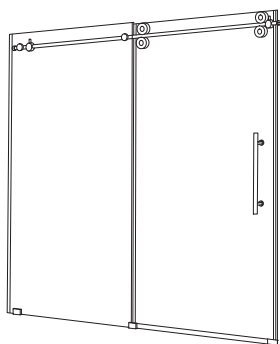

VIGO ELAN Adjustable Frameless Sliding Shower Door
VG06041

PRODUCT FEATURES

- Built-in horizontal adjustability makes this shower door easy to install
- Includes all mounting hardware
- Constructed from ANSI Z97.1 and 16 CFR 1201-certified tempered glass
- RollerDisk™ Technology allows for up to 3/8" of adjustability as walls shift over time
- High-quality stainless steel and solid brass hardware resist corrosion and tarnishing
- All VIGO Shower Doors feature a quality assured Limited Lifetime Warranty

MEASUREMENTS

A, B & C dimensions were measured after shower enclosure was completely installed.

Model / Modelo / Modèle	A Door / Puerta / Porte	B Fixed Panel / Panel fijo / Panneau fixe	C Adjustable Width / Dimensión ajustable / Réglable largeur	Height / Altura / Hauteur	Door opening width / Ancho de apertura de puerta / Largeur d'ouverture de la porte
VG6041XX4874	25 5/8" x 73 3/4"	23 5/8" x 74"	44" - 48"	74"	19 1/2"
VG6041XX5274	27 3/4" x 73 1/2"	24 5/8" x 74"	48" - 52"	74"	21 1/2"
VG6041XX5674	29 3/4" x 73 1/2"	26 5/8" x 74"	52" - 56"	74"	23 1/2"
VG6041XX6074	31 1/2" x 73 3/4"	29 5/8" x 74"	56" - 60"	74"	25 1/2"
VG6041XX6066	31 5/8" x 65 1/2"	29 5/8" x 66"	56" - 60"	66"	25 1/2"
VG6041XX6474	33 5/8" x 73 1/2"	30 3/4" x 74"	60" - 64"	74"	27 1/2"
VG6041XX6874	35 5/8" x 73 1/2"	32 3/4" x 74"	64" - 68"	74"	29 1/2"
VG6041XX7274	37 1/2" x 73 3/4"	35 5/8" x 74"	68" - 72"	74"	31 1/2"