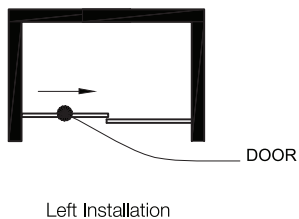

Fixed panel