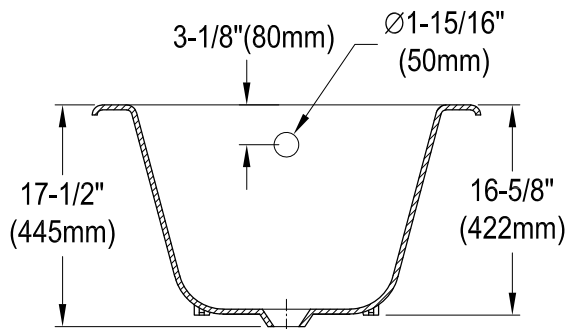

67" Cast Iron Clawfoot Tub With 7" Faucet Drillings

M10 x 20 (4 pcs)

Section A-A