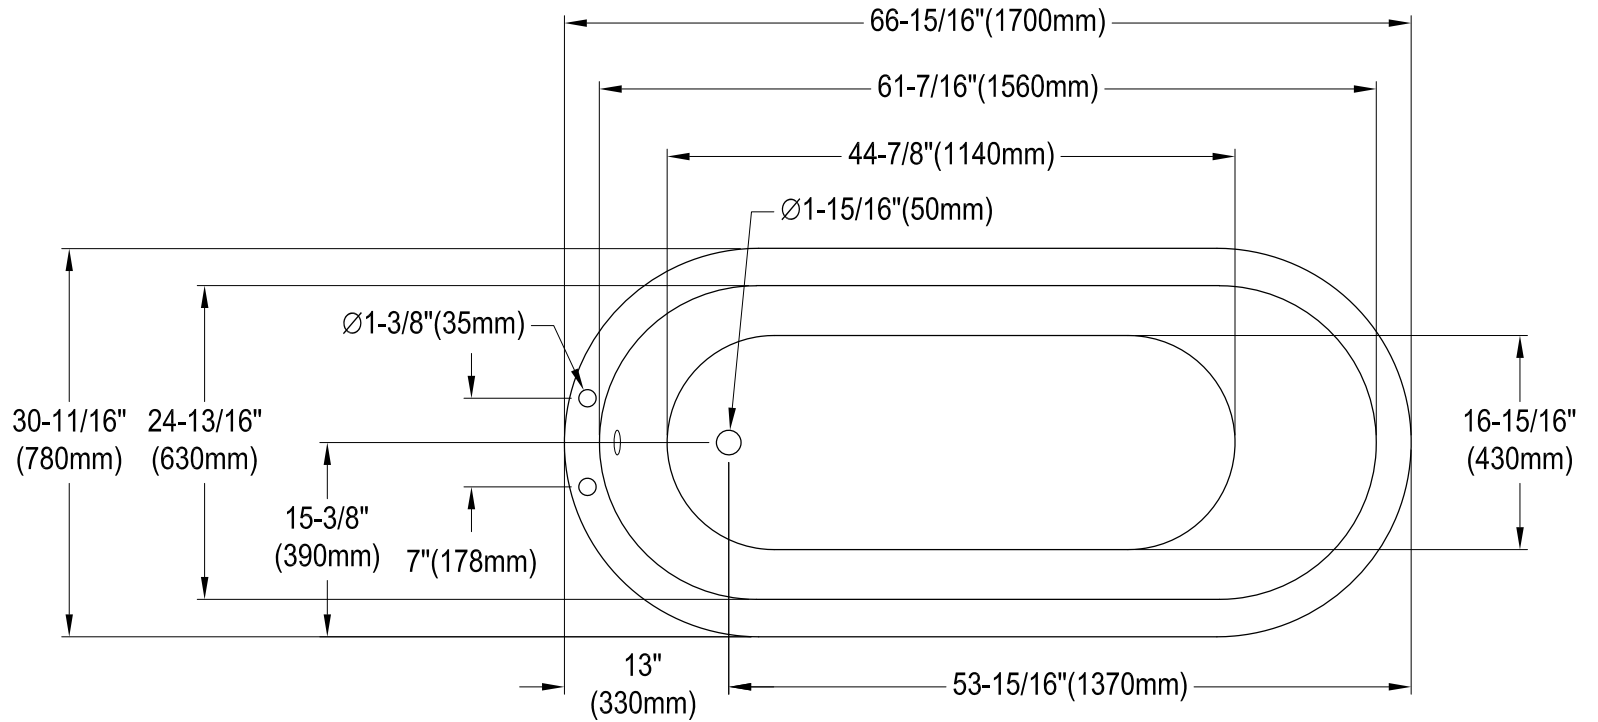

67" Cast Iron Clawfoot Tub With 7" Faucet Drillings

M10 x 20 (4 pcs)

Section A-A