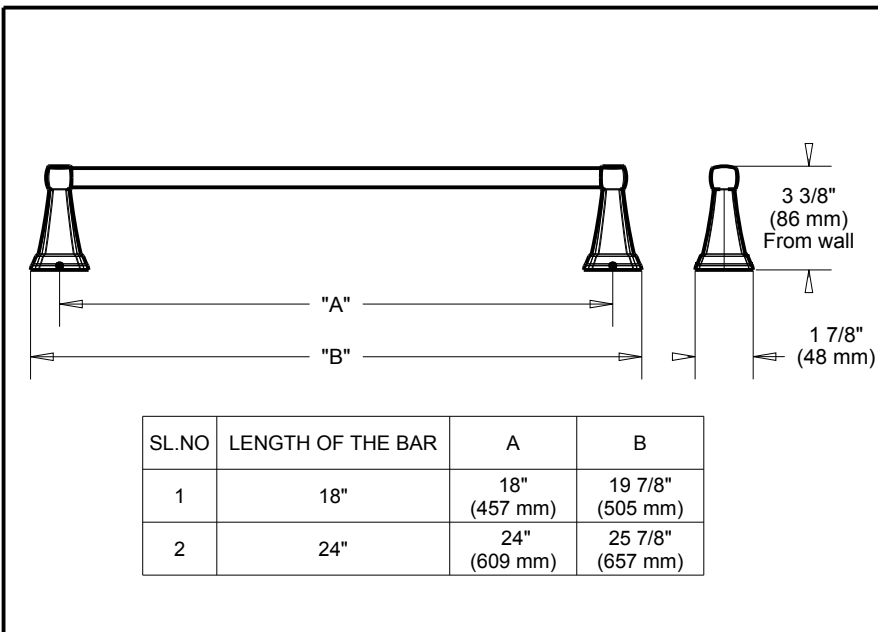

DELTA[®]

ACCESSORIES

- Knoxville Bath Collection
- Towel Bar

Submitted Model No.: _____

Specific Features: _____

STANDARD SPECIFICATIONS:

- Mounting hardware and mounting template included with product.

WARRANTY