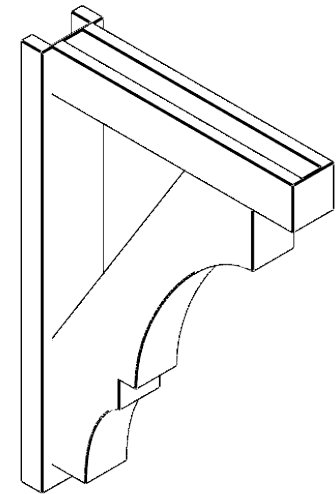

ITEM NUMBER: OUTUROC040X060X26000X38000X040X020X040BOA44RCPR

4"W TOP X 6"W BACK X 26"D X 38"H X 4"T TOP X 2"T BACK TIMBERTHANE ROUGH CEDAR BALBOA FAUX WOOD OPEN OUTLOOKER, BLOCK TOP AND BACK, 4"W CLOSED BRACE, PRIMED TAN

SIDE PROFILE

FRONT PROFILE

ISOMETRIC

GENERATED DATE : 07/05/2023

EKENA MILLWORK
2300 WEST MAIN ST.
CLARKSVILLE, TX 75426
TOLL FREE: 866-607-0453
WWW.EKENAMILLWORK.COM

NOTES

1. INSTALLATION TO BE COMPLETED IN ACCORDANCE WITH MANUFACTURER'S SPECIFICATIONS.
2. DRAWING MAY NOT BE TO SCALE
3. THIS DRAWING IS INTENDED FOR DESIGN AND PLANNING PURPOSES ONLY.
4. ALL INFORMATION CONTAINED HEREIN WAS CURRENT AT THE TIME OF DEVELOPMENT BUT MUST BE REVIEWED AND APPROVED BY THE PRODUCT MANUFACTURER TO BE CONSIDERED ACCURATE.
5. TIMBERTHANE ARCHITECTURAL PRODUCTS ARE MADE FROM HIGH DENSITY URETHANE AND COME FACTORY PRIMED