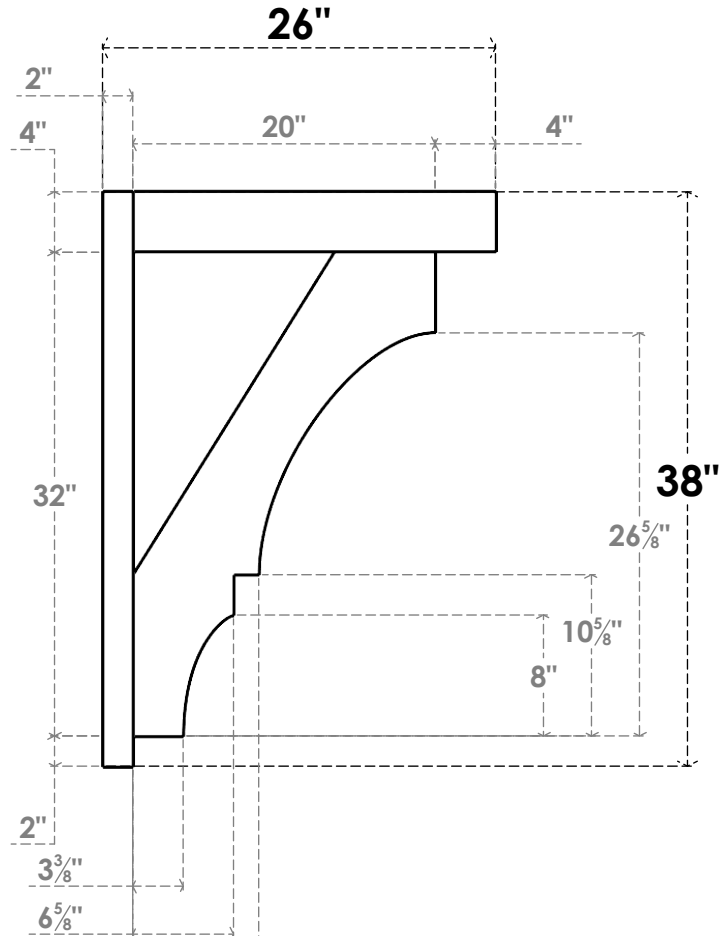

ITEM NUMBER: OUTUROC040X060X26000X38000X040X020X040BOA44RCPR

4"W TOP X 6"W BACK X 26"D X 38"H X 4"T TOP X 2"T BACK TIMBERTHANE ROUGH CEDAR BALBOA FAUX WOOD OPEN OUTLOOKER, BLOCK TOP AND BACK, 4"W CLOSED BRACE, PRIMED TAN

SIDE PROFILE

FRONT PROFILE

ISOMETRIC

GENERATED DATE : 07/05/2023

EKENA MILLWORK
2300 WEST MAIN ST.
CLARKSVILLE, TX 75426
TOLL FREE: 866-607-0453
WWW.EKENAMILLWORK.COM

NOTES

1. INSTALLATION TO BE COMPLETED IN ACCORDANCE WITH MANUFACTURER'S SPECIFICATIONS.
2. DRAWING MAY NOT BE TO SCALE
3. THIS DRAWING IS INTENDED FOR DESIGN AND PLANNING PURPOSES ONLY.
4. ALL INFORMATION CONTAINED HEREIN WAS CURRENT AT THE TIME OF DEVELOPMENT BUT MUST BE REVIEWED AND APPROVED BY THE PRODUCT MANUFACTURER TO BE CONSIDERED ACCURATE.
5. TIMBERTHANE ARCHITECTURAL PRODUCTS ARE MADE FROM HIGH DENSITY URETHANE AND COME FACTORY PRIMED