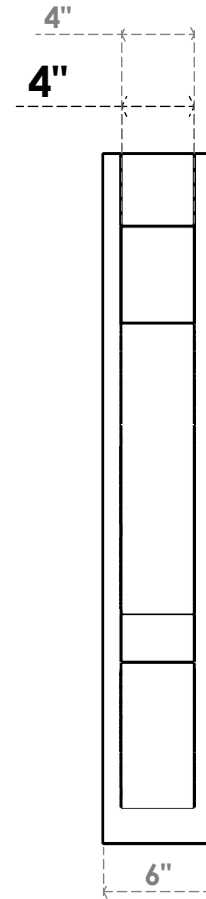

ITEM NUMBER: OUTUROC040X060X26000X38000X040X020X040BOA44RCPR

4"W TOP X 6"W BACK X 26"D X 38"H X 4"T TOP X 2"T BACK TIMBERTHANE ROUGH CEDAR BALBOA FAUX WOOD OPEN OUTLOOKER, BLOCK TOP AND BACK, 4"W CLOSED BRACE, PRIMED TAN

SIDE PROFILE

FRONT PROFILE

ISOMETRIC

GENERATED DATE : 07/05/2023

EKENA MILLWORK
2300 WEST MAIN ST.
CLARKSVILLE, TX 75426
TOLL FREE: 866-607-0453
WWW.EKENAMILLWORK.COM

NOTES

1. INSTALLATION TO BE COMPLETED IN ACCORDANCE WITH MANUFACTURER'S SPECIFICATIONS.
2. DRAWING MAY NOT BE TO SCALE
3. THIS DRAWING IS INTENDED FOR DESIGN AND PLANNING PURPOSES ONLY.
4. ALL INFORMATION CONTAINED HEREIN WAS CURRENT AT THE TIME OF DEVELOPMENT BUT MUST BE REVIEWED AND APPROVED BY THE PRODUCT MANUFACTURER TO BE CONSIDERED ACCURATE.
5. TIMBERTHANE ARCHITECTURAL PRODUCTS ARE MADE FROM HIGH DENSITY URETHANE AND COME FACTORY PRIMED