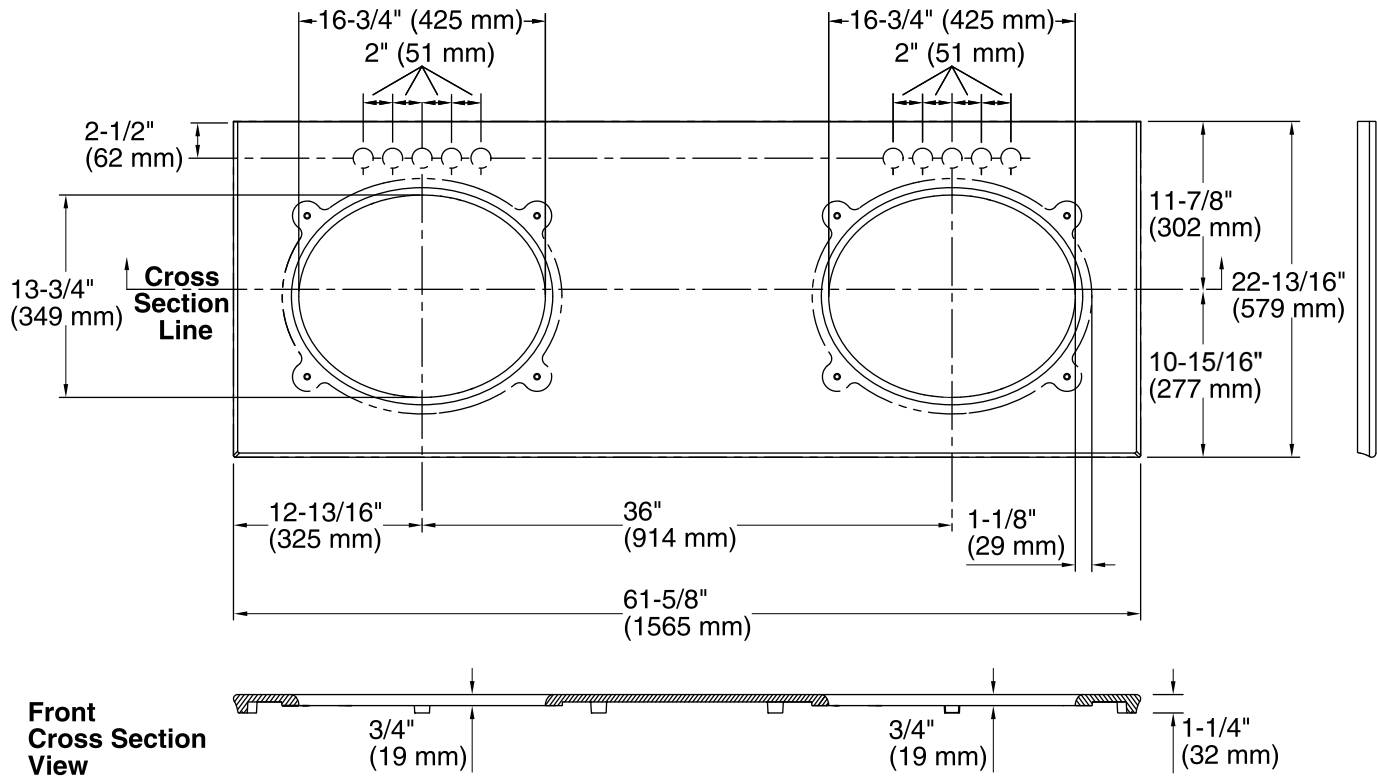

Features

- Pairs with KOHLER Verticyl oval under-mount bathroom sinks or other KOHLER 17- x 14-inch oval under-mount bathroom sinks.
- Pilot holes for single, 4-inch centerset, and 8-inch wideset faucets.
- Sculpted edge.
- Coordinates with the industry-standard 60-inch vanities in the KOHLER® Tailored vanity collection.
- Field trimmable for alcove and corner installations.
- Optional side and backsplashes available (sold separately).

Material

- Solid surface.

Installation

- Vanity top.
- Includes mounting hardware for sinks.
- Accommodates single, 4-inch, and 8-inch center faucet configurations.

Required Products/Accessories

K-2881 Under-mount Bathroom Sink

Color tiles intended for reference only.

Color	Code	Description
	S33	White Expressions
	S34	Almond Expressions
	S35	Biscuit Expressions
	S36	Ice Grey Expressions

Technical Information

All product dimensions are nominal.

Bowl configuration: Double equal

Installation: Vanity top/ITB

Bowl area (Left): Length: 16-3/4" (425 mm)
Width: 13-3/4" (349 mm)

Bowl area (Right): Length: 16-3/4" (425 mm)
Width: 13-3/4" (349 mm)

Notes

Install this product according to the installation instructions.