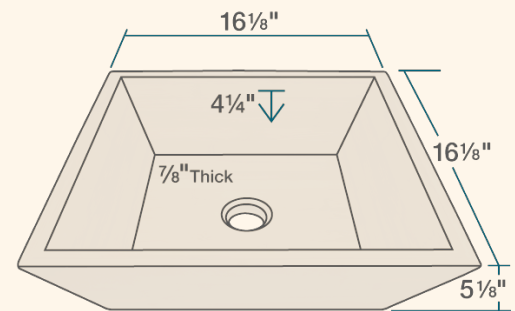

891 Vessel Bathroom Sink

Bamboo

Each of our Bamboo Vessel Sinks is created with simple lines and warm hues, providing a touch of modern charm to any bathroom. Bamboo is a renewable resource as it is a fast-growing and environmentally friendly product. Our bamboo sinks are made from the exterior of 100% bamboo stalks, joined together and laminated for a strong finish. Since bamboo is water resistant, care and maintenance is low and the beautiful luster of the sink will last for years.

16 1/8" x 16 1/8" x 5 1/8"
 7/8" Thick Bowl
 Lifetime Warranty

Accessories

*Accessories not included

UPC: 819084010269

Features

<p>Vessel Installation</p>	<p>18" Minimum Cabinet Size</p>	<p>7/8" Thick</p>	<p>Laminated Bamboo Stalks</p>	<p>Limited Lifetime Warranty</p>	